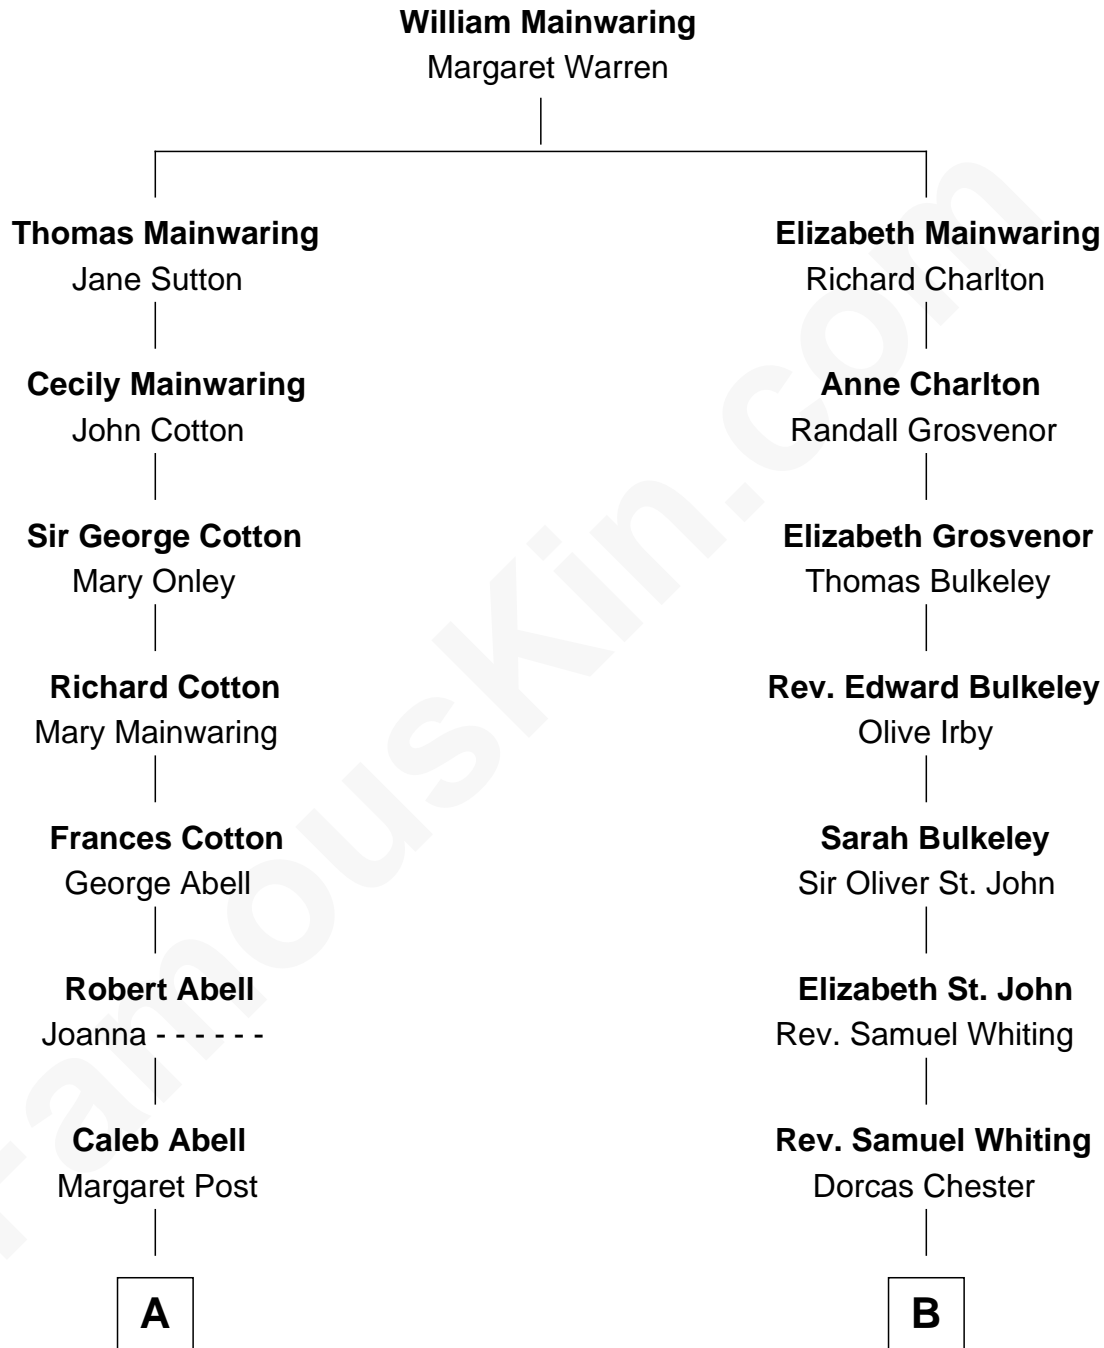

## Relationship Chart of

### Grover Cleveland

22nd and 24th U.S. President

12th cousin 5 times removed of

**Kyra Sedgwick**

TV and Movie Actress

Kyra Sedgwick photo by [Angela George](#) (CC BY-SA 3.0)