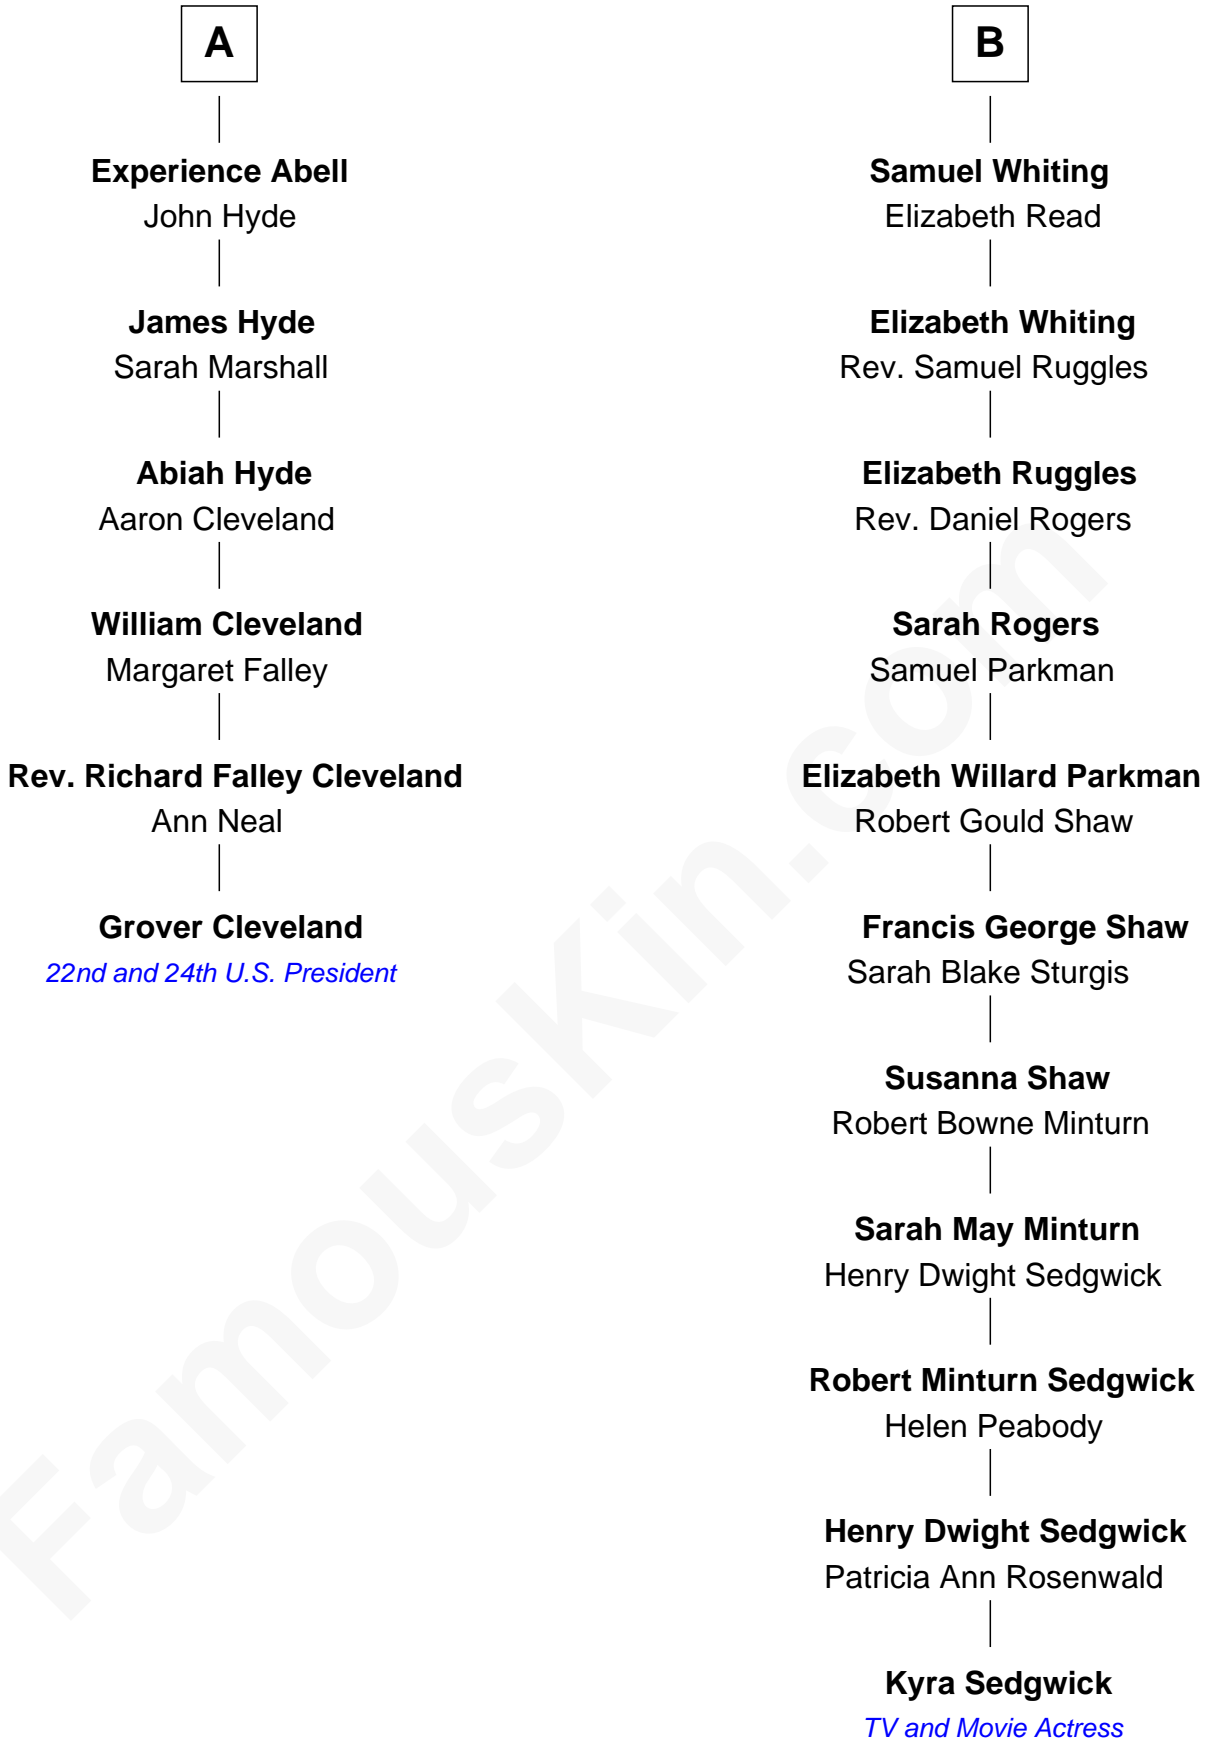

## Relationship Chart of

### Grover Cleveland

22nd and 24th U.S. President

12th cousin 5 times removed of

**Kyra Sedgwick**

TV and Movie Actress

Kyra Sedgwick photo by [Angela George](#) (CC BY-SA 3.0)