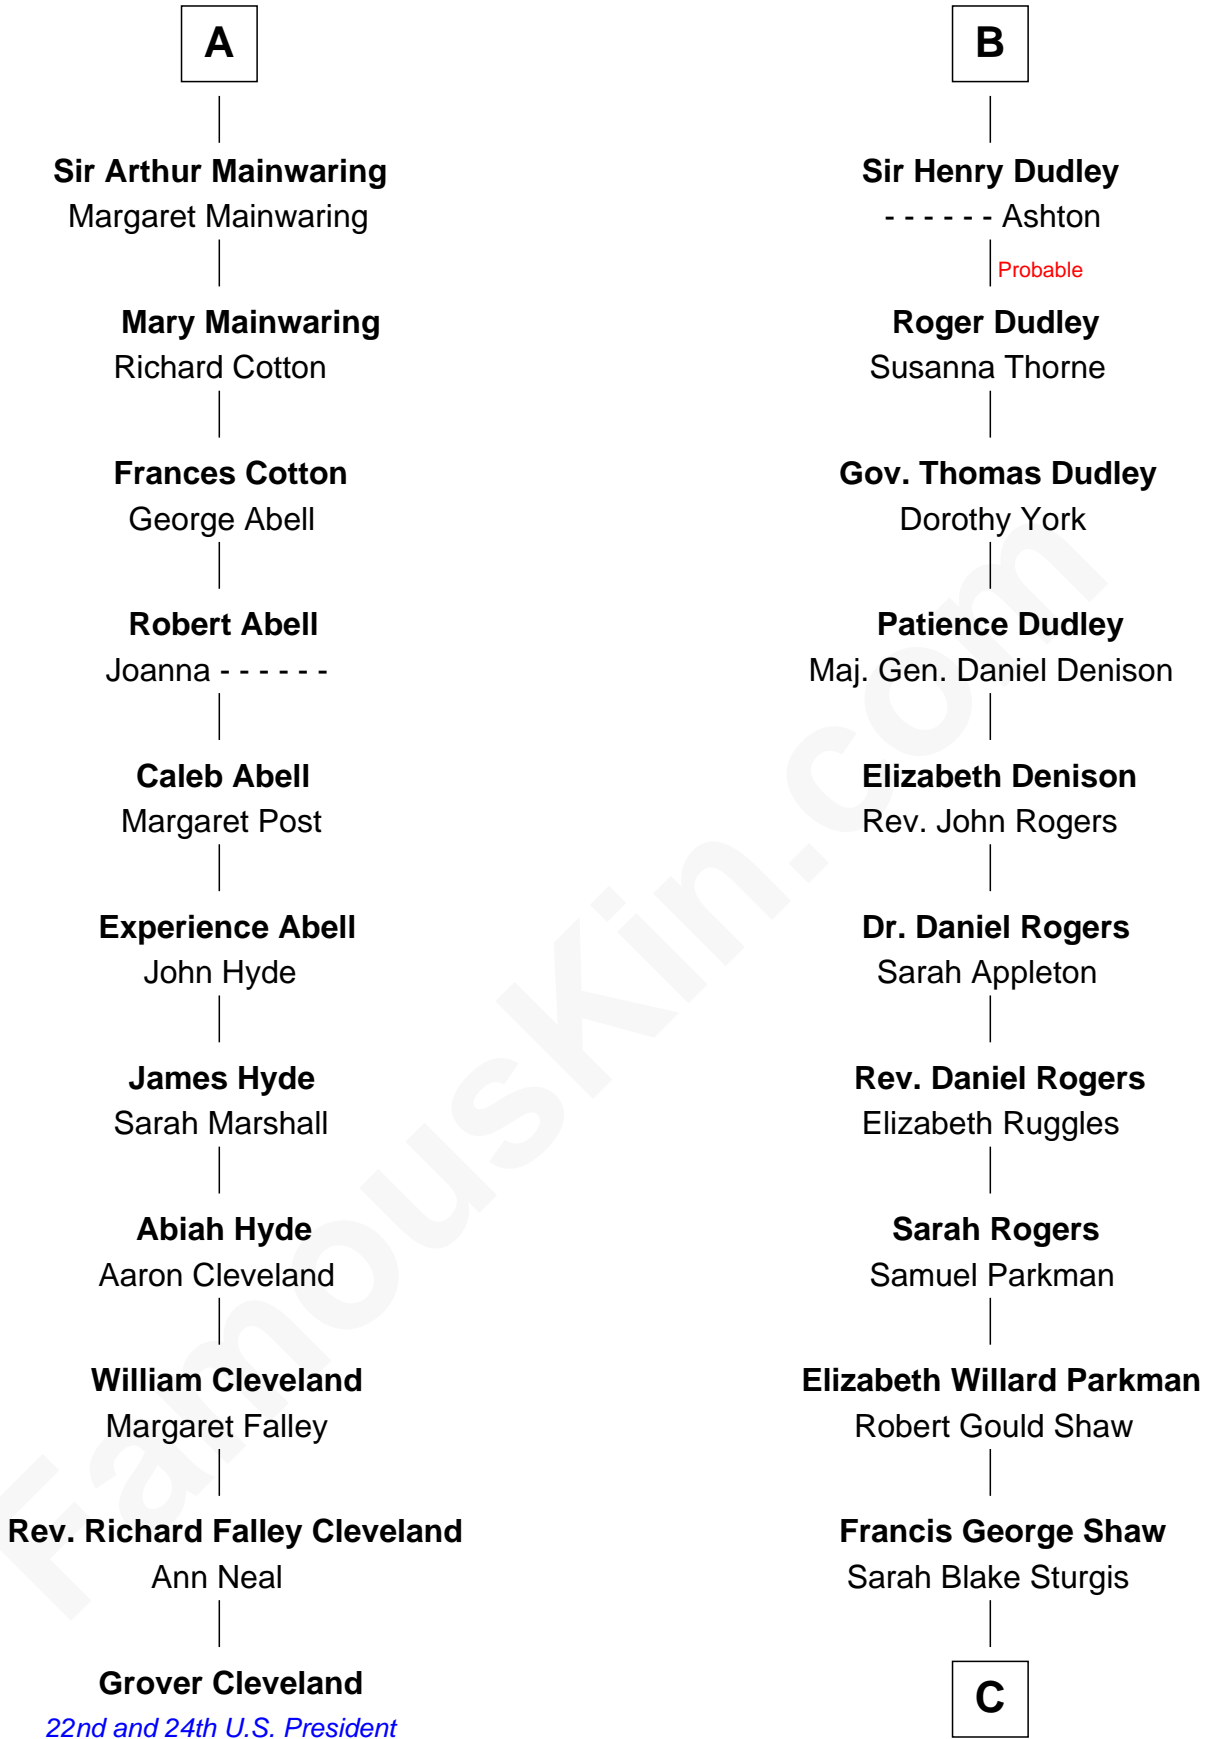

FamousKin.com

Relationship Chart of

Grover Cleveland

22nd and 24th U.S. President

17th cousin 4 times removed of

Kyra Sedgwick

TV and Movie Actress

Sir William de Ros
Margery de Badlesmere

C

—
Susanna Shaw

Robert Bowne Minturn

—
Sarah May Minturn

Henry Dwight Sedgwick

—
Robert Minturn Sedgwick

Helen Peabody

—
Henry Dwight Sedgwick