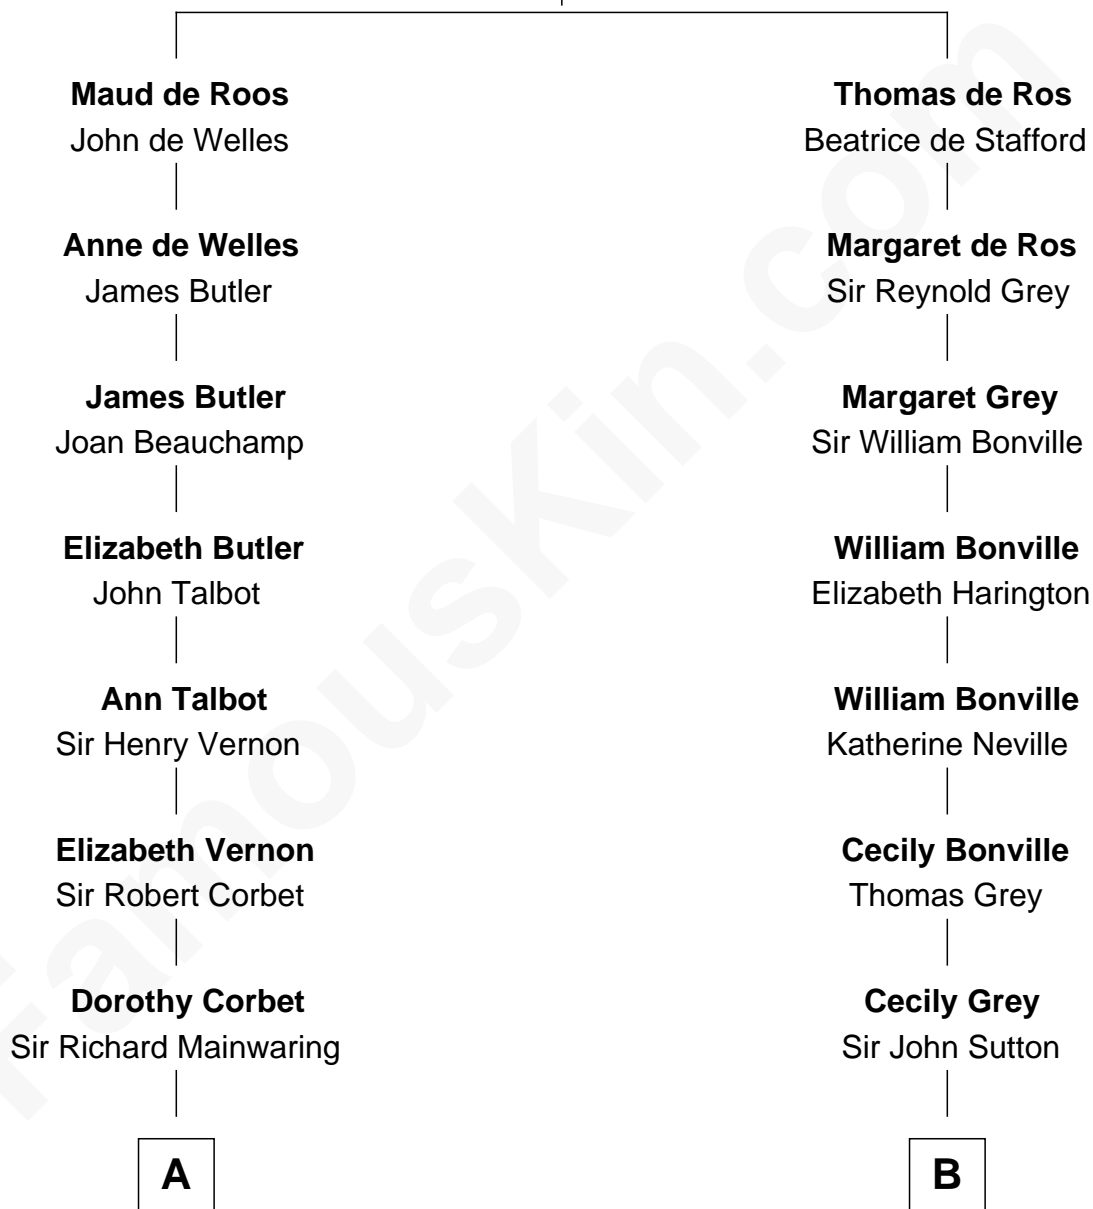

FamousKin.com

Relationship Chart of

Grover Cleveland

22nd and 24th U.S. President

17th cousin 4 times removed of

Kyra Sedgwick

TV and Movie Actress

Sir William de Ros
Margery de Badlesmere

C

—
Susanna Shaw

Robert Bowne Minturn

—
Sarah May Minturn

Henry Dwight Sedgwick

—
Robert Minturn Sedgwick

Helen Peabody

—
Henry Dwight Sedgwick

Patricia Ann Rosenwald

—
Kyra Sedgwick

TV and Movie Actress