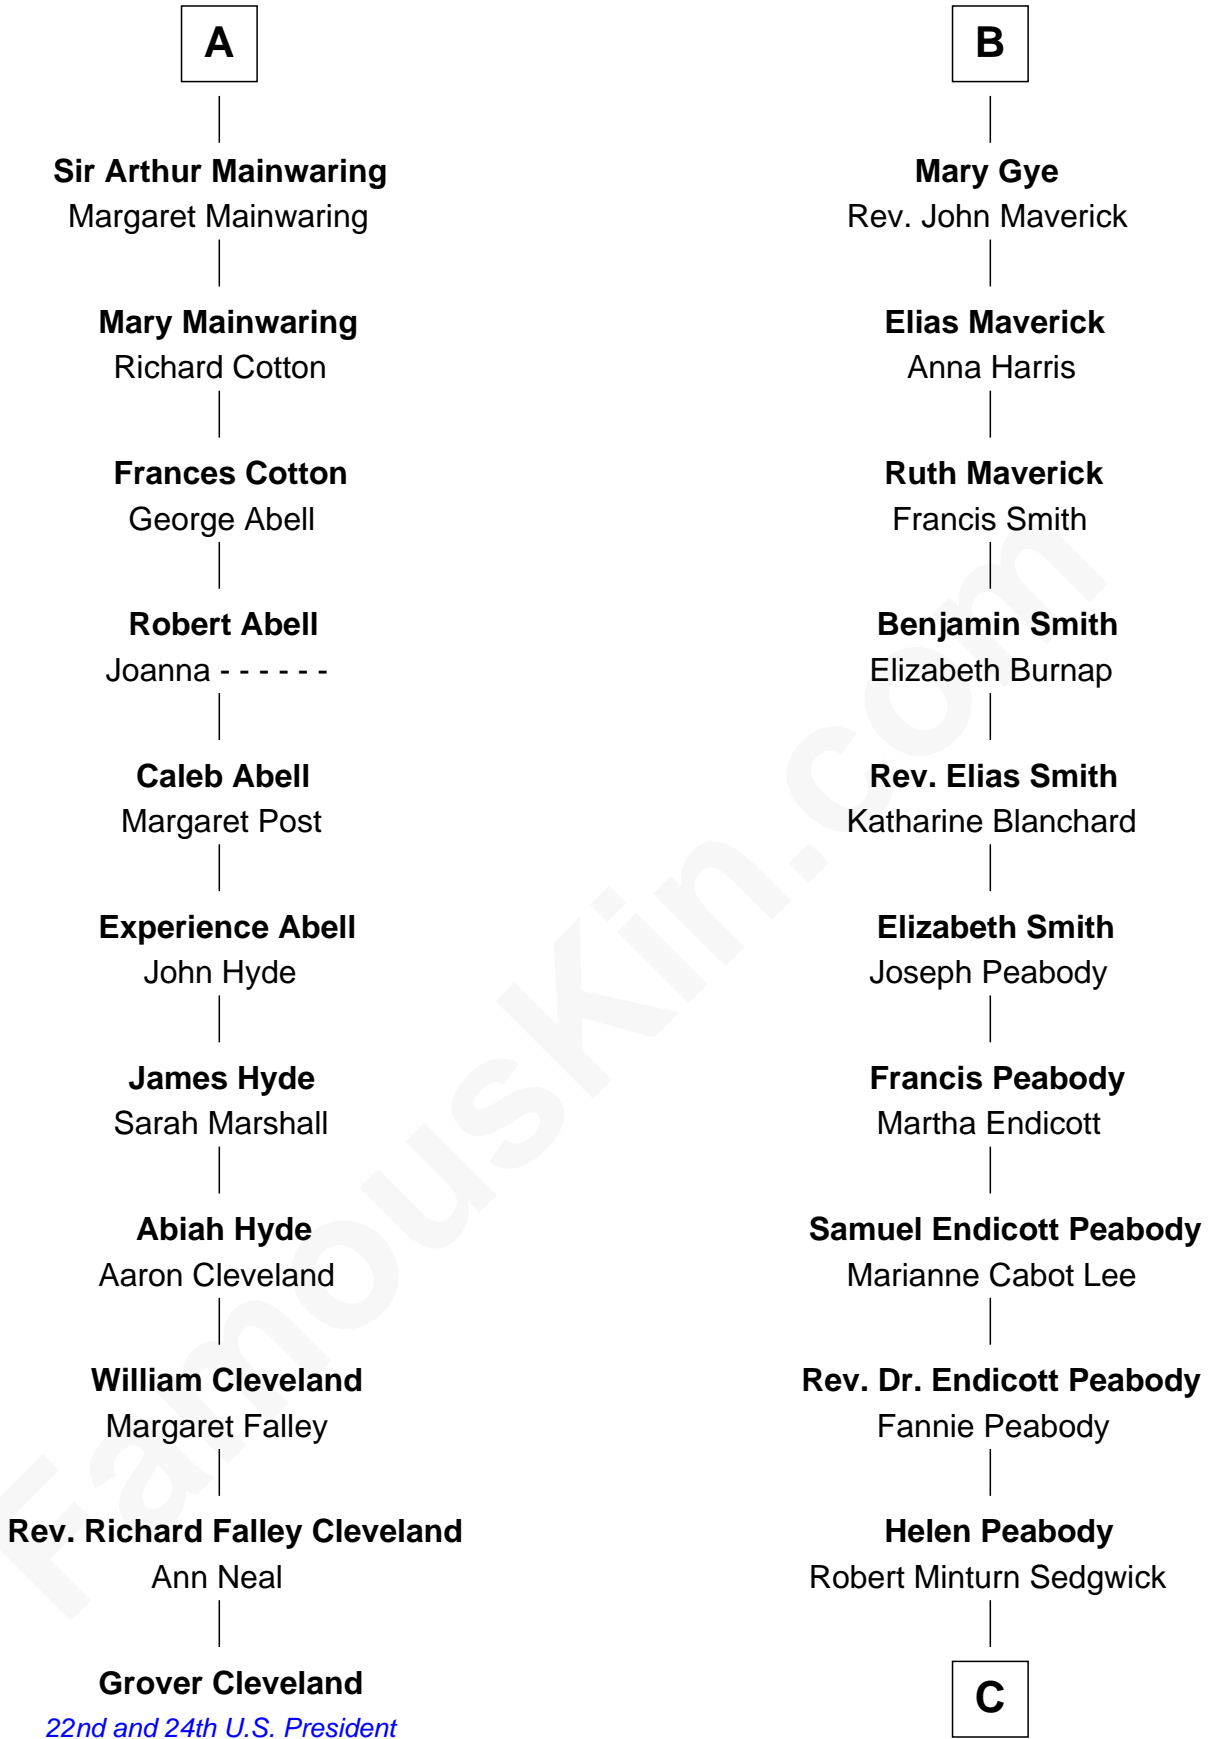

FamousKin.com

Relationship Chart of

Grover Cleveland

22nd and 24th U.S. President

17th cousin 1 time removed of

Kyra Sedgwick

TV and Movie Actress

C

Henry Dwight Sedgwick

Patricia Ann Rosenwald

Kyra Sedgwick

TV and Movie Actress

FamousKin.com