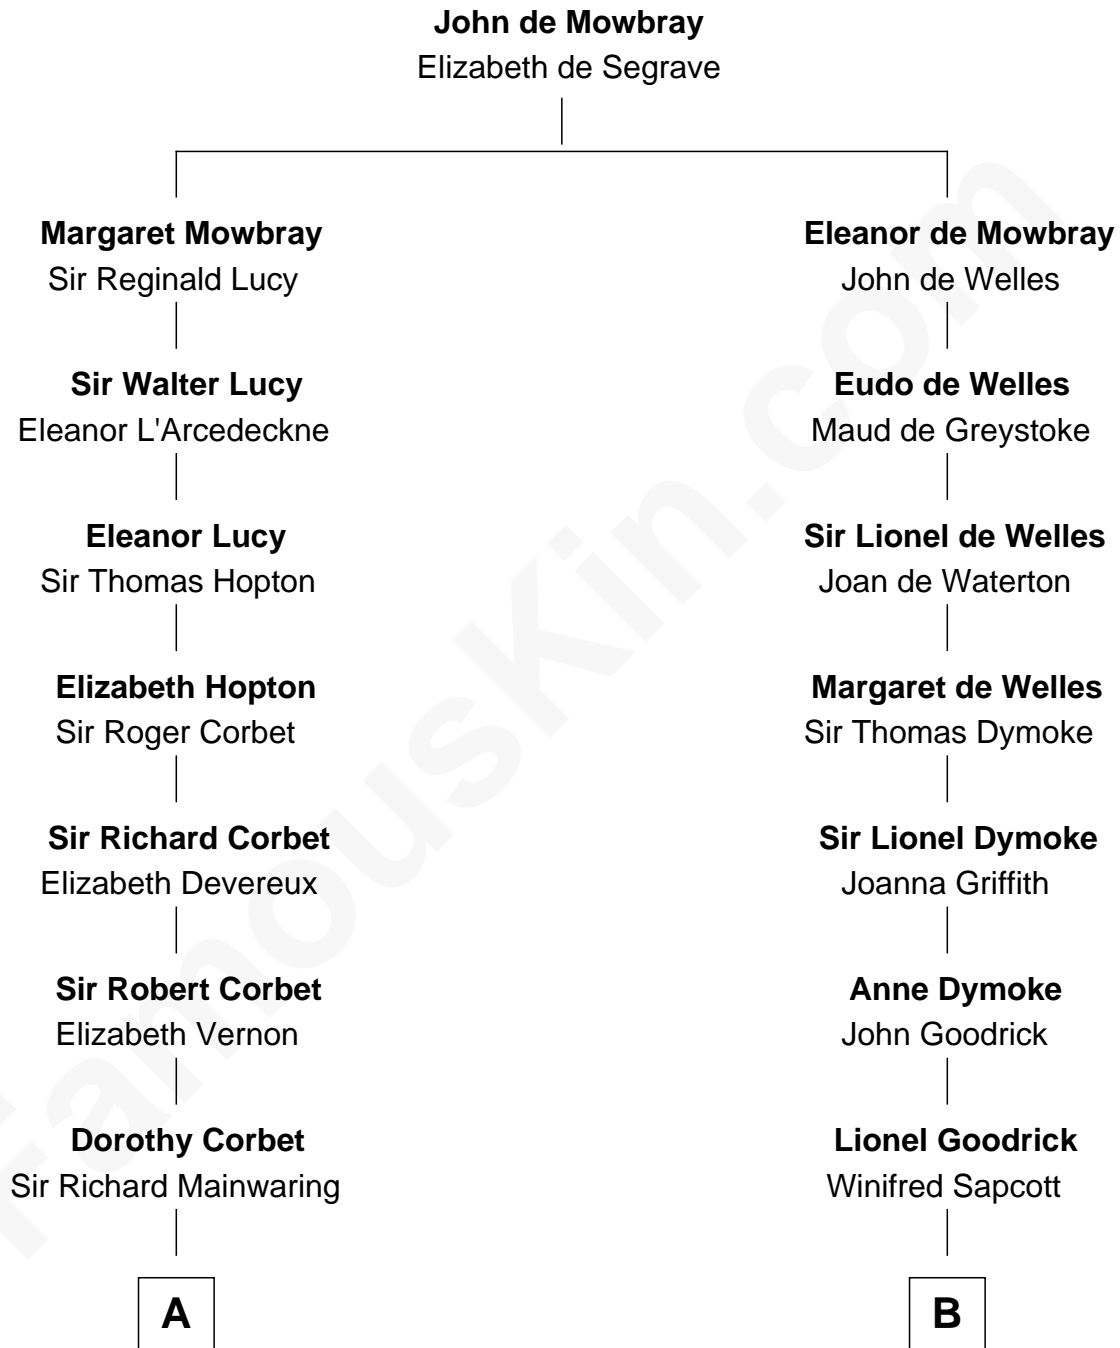

## Relationship Chart of

### Grover Cleveland

22nd and 24th U.S. President

17th cousin 2 times removed of

**Andrew Card**

21st White House Chief of Staff

C

**John Henry Card**  
Elizabeth French Platts

**Andrew Hill Card**  
Joyce Ann Whitaker