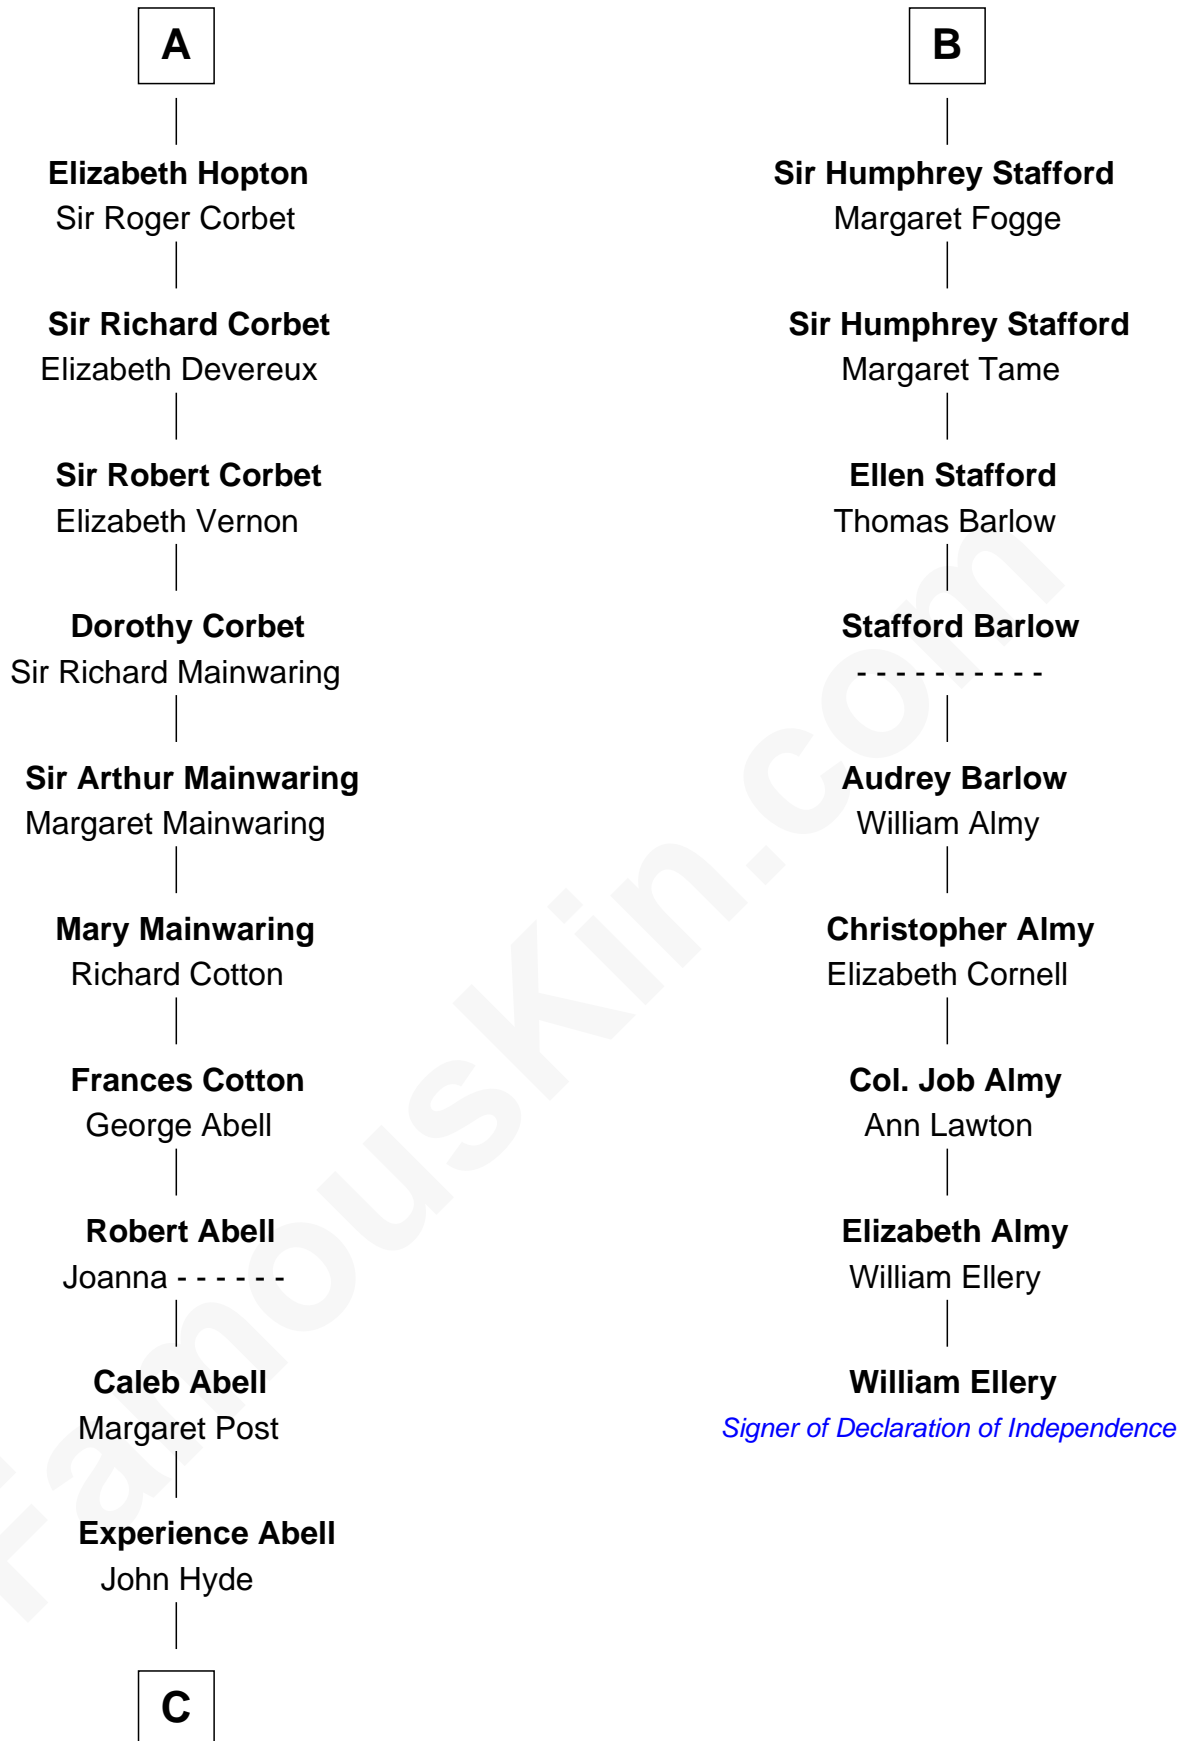

FamousKin.com

Relationship Chart of

Grover Cleveland

22nd and 24th U.S. President

15th cousin 6 times removed of

William Ellery

Signer of the Declaration of Independence

John de Botetourte

Maud FitzThomas

C

James Hyde
Sarah Marshall

Abiah Hyde
Aaron Cleveland

William Cleveland
Margaret Falley

Rev. Richard Falley Cleveland
Ann Neal

Grover Cleveland
22nd and 24th U.S. President

FamousKin.com