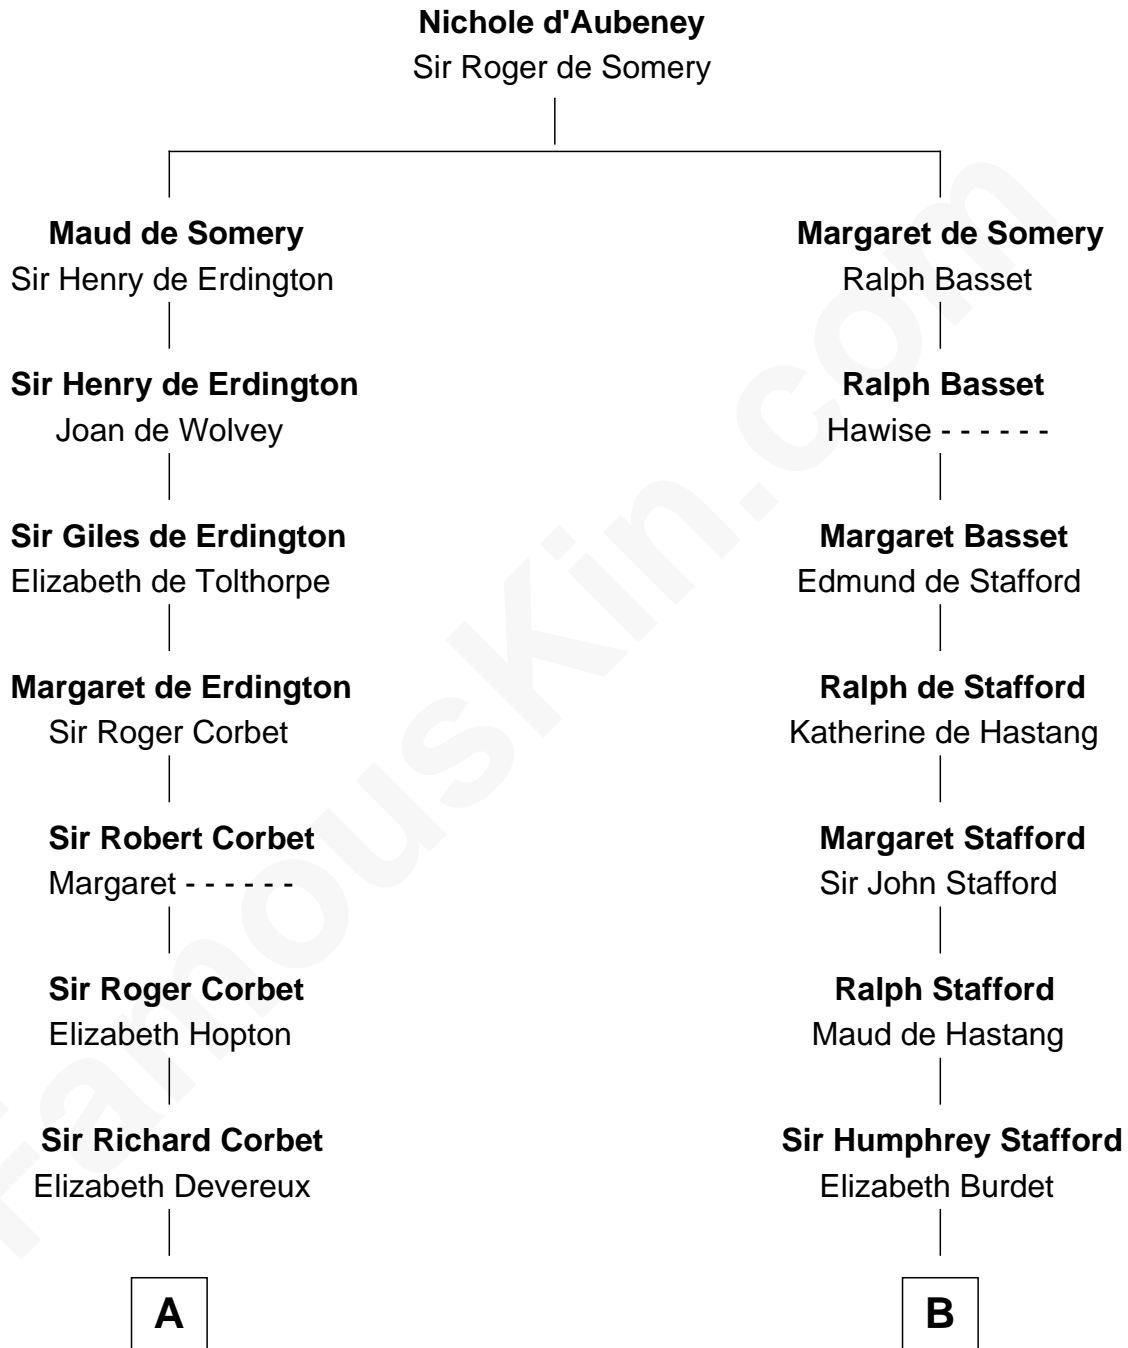

FamousKin.com

Relationship Chart of

Grover Cleveland

22nd and 24th U.S. President

17th cousin 2 times removed of

William Ellery

Signer of the Declaration of Independence

C

—
William Cleveland

Margaret Falley

—
Rev. Richard Falley Cleveland

Ann Neal

—
Grover Cleveland

22nd and 24th U.S. President

FamousKin.com