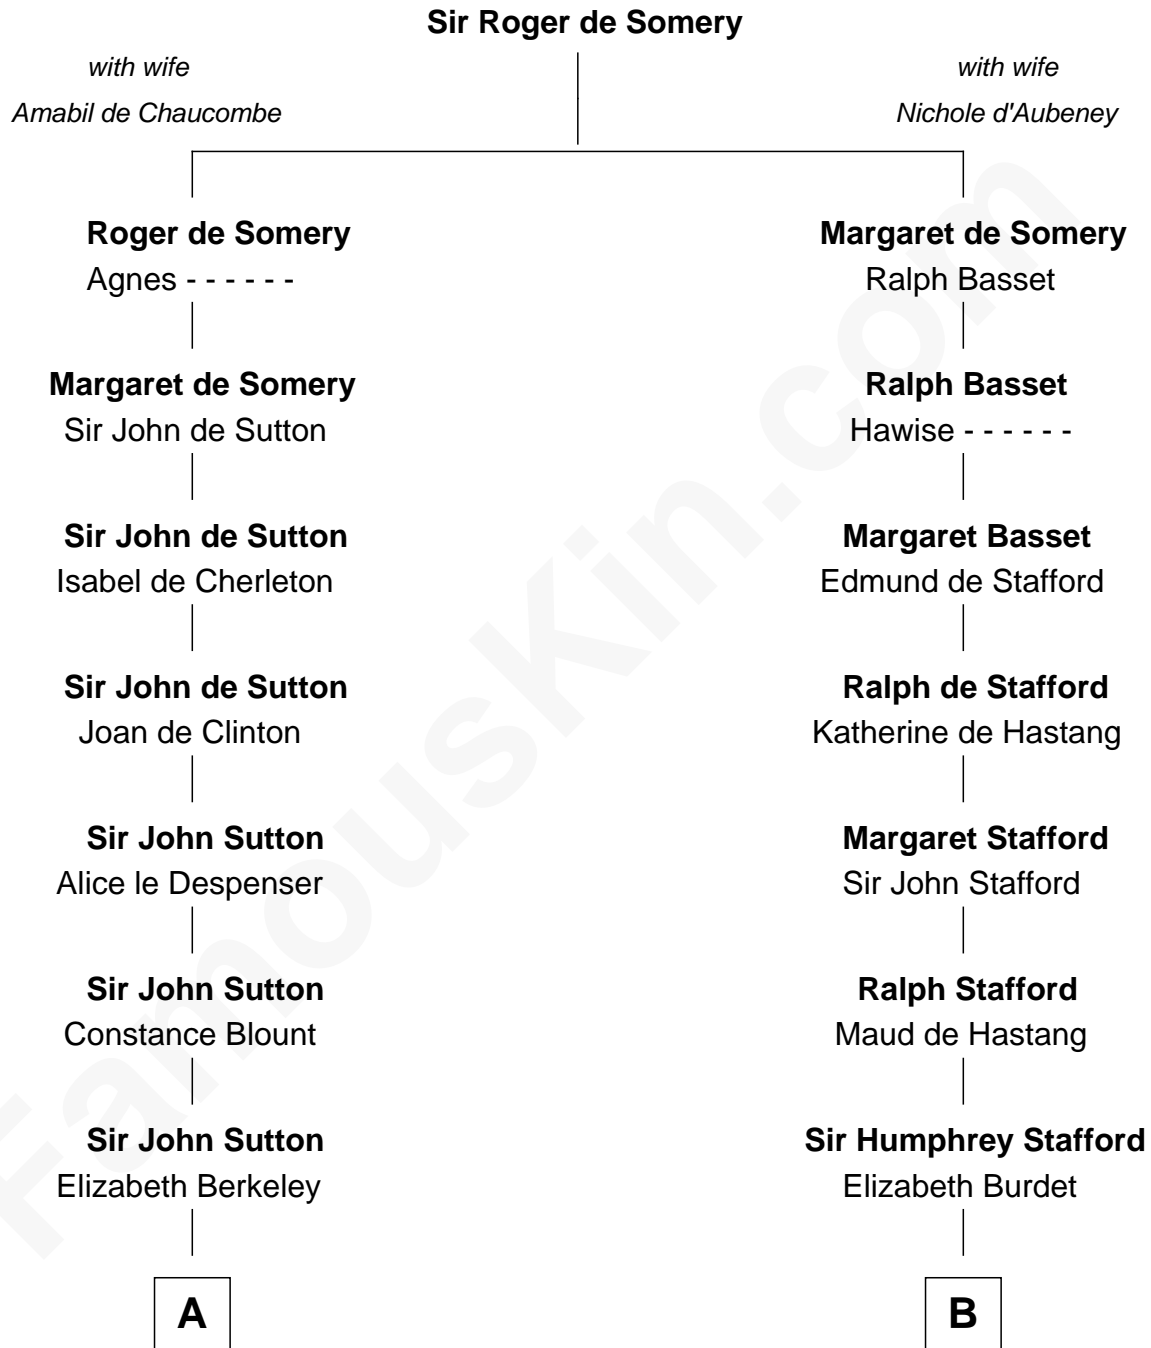

FamousKin.com

Relationship Chart of

Grover Cleveland

22nd and 24th U.S. President

17th cousin 2 times removed of

William Ellery

Signer of the Declaration of Independence

C

—
William Cleveland

Margaret Falley

—
Rev. Richard Falley Cleveland

Ann Neal

—
Grover Cleveland

22nd and 24th U.S. President

FamousKin.com