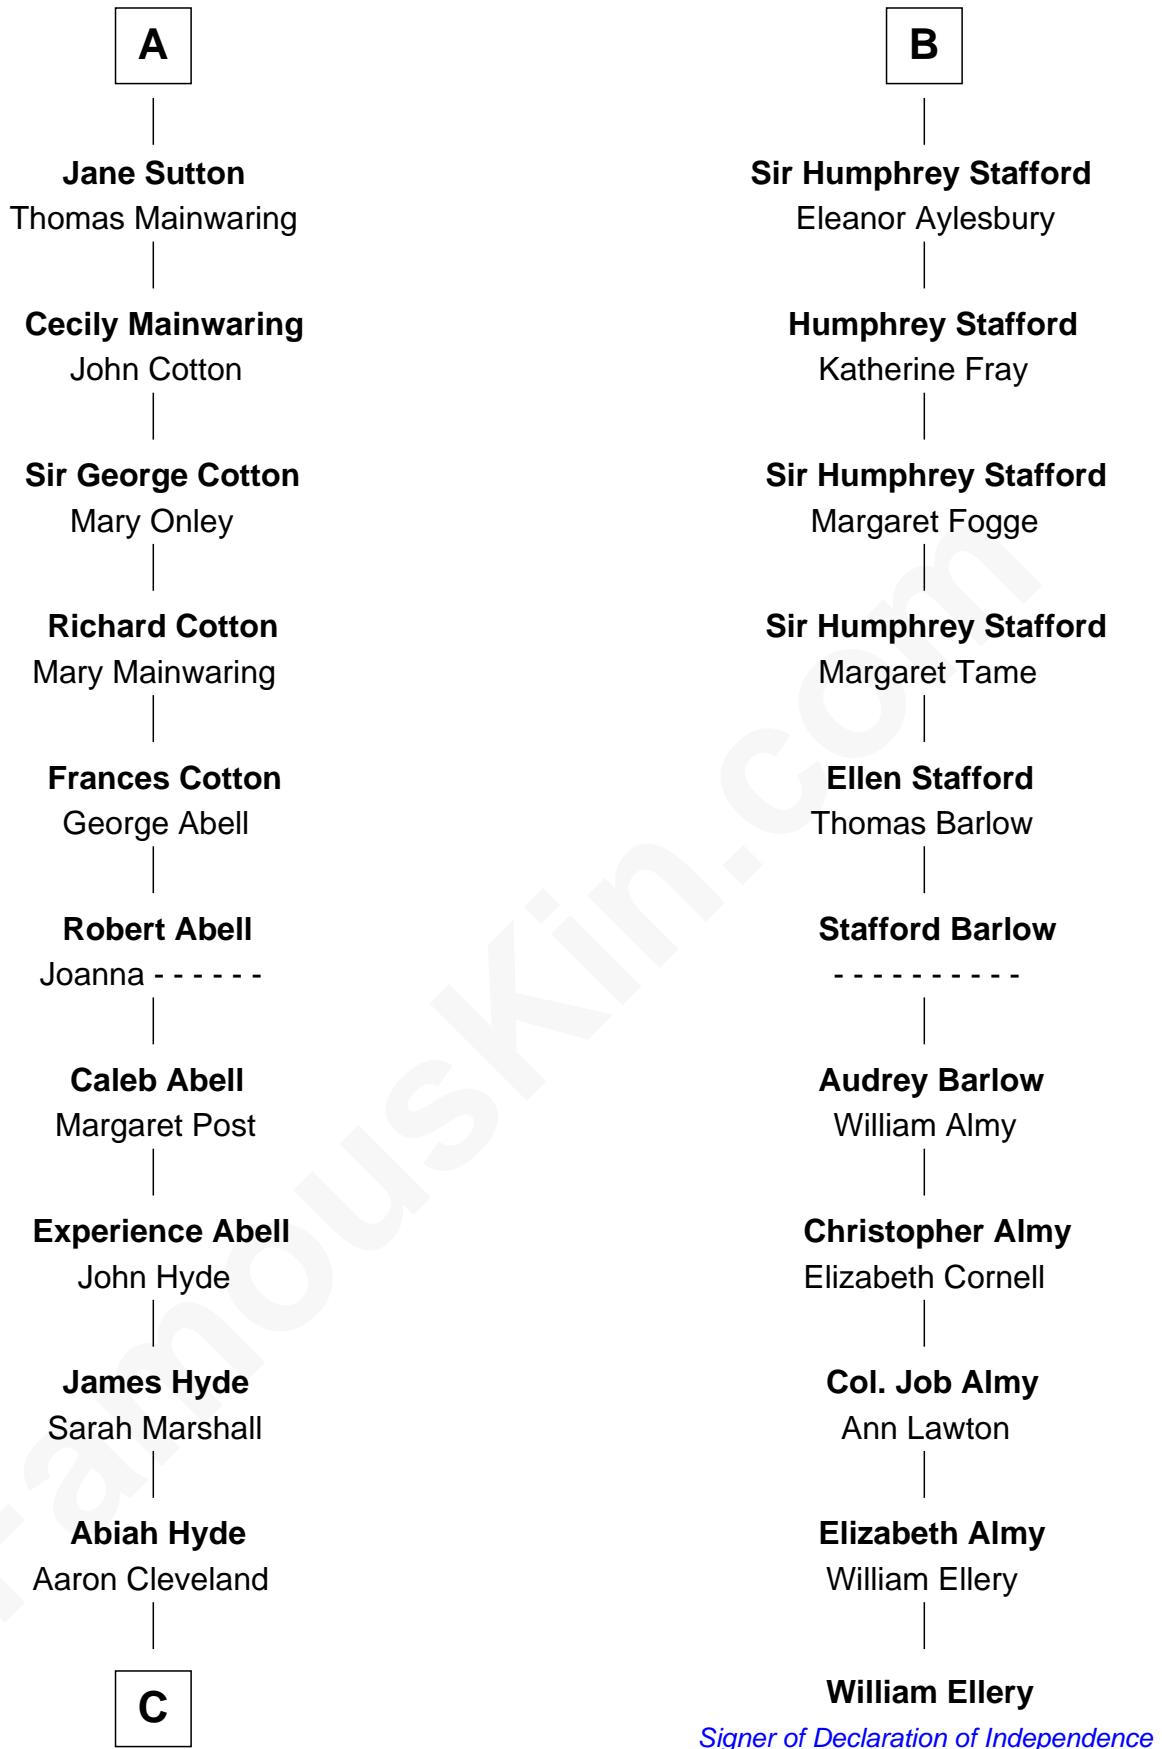

FamousKin.com

Relationship Chart of

Grover Cleveland

22nd and 24th U.S. President

17th cousin 2 times removed of

William Ellery

Signer of the Declaration of Independence

C

—
William Cleveland

Margaret Falley

—
Rev. Richard Falley Cleveland

Ann Neal

—
Grover Cleveland

22nd and 24th U.S. President

FamousKin.com