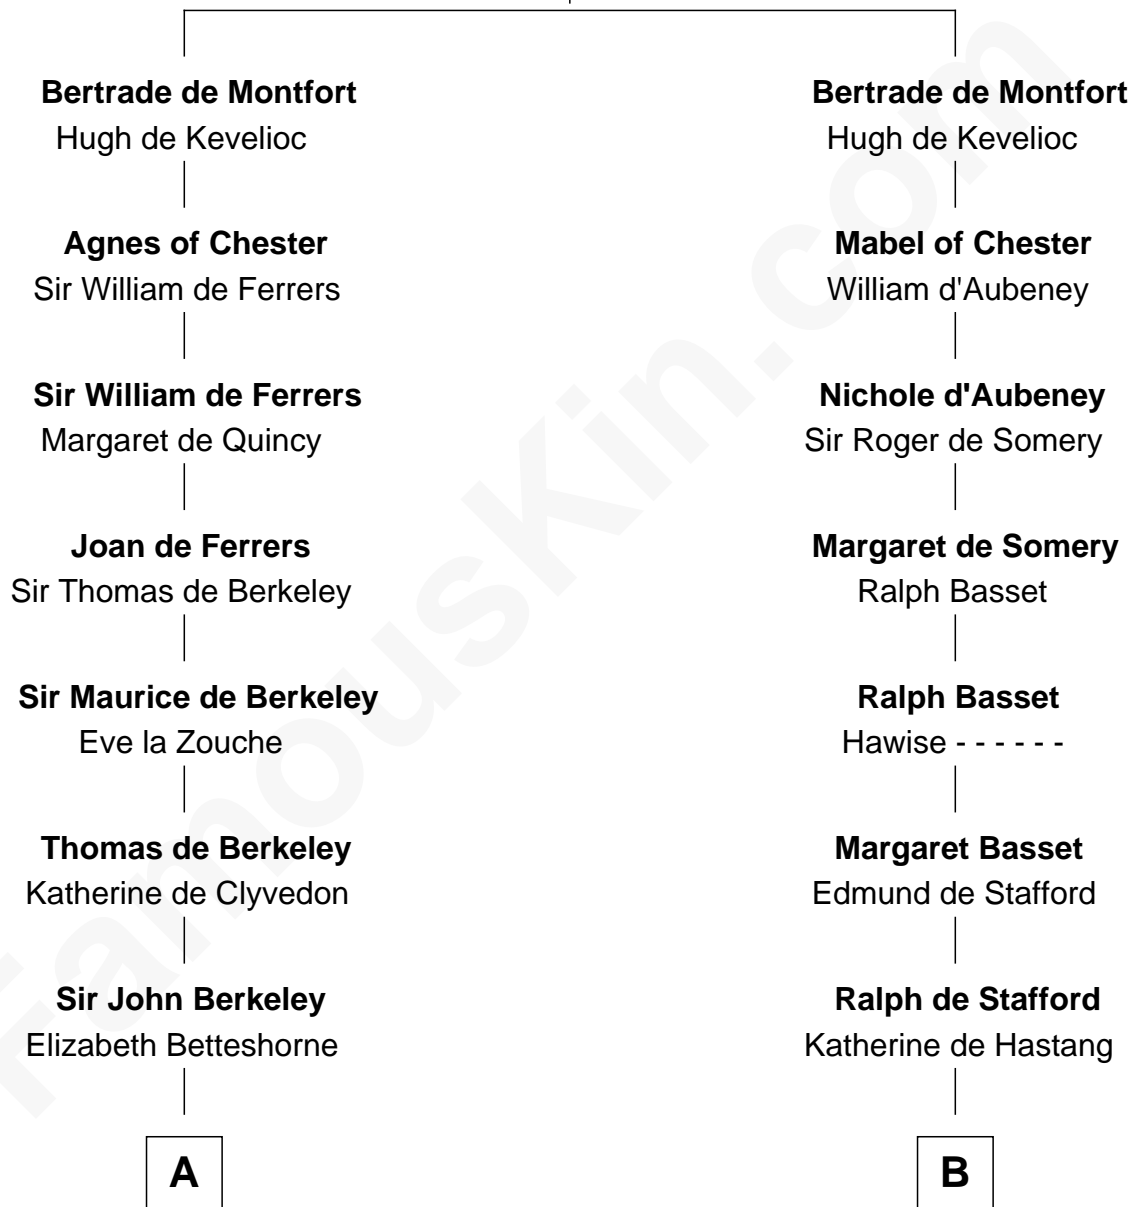

## Relationship Chart of

### Grover Cleveland

22nd and 24th U.S. President

20th cousin of

### William Ellery

Signer of the Declaration of Independence

**Simon III de Montfort**

Maud - - - - -

**C**

**D**