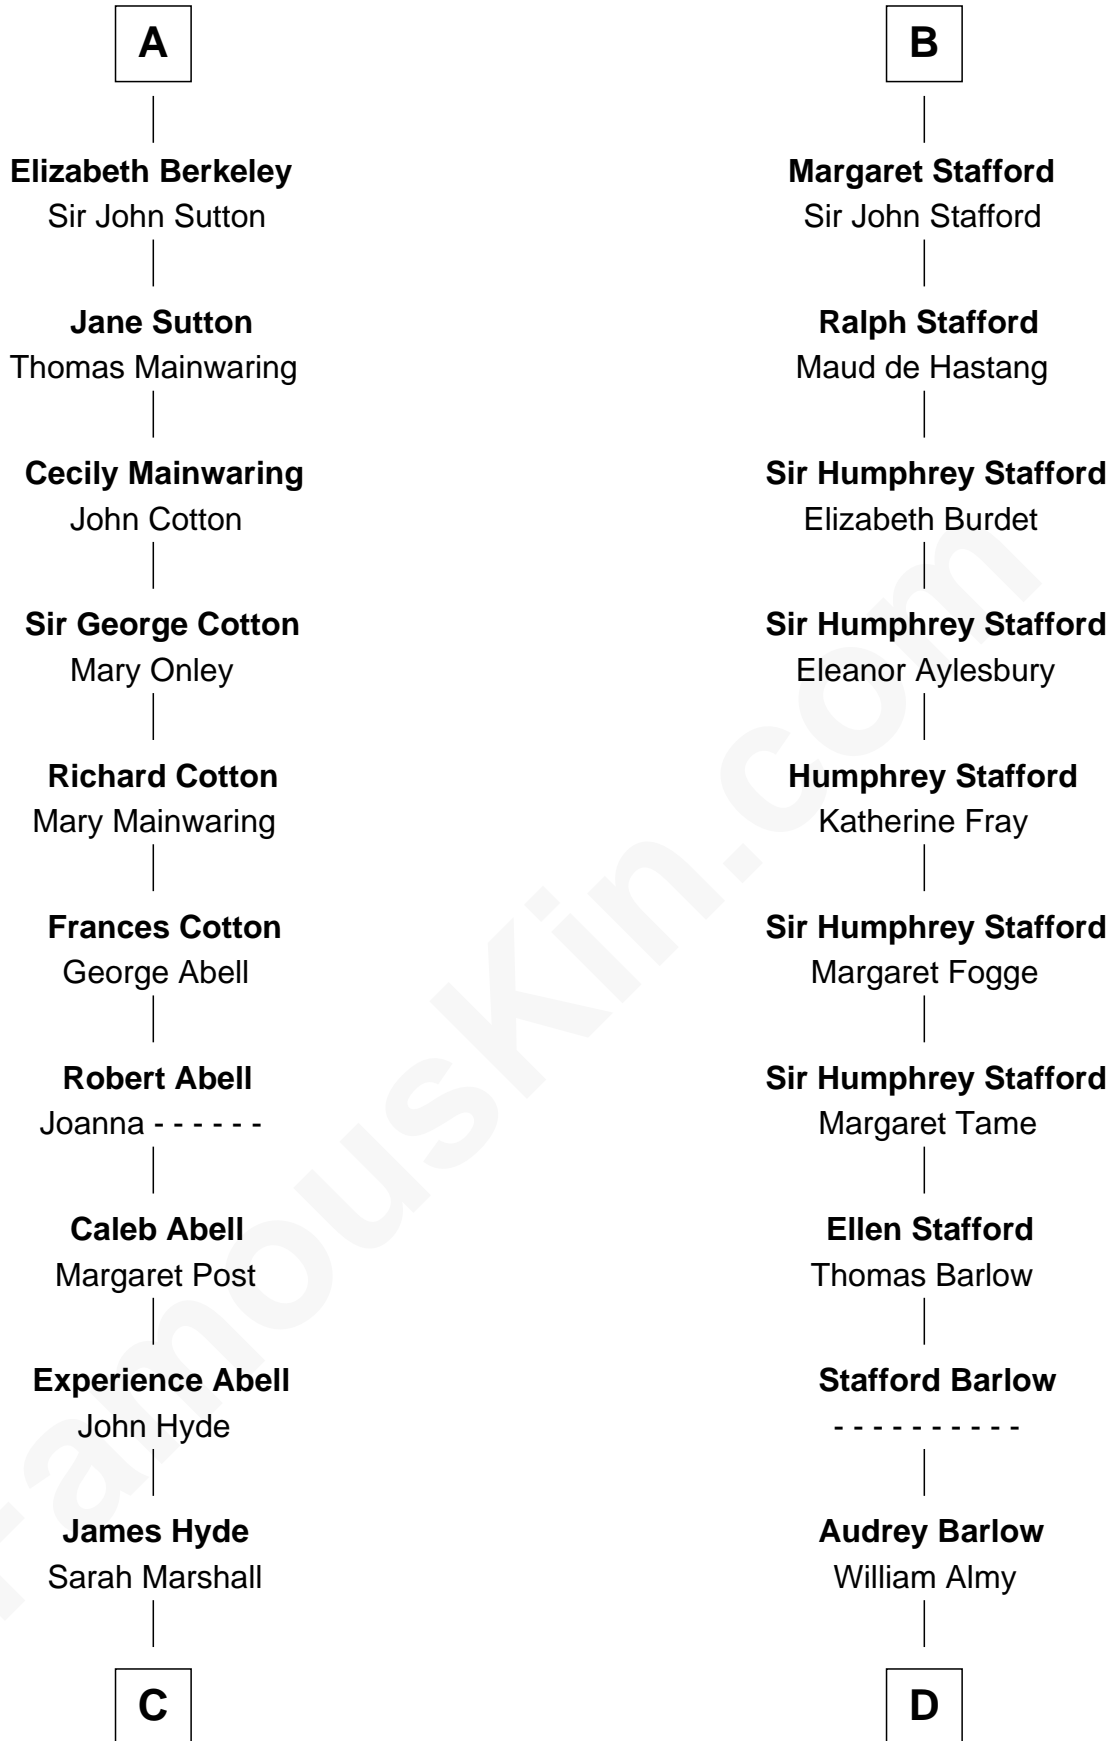

## Relationship Chart of

### Grover Cleveland

22nd and 24th U.S. President

20th cousin of

### William Ellery

Signer of the Declaration of Independence

**Simon III de Montfort**

Maud - - - - -

**C**

**D**