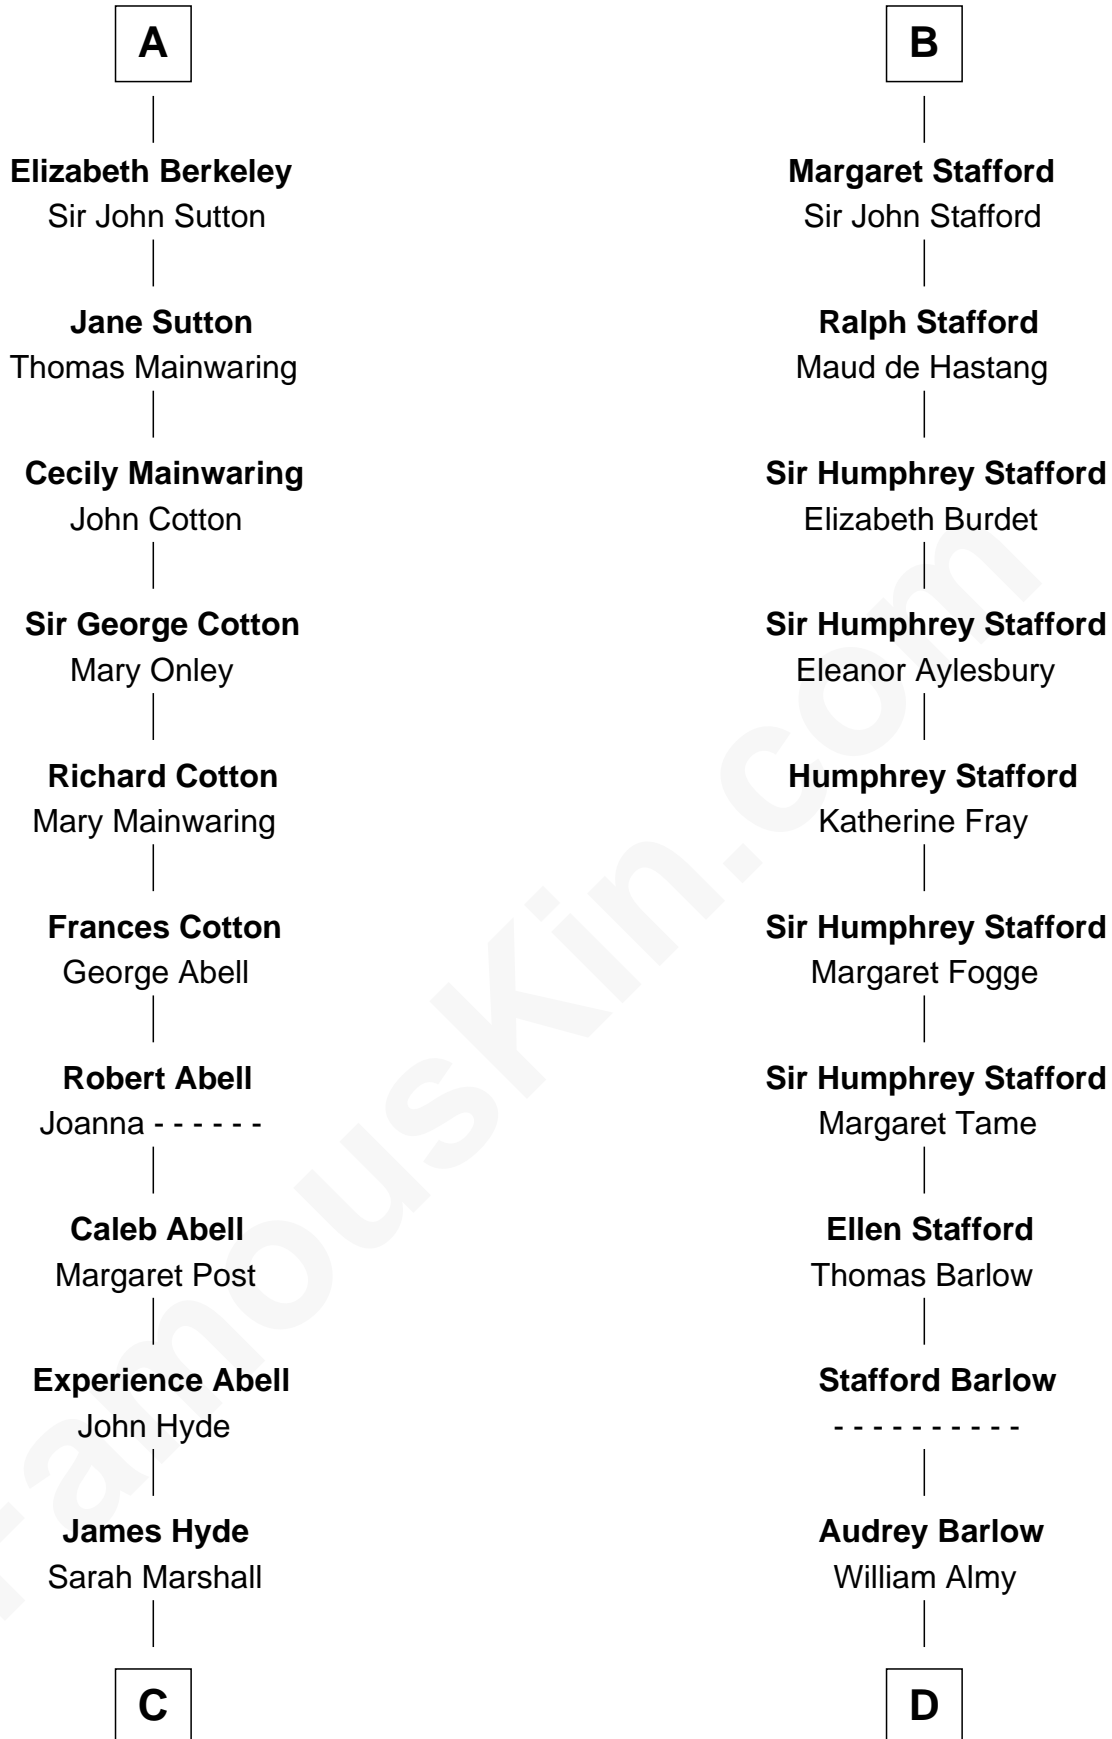

### Grover Cleveland

22nd and 24th U.S. President

20th cousin of

### William Ellery

Signer of the Declaration of Independence

**Sir Ranulf de Gernons**

Maud of Gloucester

**C**

**Abiah Hyde**  
Aaron Cleveland

**William Cleveland**  
Margaret Falley

**Rev. Richard Falley Cleveland**  
Ann Neal

**Grover Cleveland**  
*22nd and 24th U.S. President*

**D**

**Christopher Almy**  
Elizabeth Cornell

**Col. Job Almy**  
Ann Lawton

**Elizabeth Almy**  
William Ellery

**William Ellery**  
*Signer of Declaration of Independence*