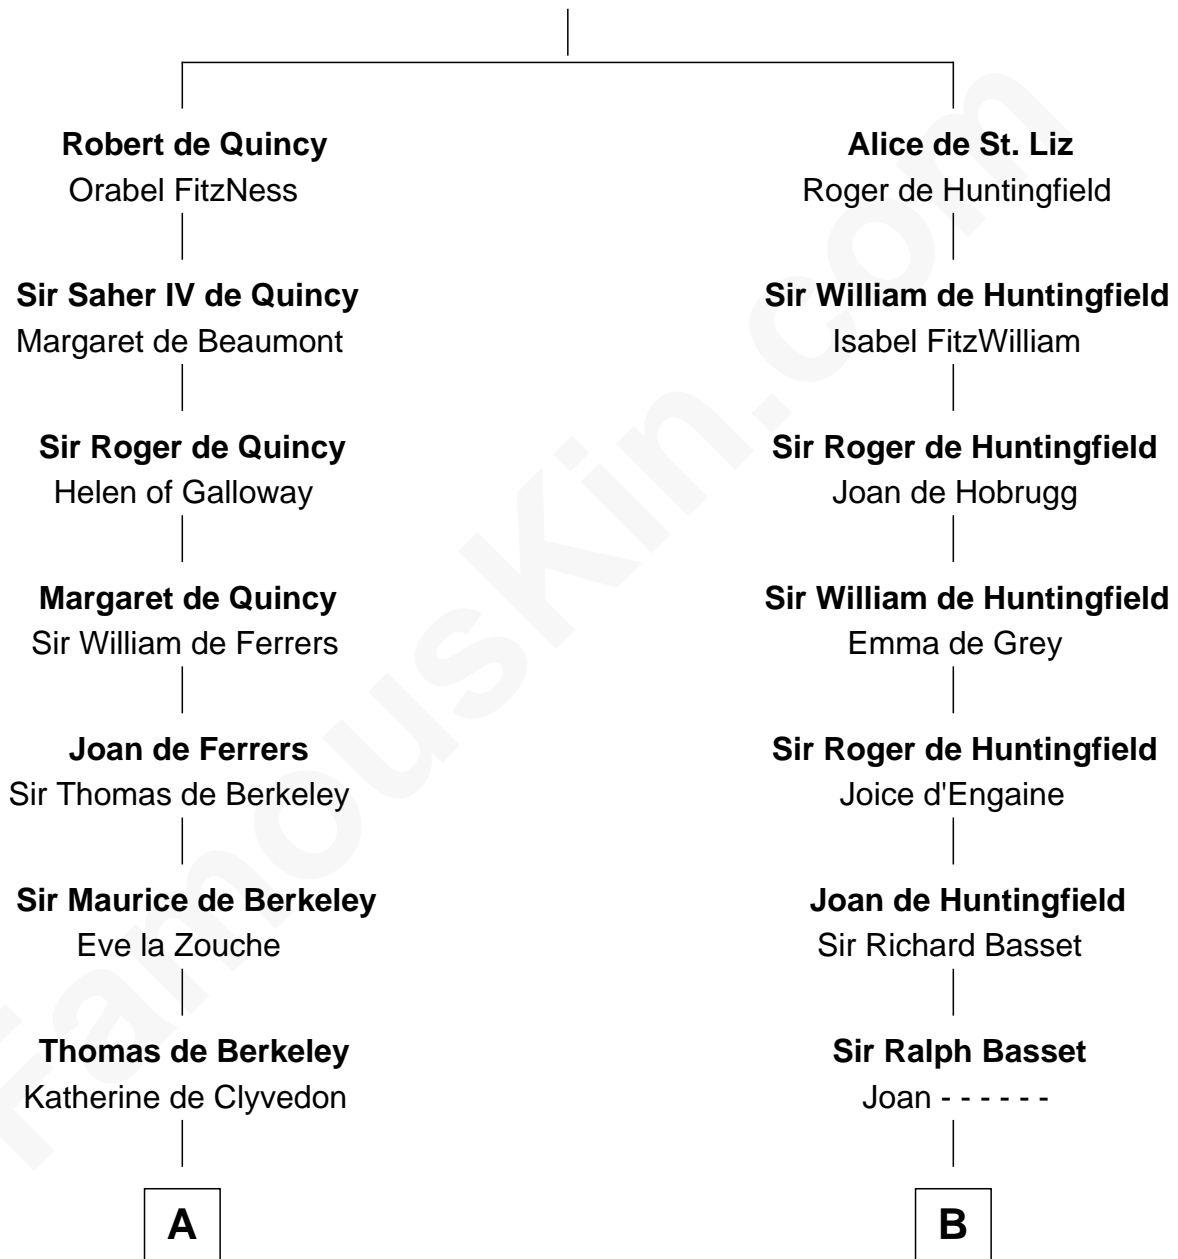

FamousKin.com

Relationship Chart of

Grover Cleveland

22nd and 24th U.S. President

20th cousin 1 time removed of

William Ellery

Signer of the Declaration of Independence

Saher I de Quincy

Maud de St. Liz

C

James Hyde
Sarah Marshall

Abiah Hyde
Aaron Cleveland

William Cleveland
Margaret Falley

Rev. Richard Falley Cleveland
Ann Neal

Grover Cleveland
22nd and 24th U.S. President

D