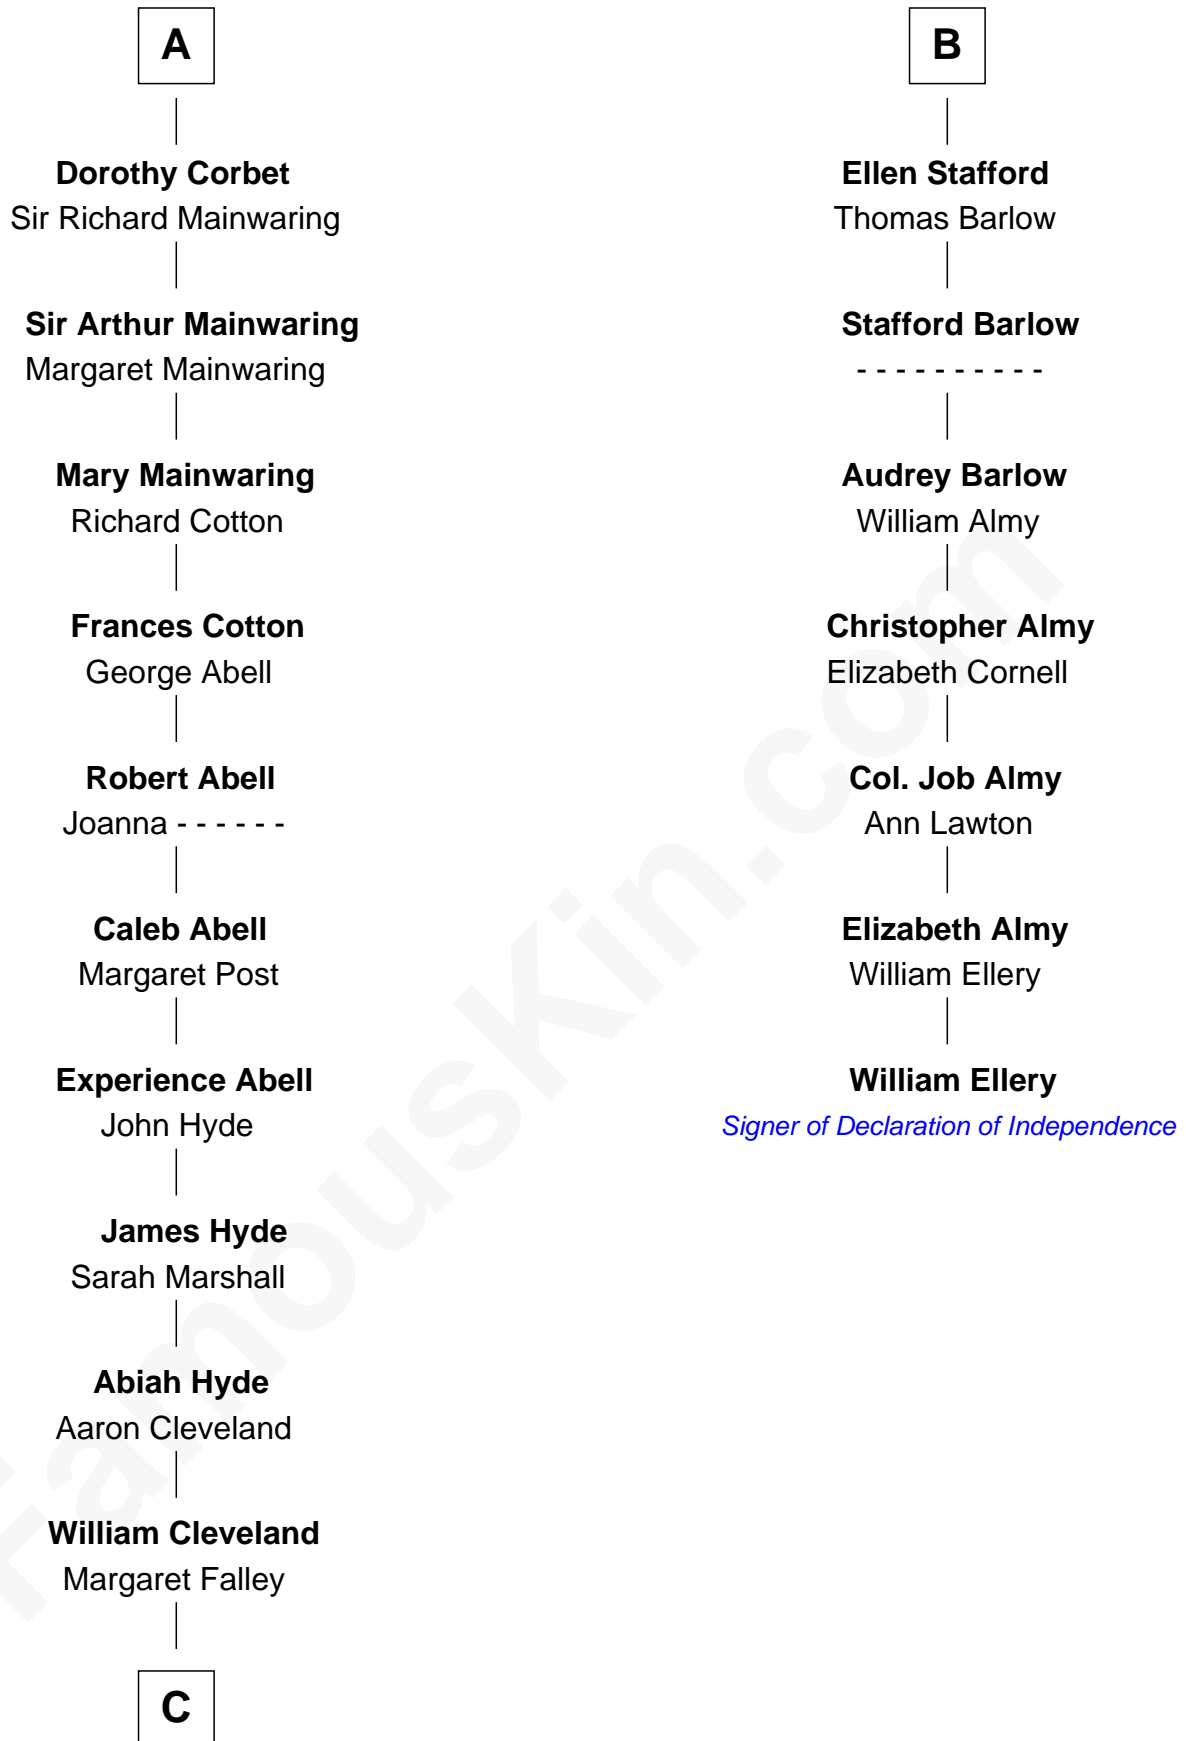

FamousKin.com

Relationship Chart of

Grover Cleveland

22nd and 24th U.S. President

13th cousin 5 times removed of

William Ellery

Signer of the Declaration of Independence

C

Rev. Richard Falley Cleveland

Ann Neal

Grover Cleveland

22nd and 24th U.S. President

FamousKin.com