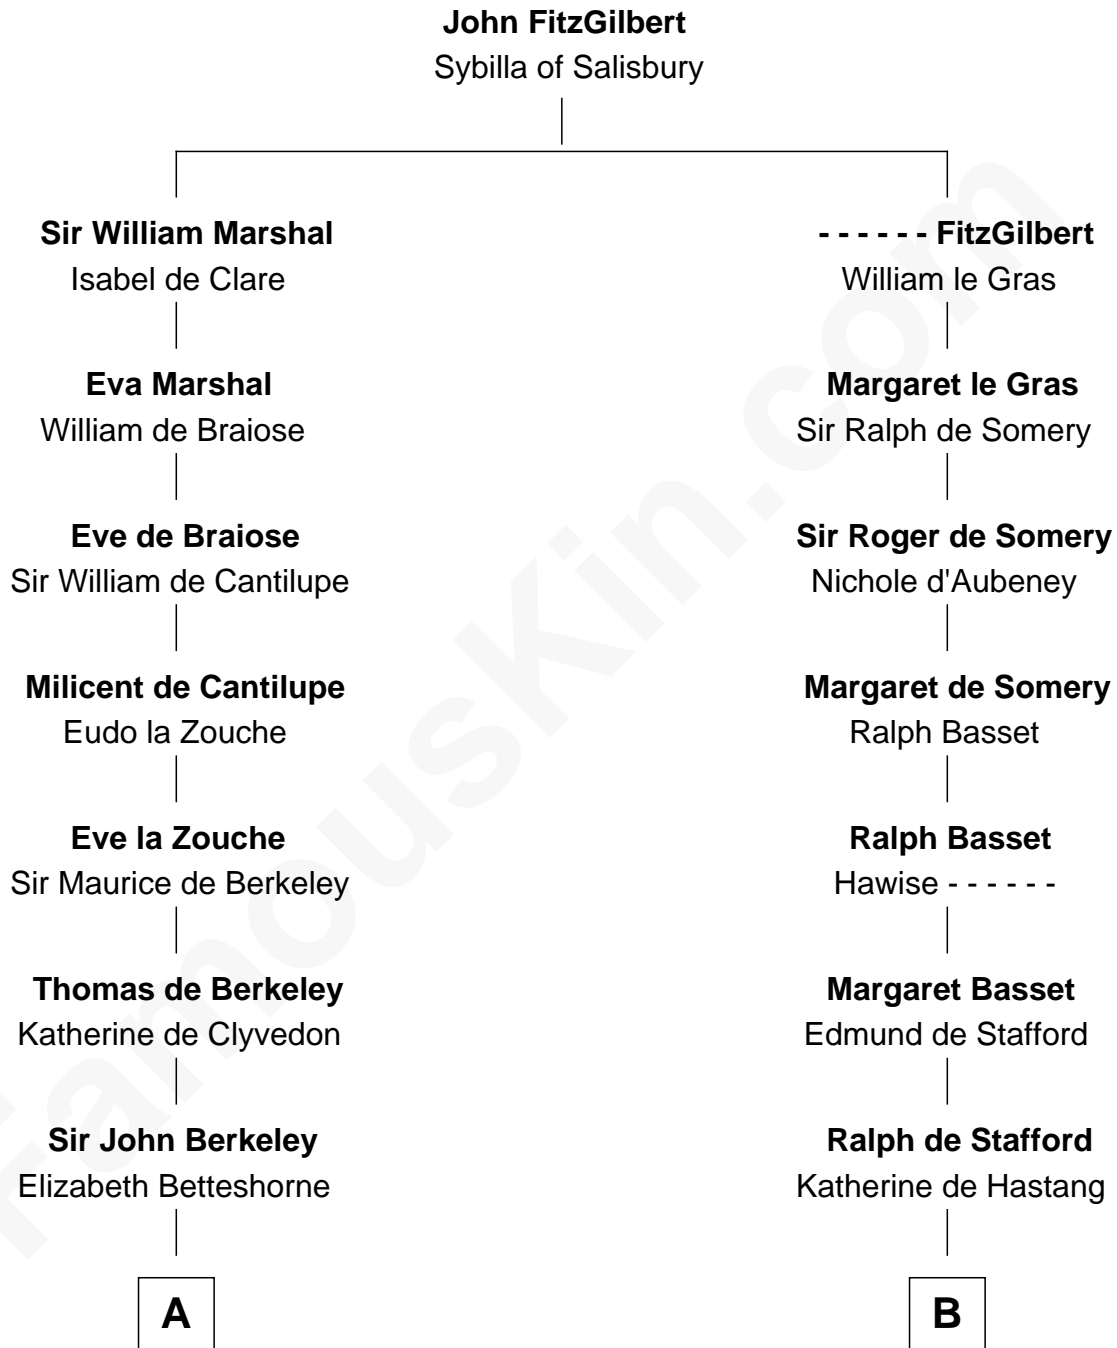

FamousKin.com

Relationship Chart of

Grover Cleveland

22nd and 24th U.S. President

20th cousin of

William Ellery

Signer of the Declaration of Independence