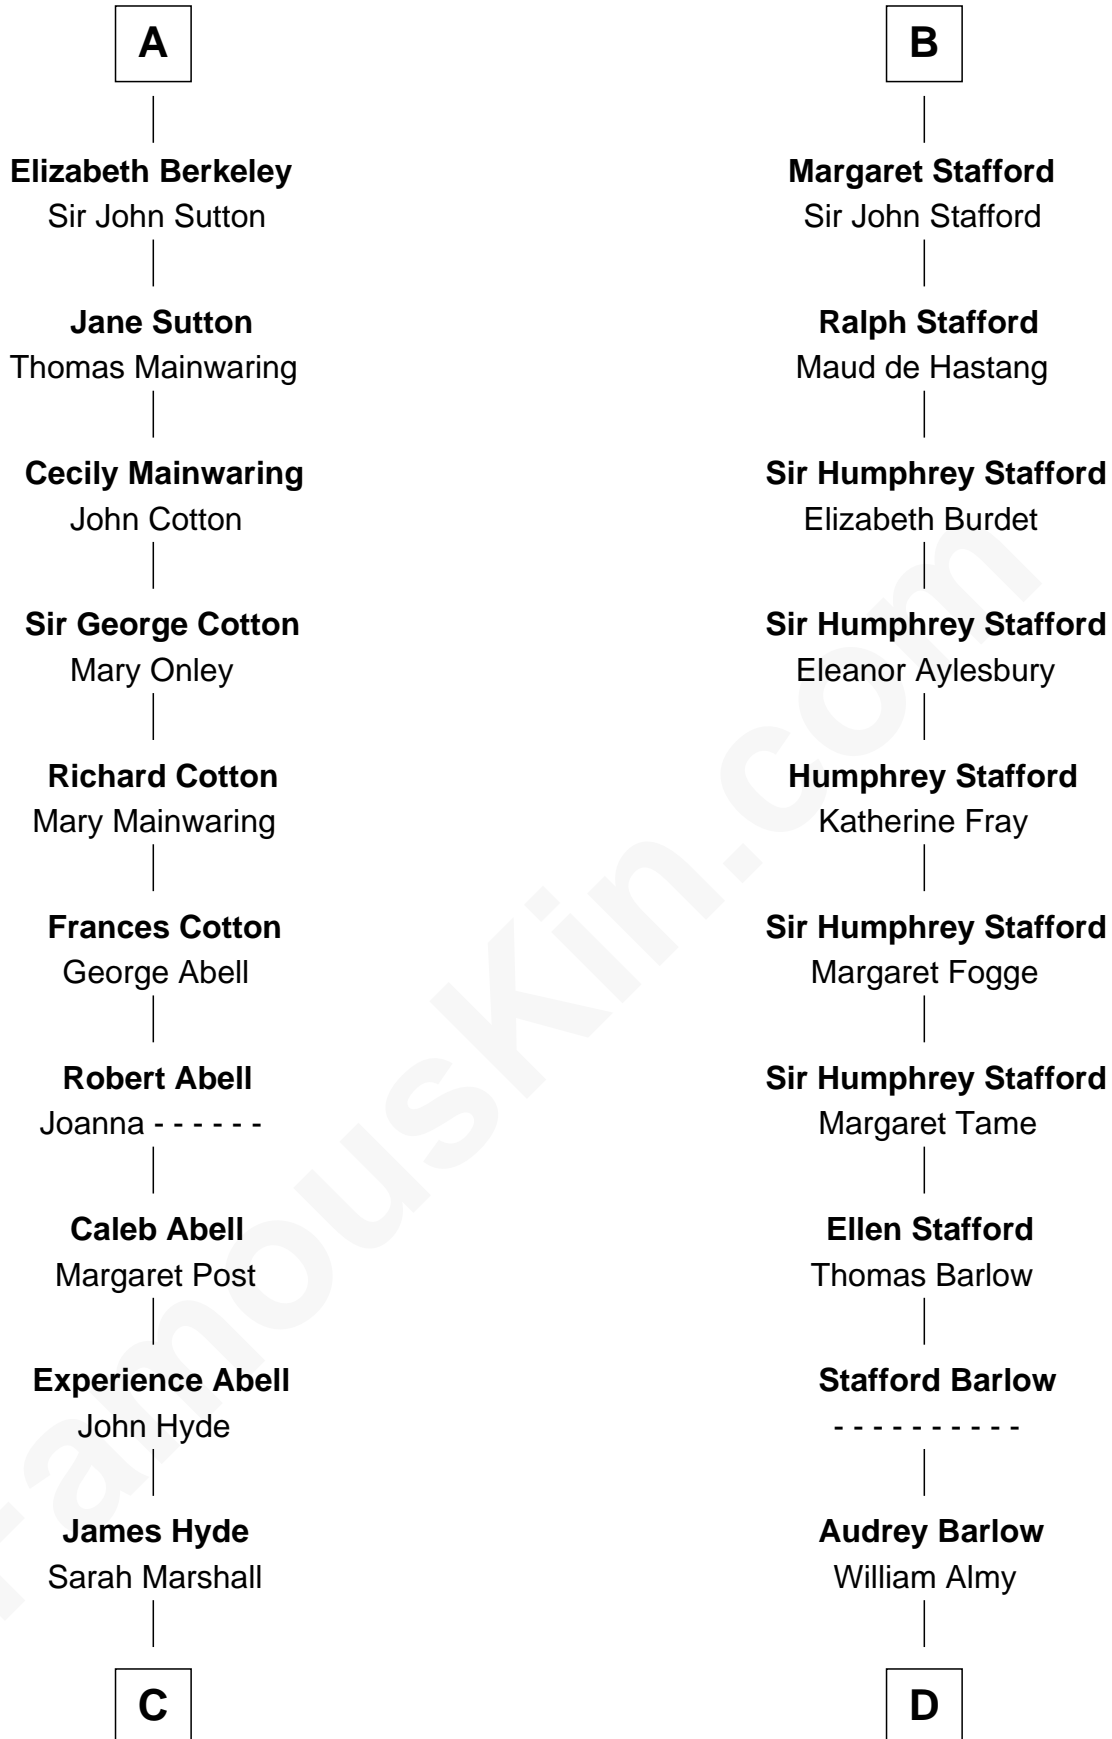

## Relationship Chart of

### Grover Cleveland

22nd and 24th U.S. President

20th cousin of

### William Ellery

Signer of the Declaration of Independence

**C**

**Abiah Hyde**  
Aaron Cleveland

**William Cleveland**  
Margaret Falley

**Rev. Richard Falley Cleveland**  
Ann Neal

**Grover Cleveland**  
*22nd and 24th U.S. President*