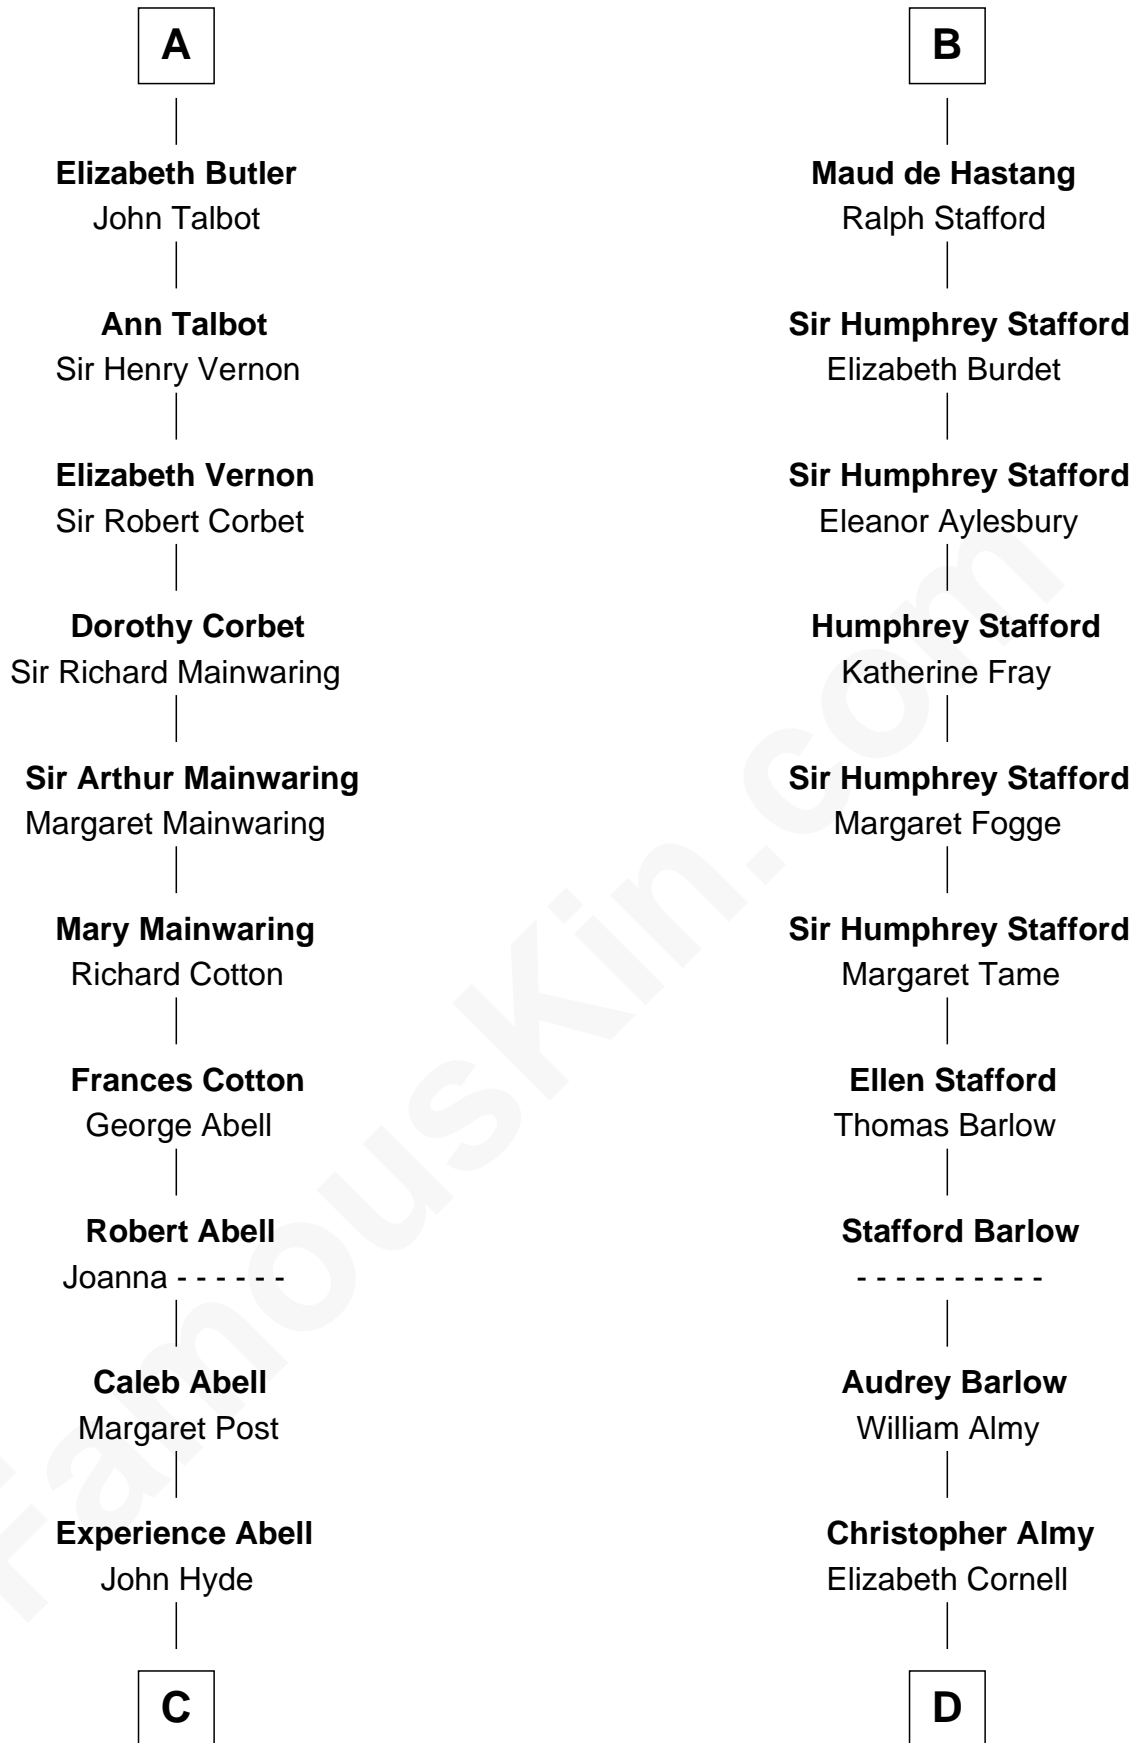

FamousKin.com

Relationship Chart of

Grover Cleveland

22nd and 24th U.S. President

19th cousin 2 times removed of

William Ellery

Signer of the Declaration of Independence

C

James Hyde
Sarah Marshall

Abiah Hyde
Aaron Cleveland

William Cleveland
Margaret Falley

Rev. Richard Falley Cleveland
Ann Neal

Grover Cleveland
22nd and 24th U.S. President

D

Col. Job Almy
Ann Lawton

Elizabeth Almy
William Ellery