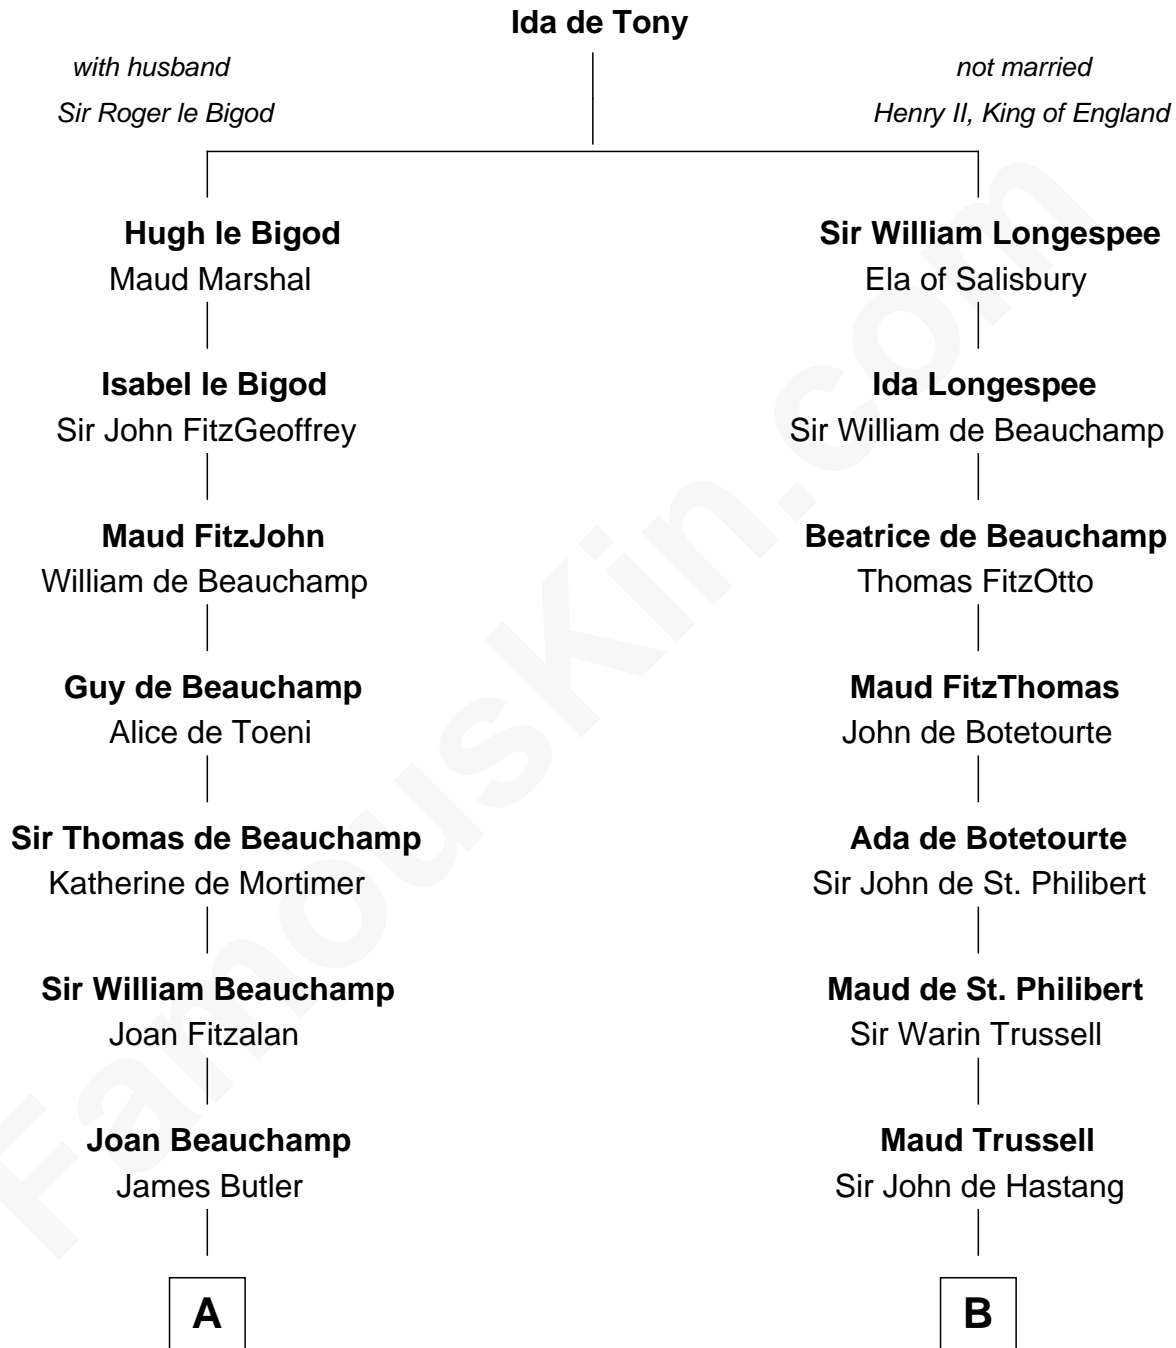

FamousKin.com

Relationship Chart of

Grover Cleveland

22nd and 24th U.S. President

19th cousin 2 times removed of

William Ellery

Signer of the Declaration of Independence

C

James Hyde
Sarah Marshall

Abiah Hyde
Aaron Cleveland

William Cleveland
Margaret Falley

Rev. Richard Falley Cleveland
Ann Neal

Grover Cleveland
22nd and 24th U.S. President

D

Col. Job Almy
Ann Lawton

Elizabeth Almy
William Ellery