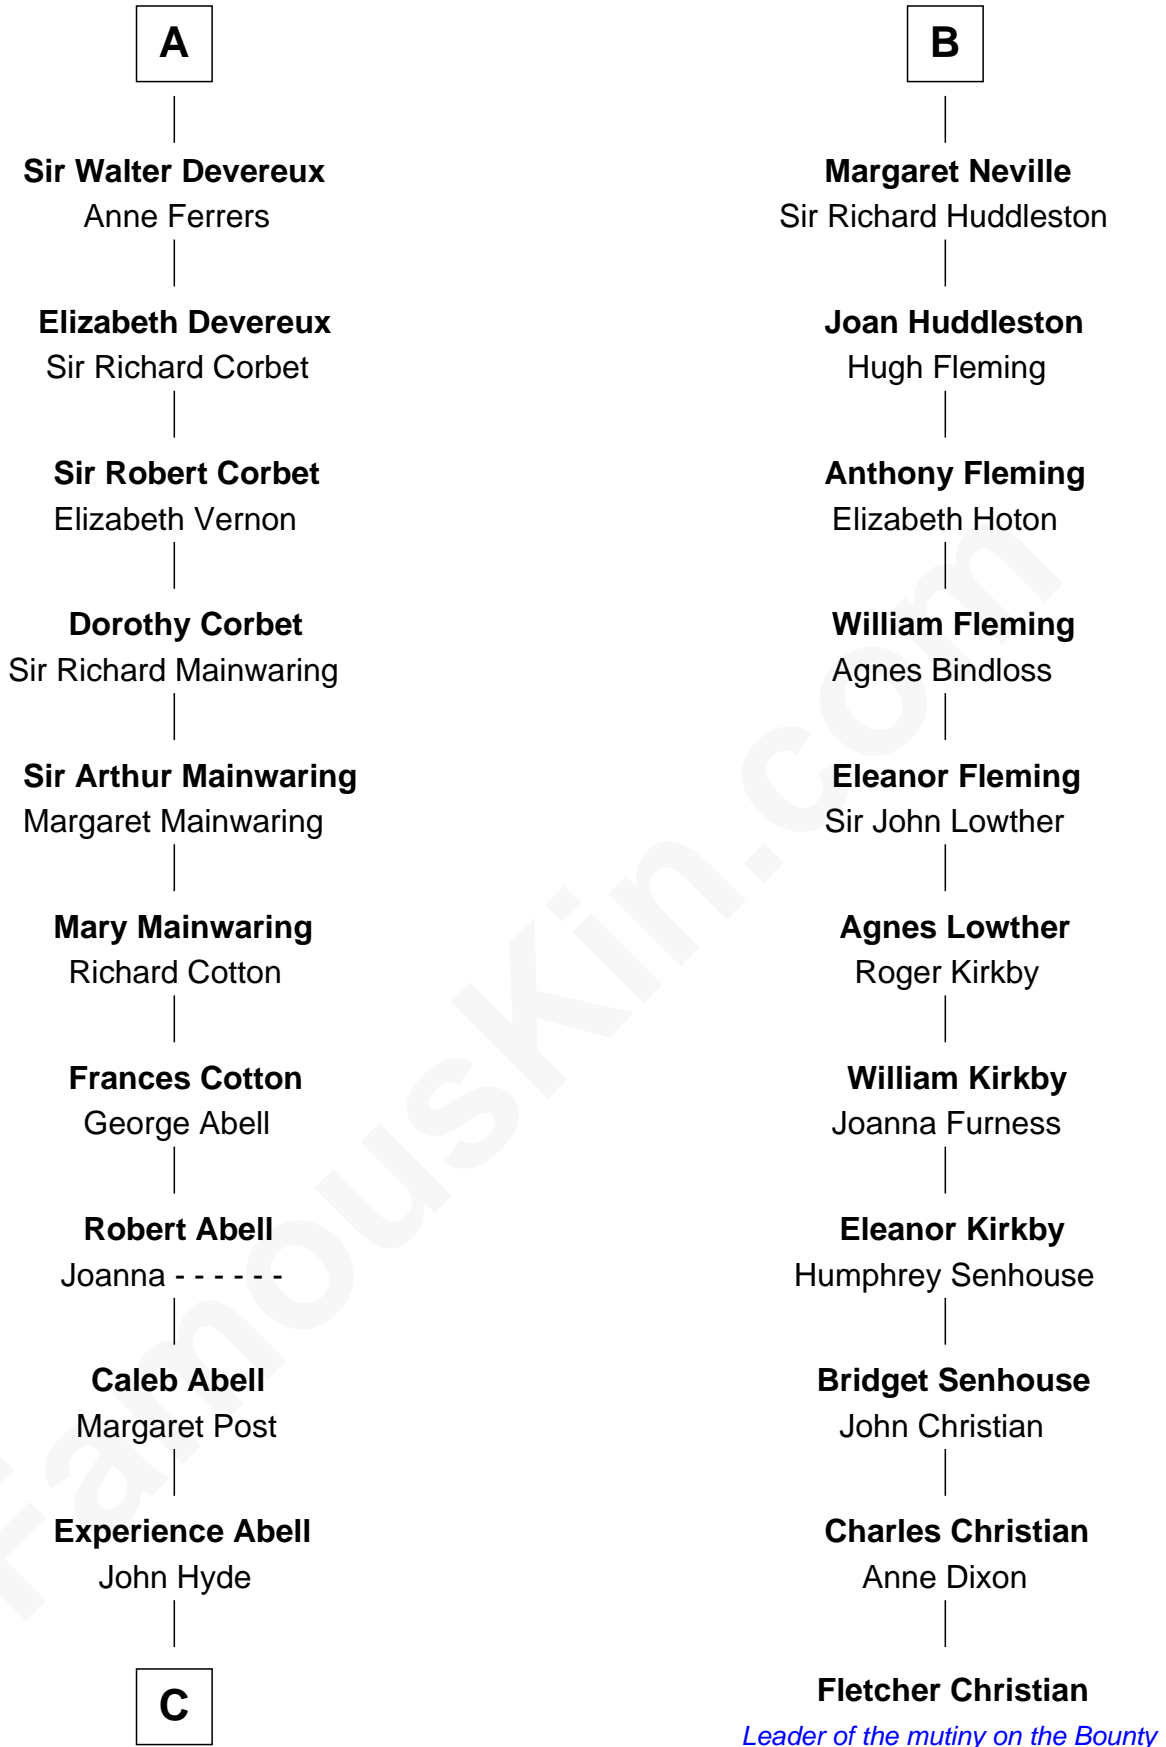

FamousKin.com

Relationship Chart of

Grover Cleveland

22nd and 24th U.S. President

17th cousin 4 times removed of

Fletcher Christian

Leader of the mutiny on the Bounty

Sir William de Fiennes

Blanche de Brienne

C

James Hyde
Sarah Marshall

Abiah Hyde
Aaron Cleveland

William Cleveland
Margaret Falley

Rev. Richard Falley Cleveland
Ann Neal

Grover Cleveland
22nd and 24th U.S. President

FamousKin.com