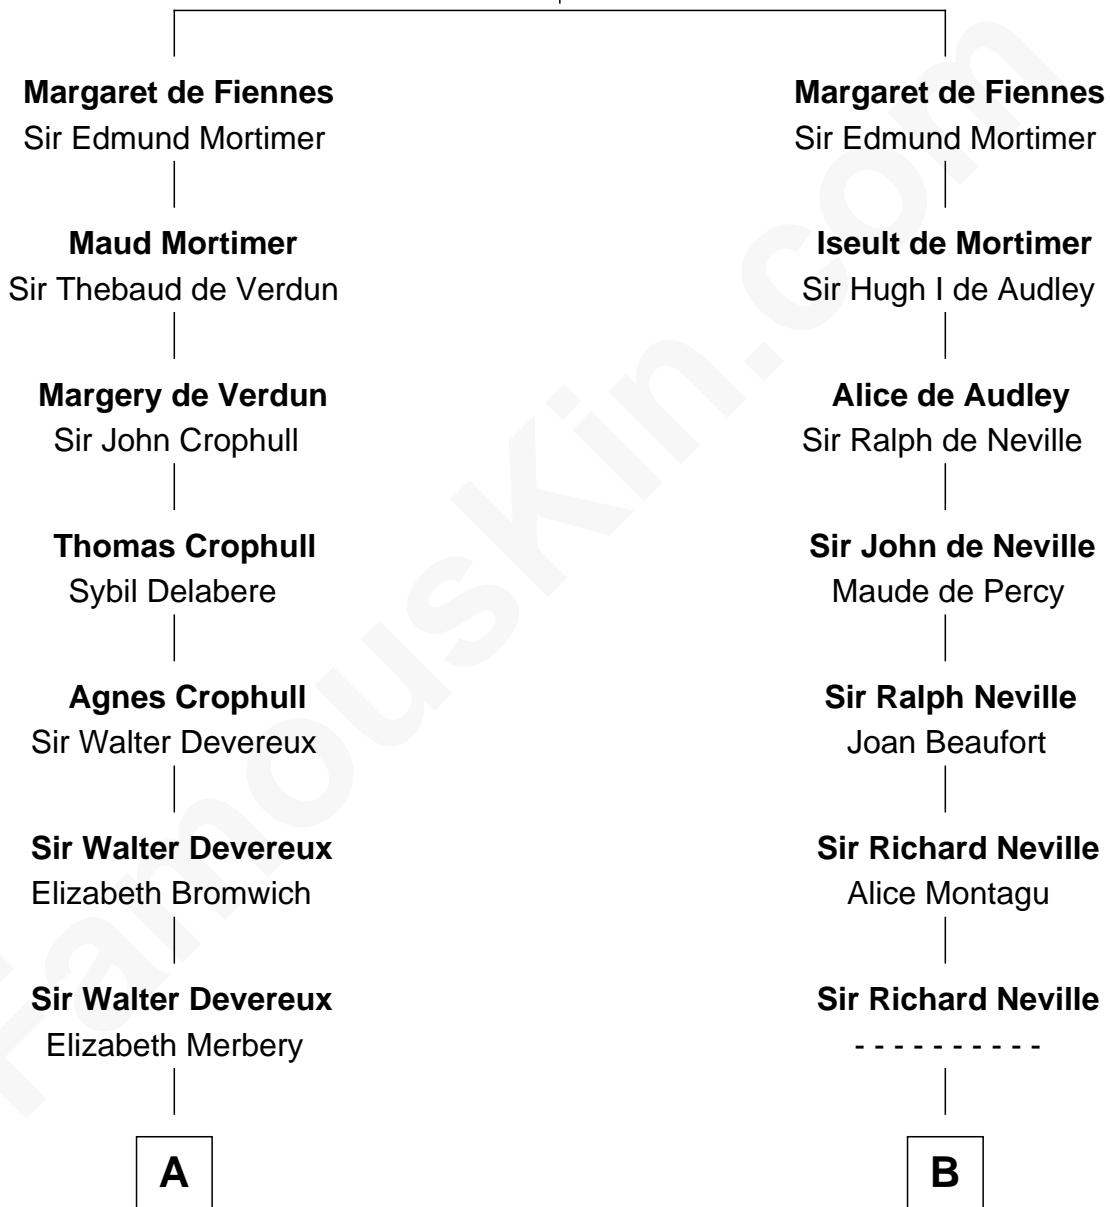

FamousKin.com

Relationship Chart of

Grover Cleveland

22nd and 24th U.S. President

17th cousin 4 times removed of

Fletcher Christian

Leader of the mutiny on the Bounty

Sir William de Fiennes

Blanche de Brienne

C

James Hyde
Sarah Marshall

Abiah Hyde
Aaron Cleveland

William Cleveland
Margaret Falley

Rev. Richard Falley Cleveland
Ann Neal

Grover Cleveland
22nd and 24th U.S. President

FamousKin.com