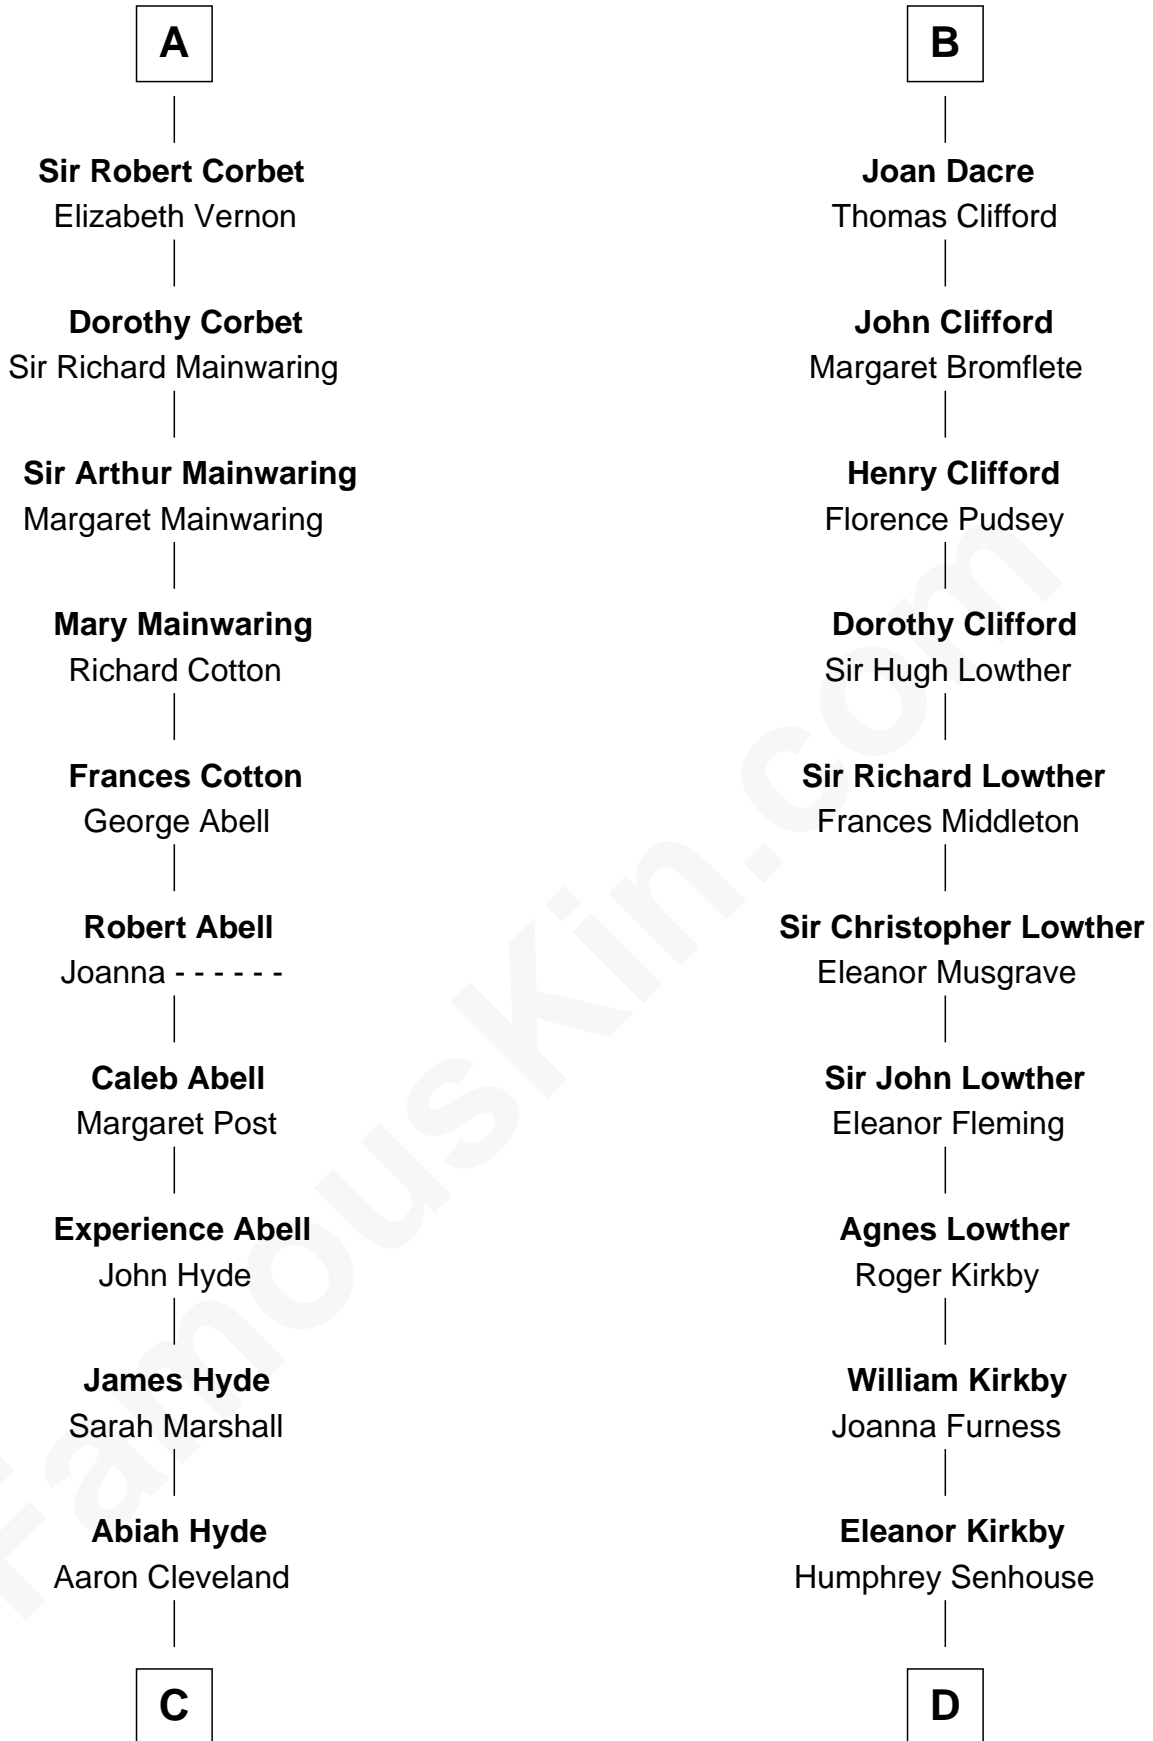

FamousKin.com Relationship Chart of

Grover Cleveland
22nd and 24th U.S. President

19th cousin of

Fletcher Christian
Leader of the mutiny on the Bounty

C

William Cleveland

Margaret Falley

Rev. Richard Falley Cleveland

Ann Neal

Grover Cleveland

22nd and 24th U.S. President

D

Bridget Senhouse

John Christian

Charles Christian

Anne Dixon

Fletcher Christian

Leader of the mutiny on the Bounty

FamousKin.com