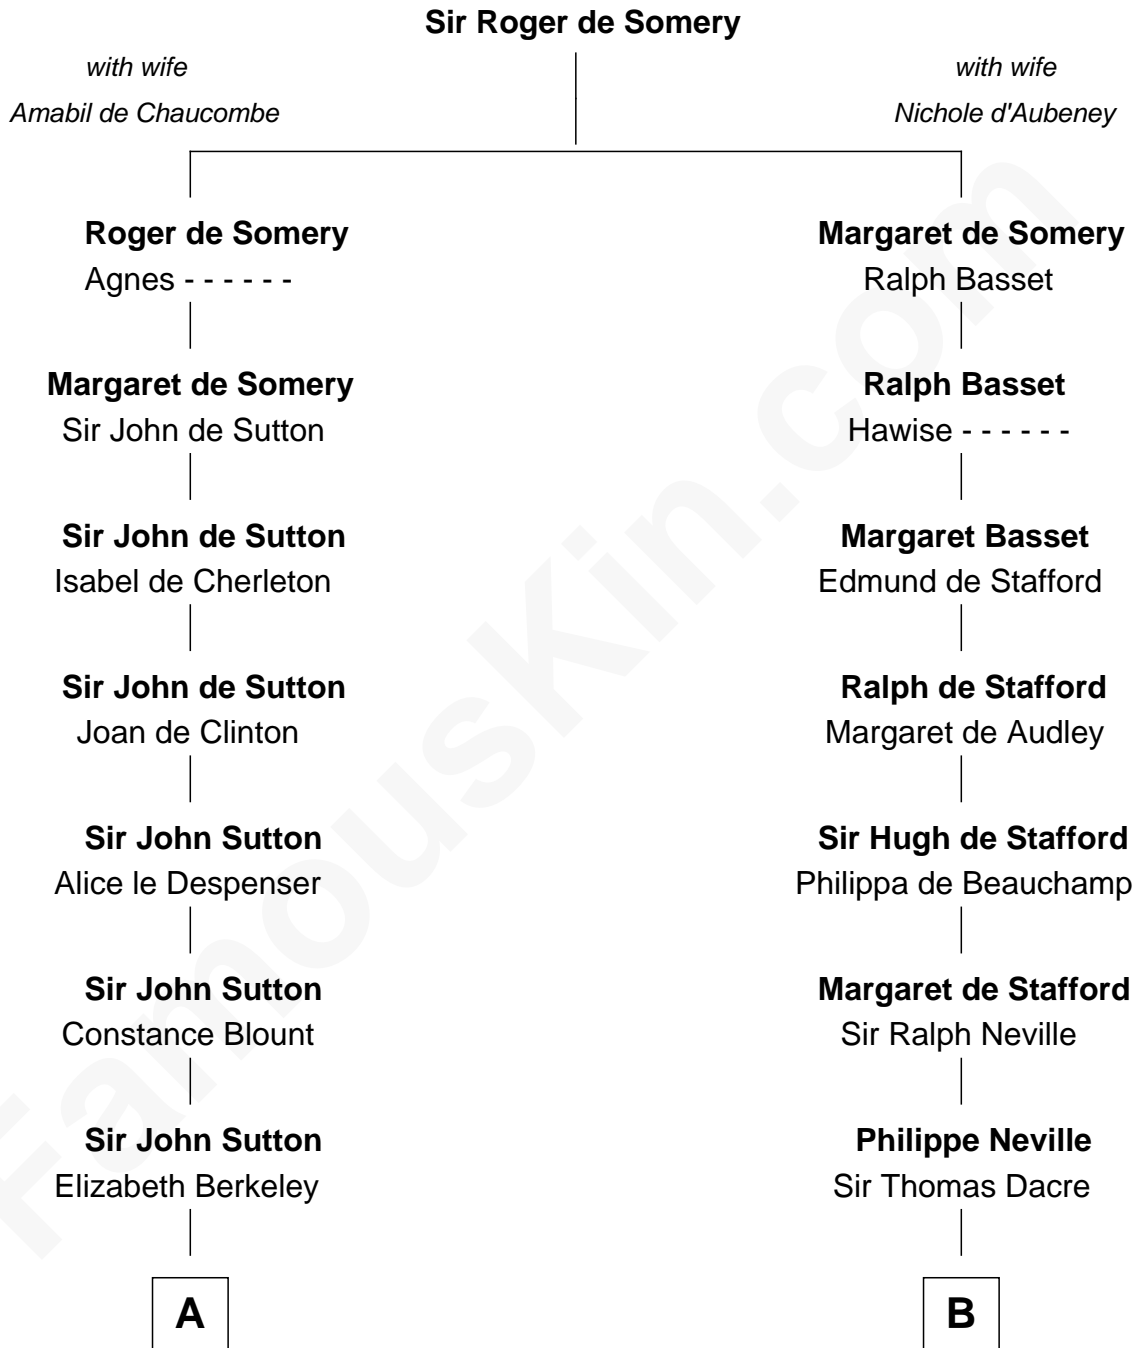

FamousKin.com Relationship Chart of

Grover Cleveland
22nd and 24th U.S. President

19th cousin of

Fletcher Christian
Leader of the mutiny on the Bounty

C

William Cleveland

Margaret Falley

Rev. Richard Falley Cleveland

Ann Neal

Grover Cleveland

22nd and 24th U.S. President

D

Bridget Senhouse

John Christian

Charles Christian

Anne Dixon

Fletcher Christian

Leader of the mutiny on the Bounty

FamousKin.com