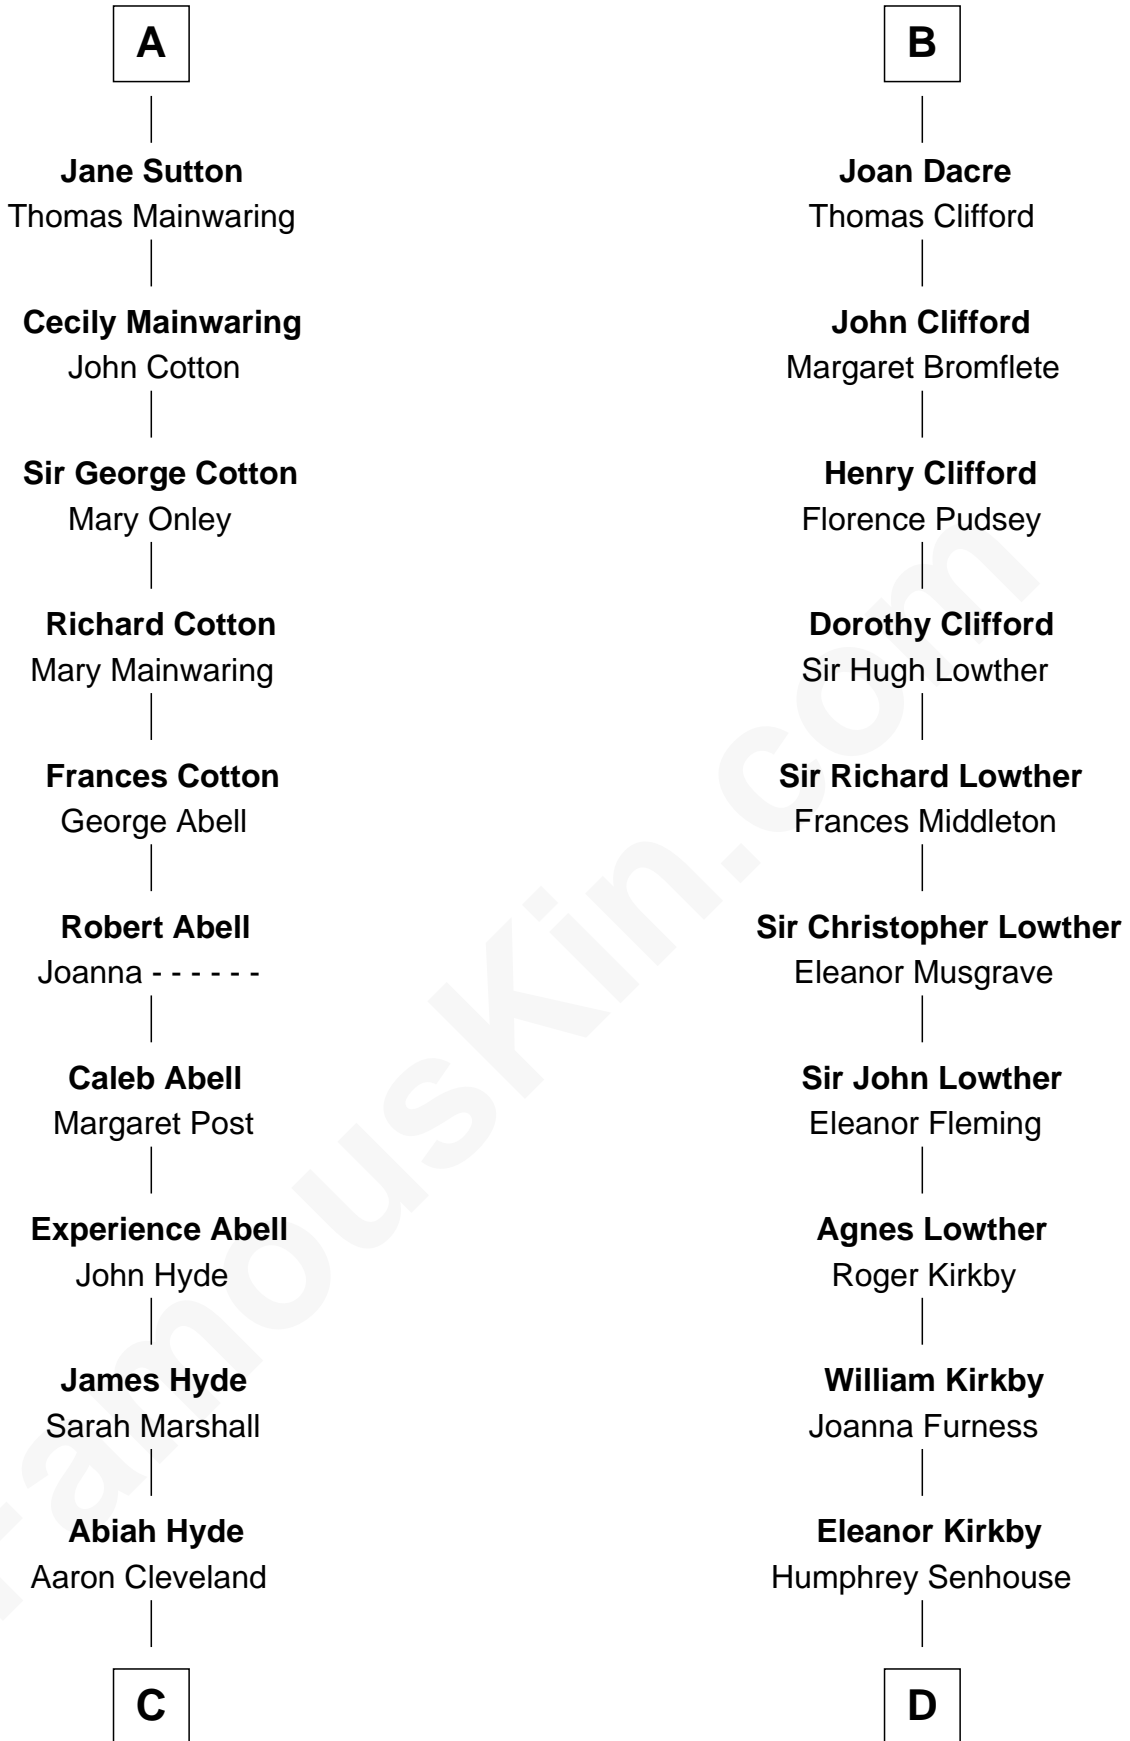

FamousKin.com Relationship Chart of

Grover Cleveland
22nd and 24th U.S. President

19th cousin of

Fletcher Christian
Leader of the mutiny on the Bounty

C

William Cleveland

Margaret Falley

Rev. Richard Falley Cleveland

Ann Neal

Grover Cleveland

22nd and 24th U.S. President

D

Bridget Senhouse

John Christian

Charles Christian

Anne Dixon

Fletcher Christian

Leader of the mutiny on the Bounty

FamousKin.com