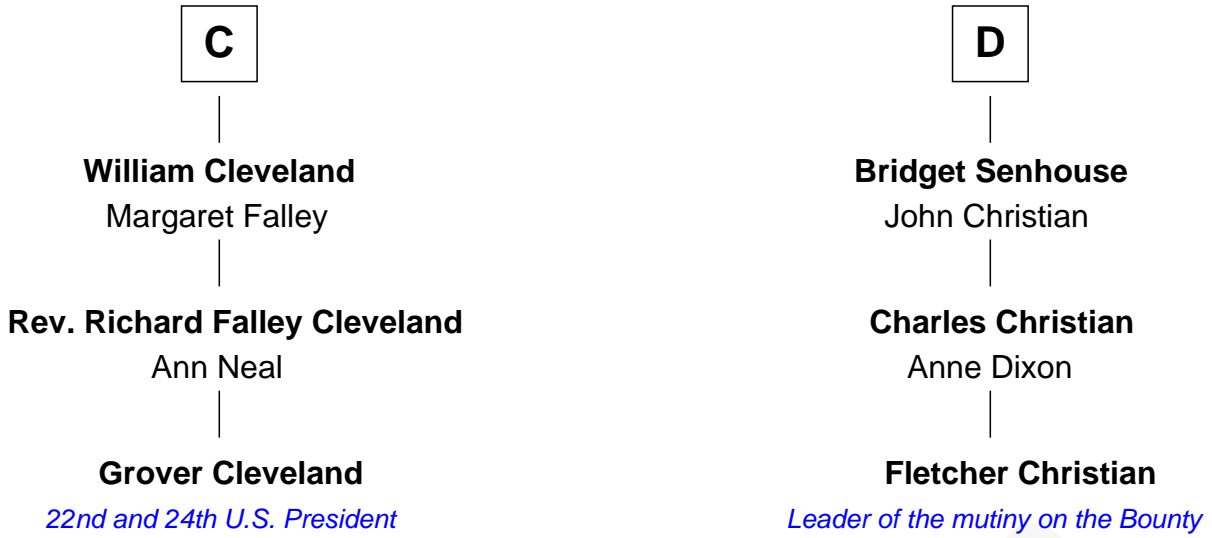

FamousKin.com

Relationship Chart of

Grover Cleveland

22nd and 24th U.S. President

19th cousin of

Fletcher Christian

Leader of the mutiny on the Bounty

Hugh de Kevelioc
Bertrade de Montfort

Agnes of Chester
Sir William de Ferrers

Sir William de Ferrers
Margaret de Quincy

Joan de Ferrers
Sir Thomas de Berkeley

Sir Maurice de Berkeley
Eve la Zouche

Thomas de Berkeley
Katherine de Clyvedon

Sir John Berkeley
Elizabeth Betteshorne

Elizabeth Berkeley
Sir John Sutton

A

Hawise of Chester
Sir Robert II de Quincy

Margaret de Quincy
John de Lacy

Maud de Lacy
Sir Richard de Clare

Sir Gilbert de Clare
Joan of Acre

Elizabeth de Clare
Roger D'Amory

Elizabeth D'Amory
Sir John Bardolf

William Bardolf
Agnes Poynings

B

FamousKin.com