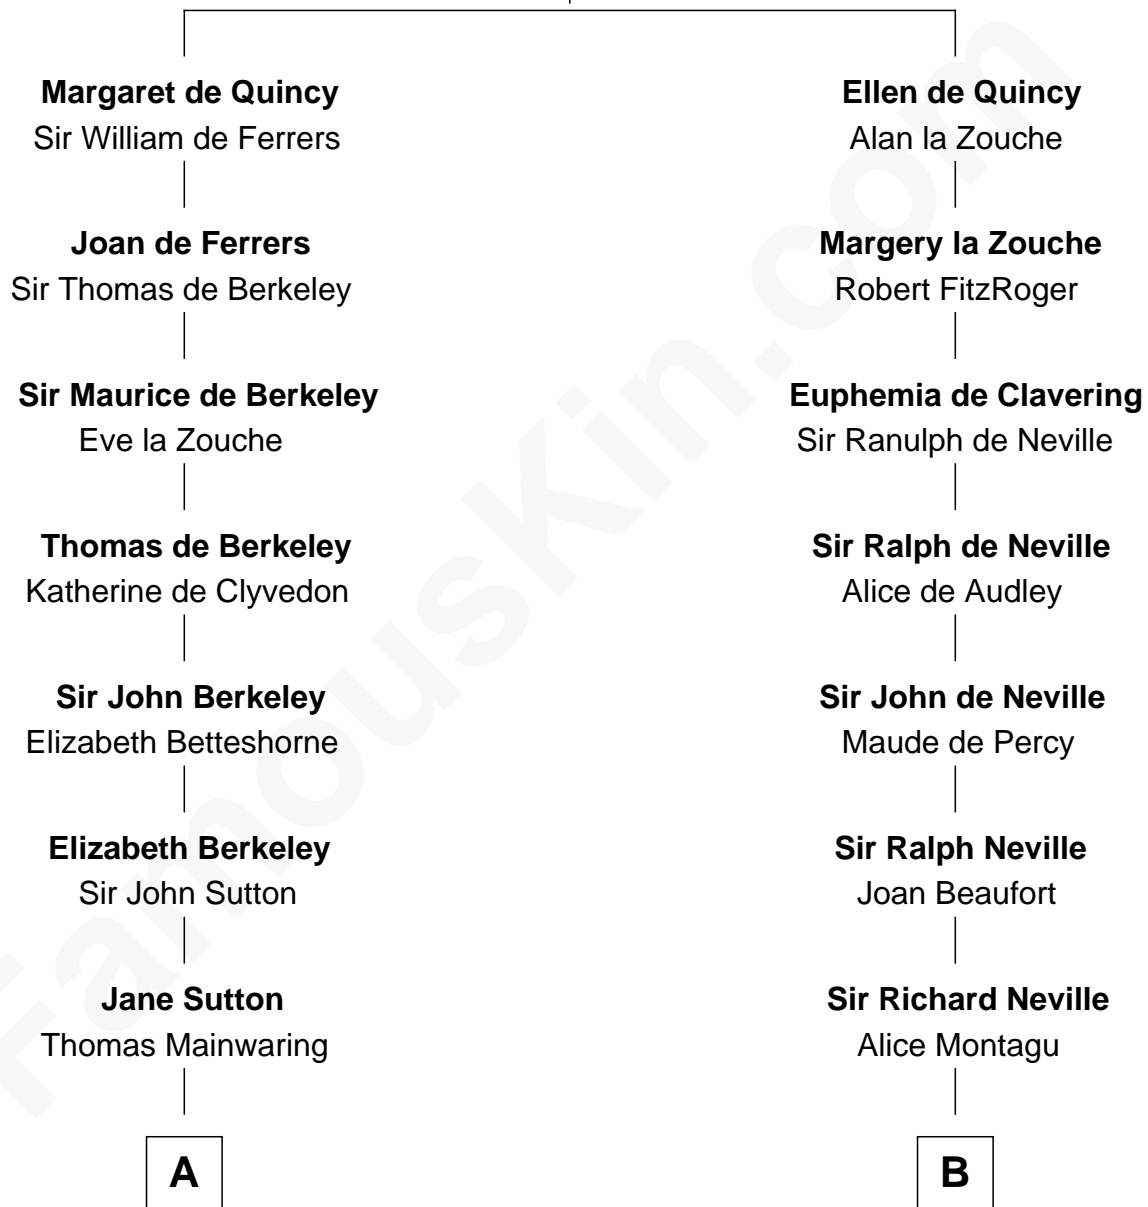

FamousKin.com Relationship Chart of

Grover Cleveland
22nd and 24th U.S. President

18th cousin of

Fletcher Christian
Leader of the mutiny on the Bounty

Sir Roger de Quincy
Helen of Galloway

C

Rev. Richard Falley Cleveland

Ann Neal

Grover Cleveland

22nd and 24th U.S. President

D

Charles Christian

Anne Dixon

Fletcher Christian

Leader of the mutiny on the Bounty