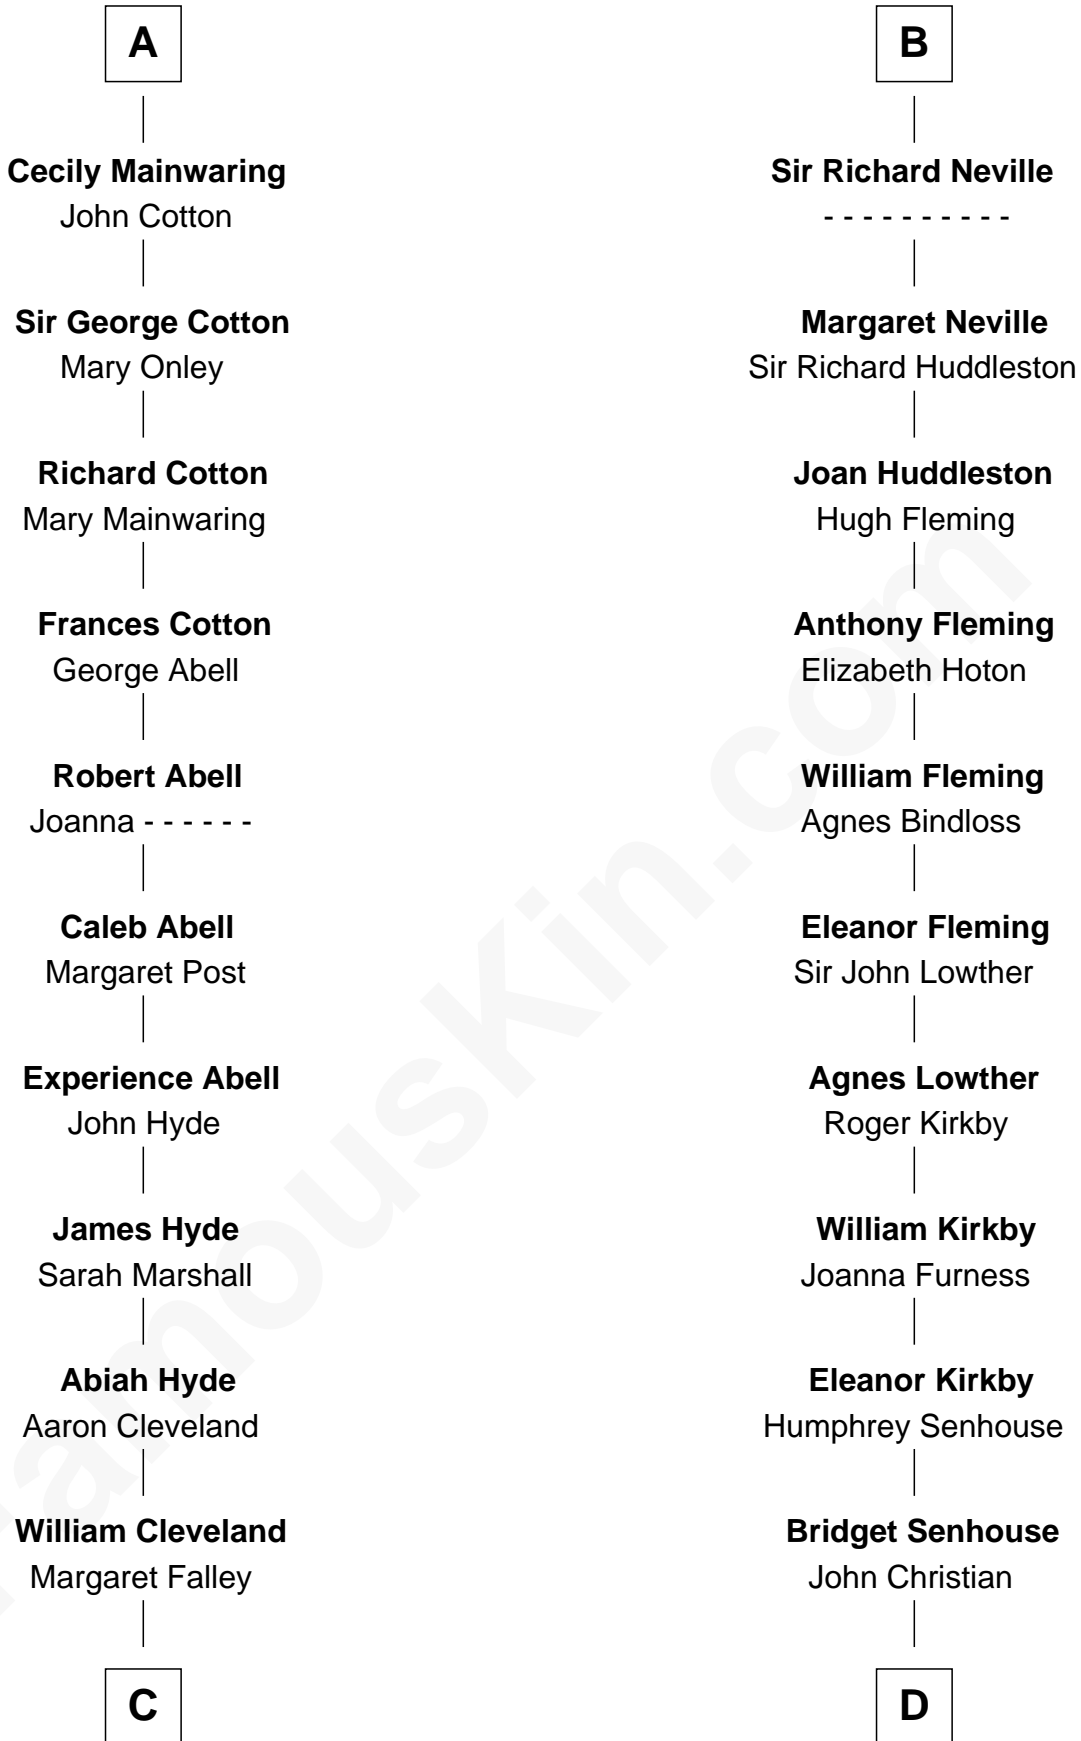

FamousKin.com Relationship Chart of

Grover Cleveland
22nd and 24th U.S. President

18th cousin of

Fletcher Christian
Leader of the mutiny on the Bounty

Sir Roger de Quincy
Helen of Galloway

C

Rev. Richard Falley Cleveland

Ann Neal

Grover Cleveland

22nd and 24th U.S. President

D

Charles Christian

Anne Dixon

Fletcher Christian

Leader of the mutiny on the Bounty