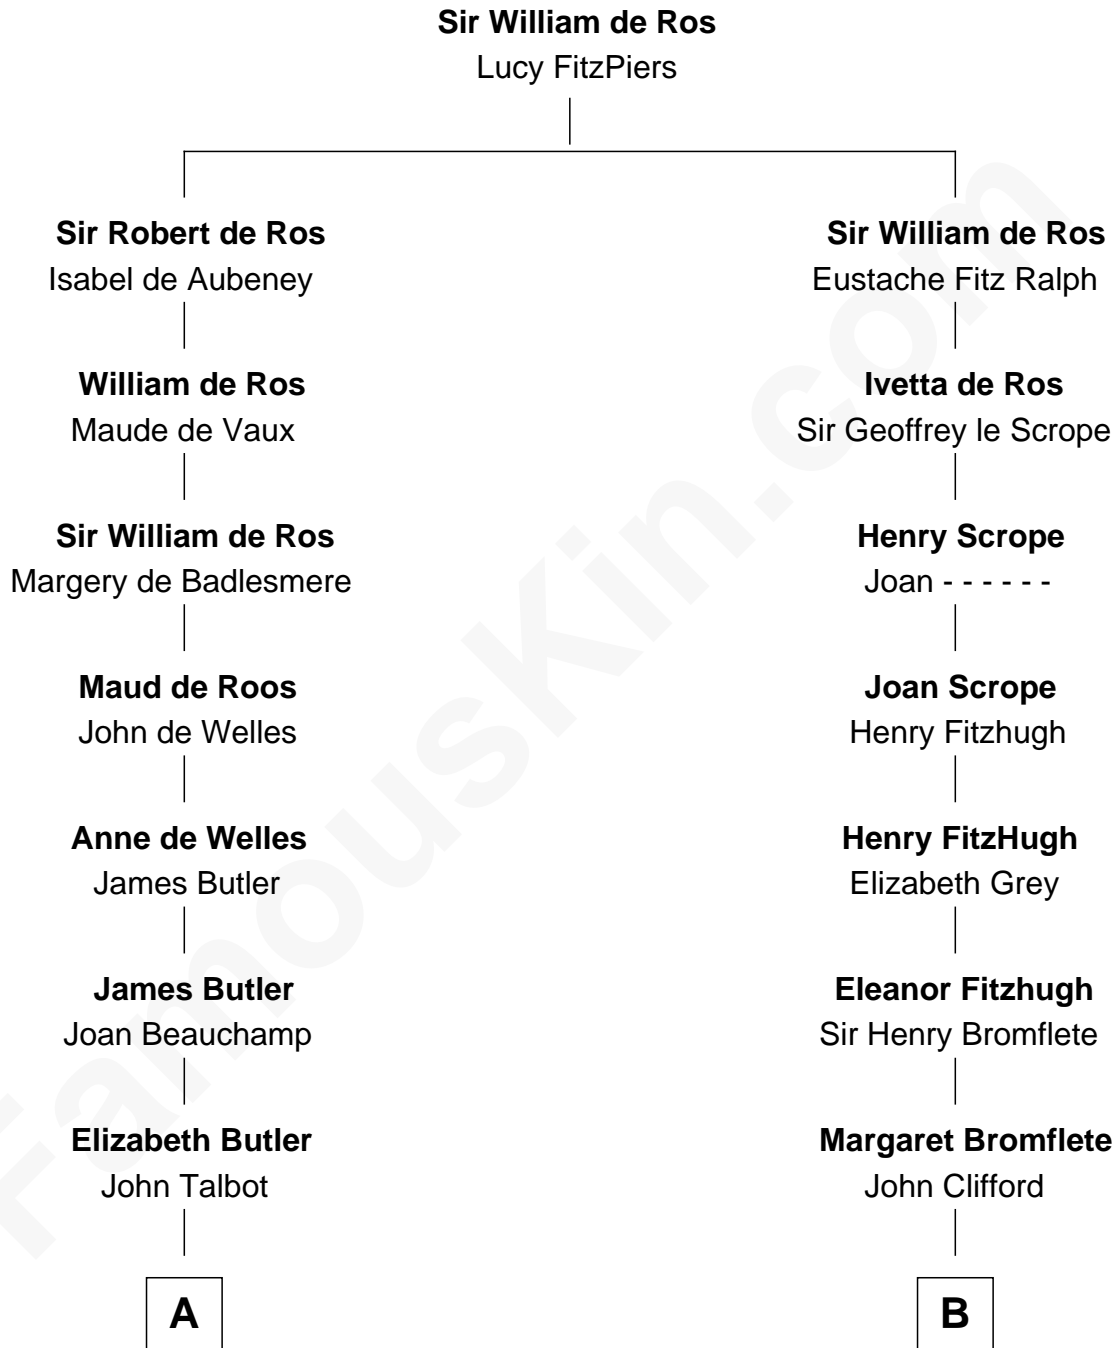

Fletcher Christian

Leader of the mutiny on the Bounty