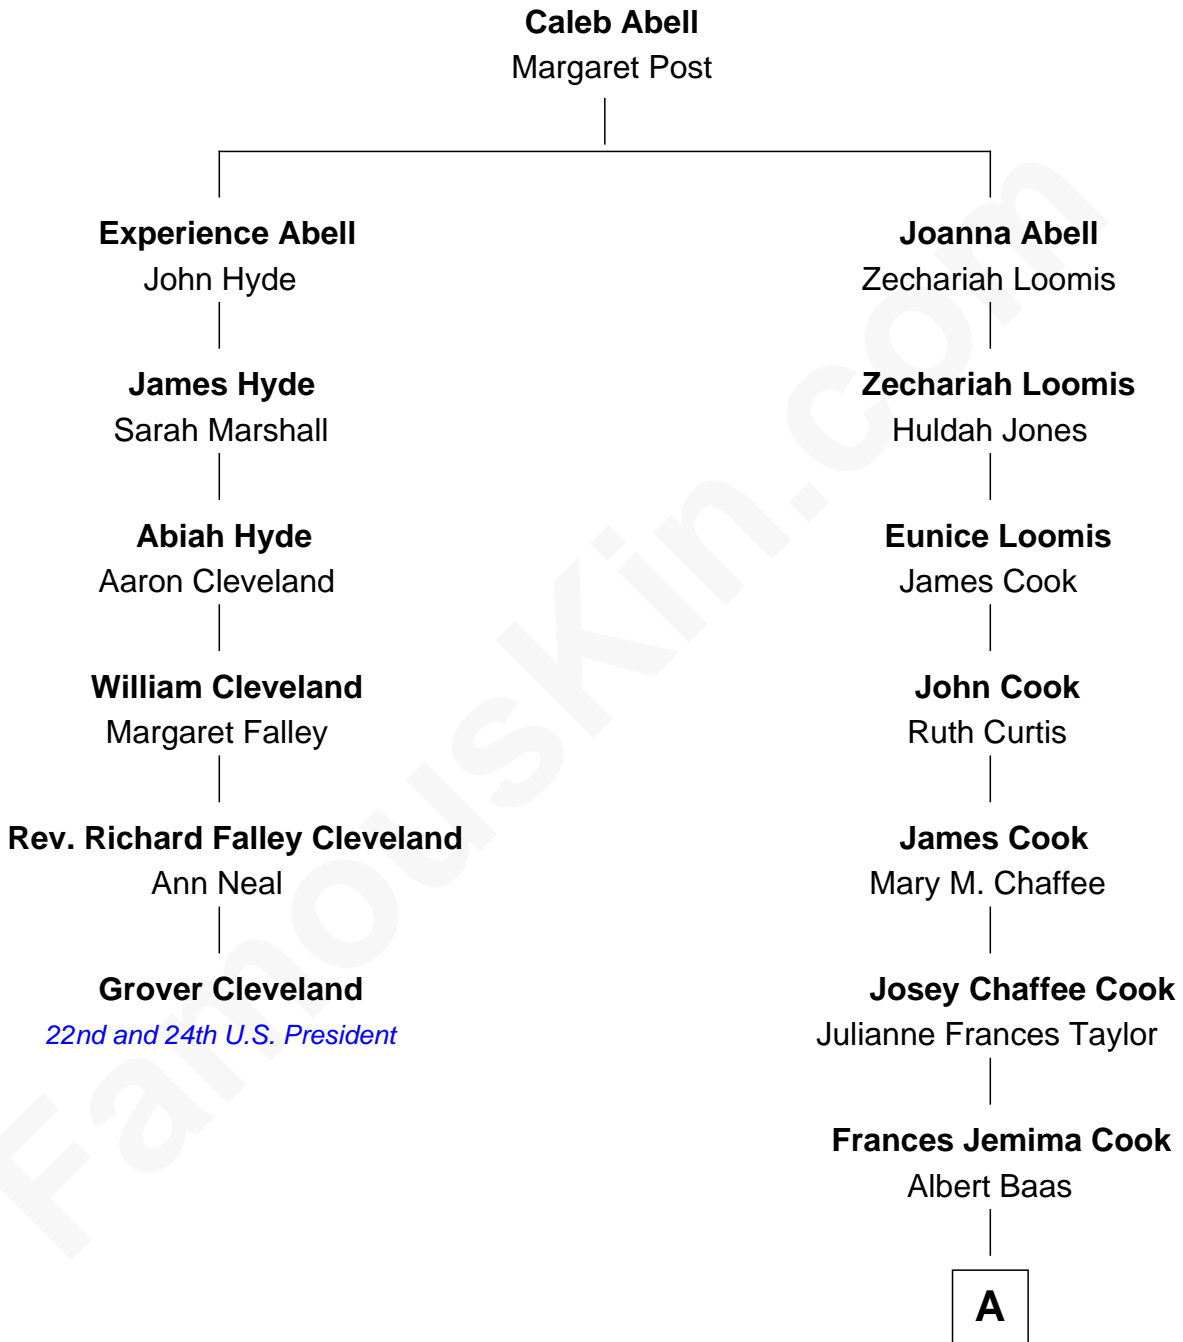

**FamousKin.com**  
**Relationship Chart of**  
**Grover Cleveland**

*22nd and 24th U.S. President*

5th cousin 4 times removed of

**Amber Stevens West**

*TV and Movie Actress*

**A**

—  
**LaVerne M. Baas**

Keith Karl Ingstad

—  
**Terry Keith Ingstad**

Beverly Jean Cunningham

—  
**Amber Stevens West**

*TV and Movie Actress*