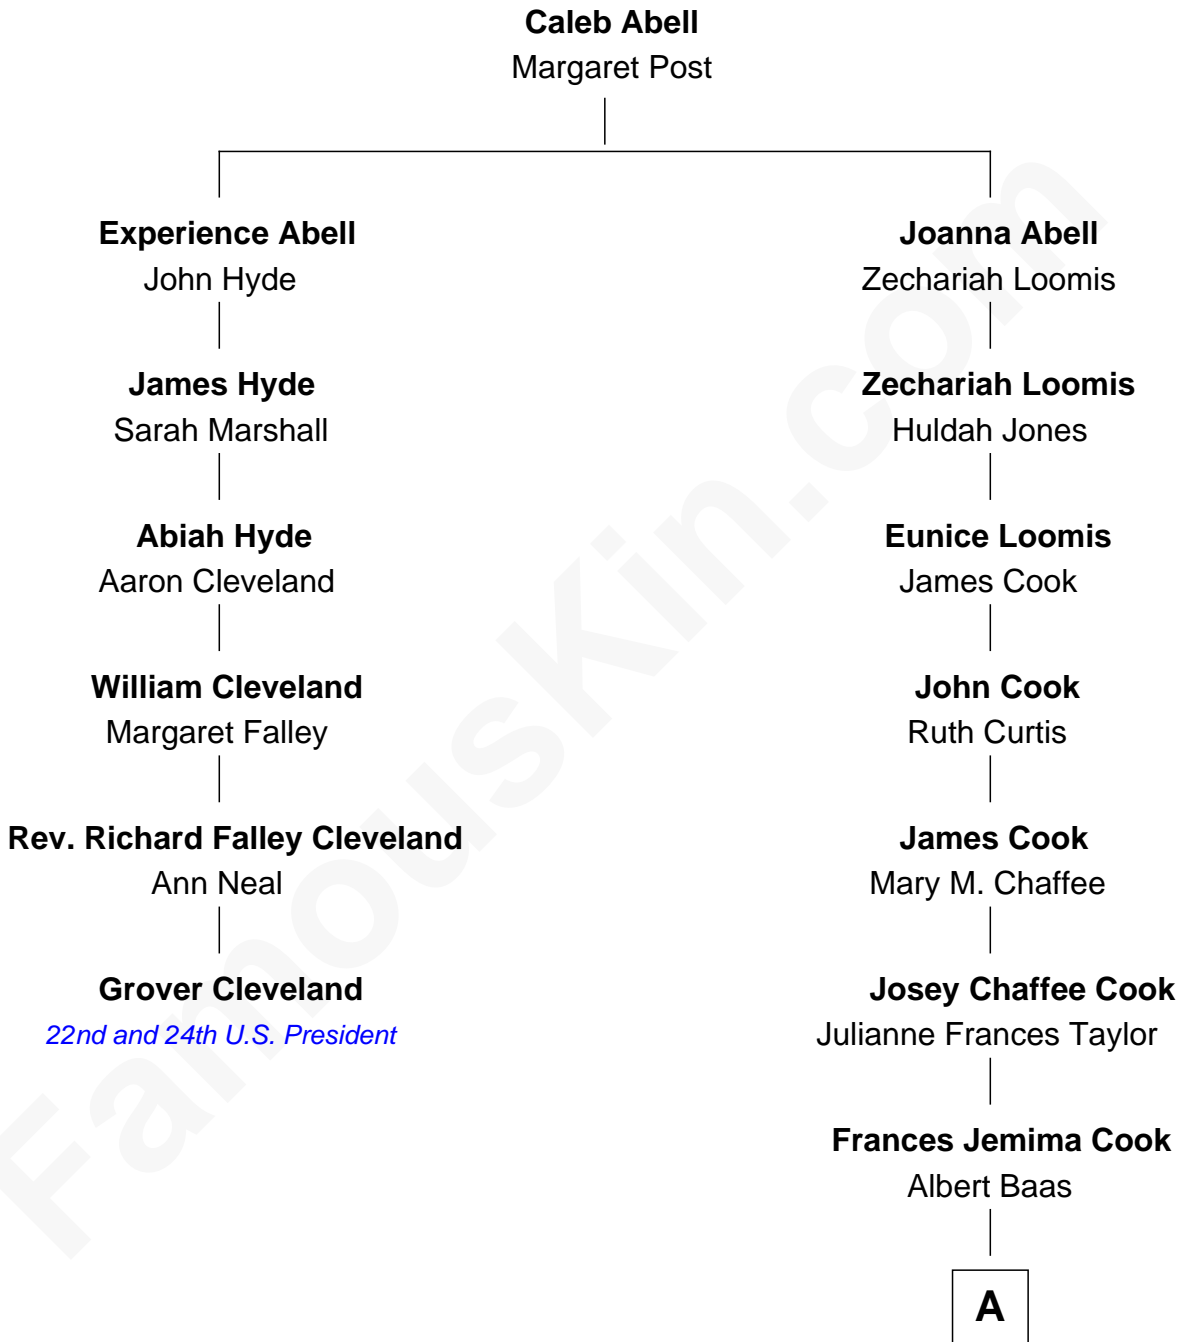

FamousKin.com

Relationship Chart of

Grover Cleveland

22nd and 24th U.S. President

5th cousin 3 times removed of

Shadoe Stevens

Radio Disc Jockey

A

LaVerne M. Baas
Keith Karl Ingstad

Shadoe Stevens
Radio Disc Jockey

FamousKin.com