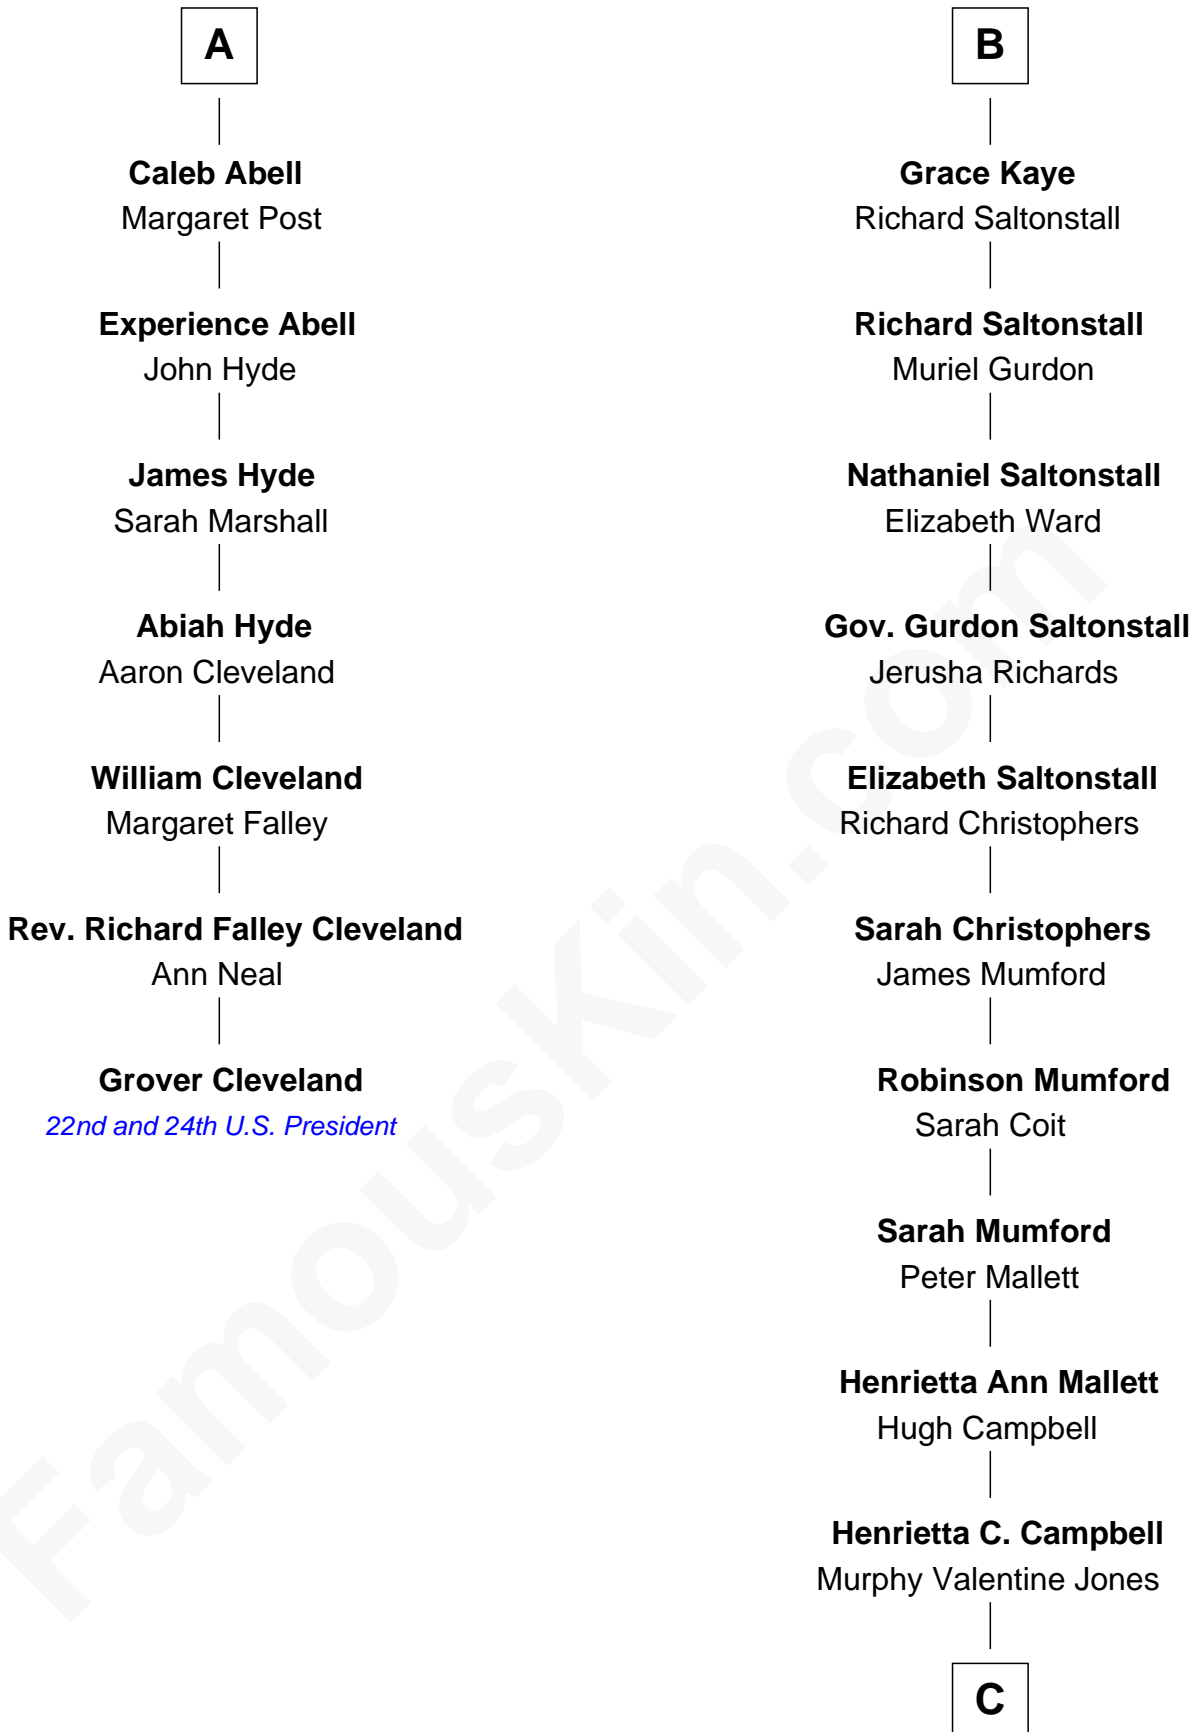

FamousKin.com

Relationship Chart of

Grover Cleveland

22nd and 24th U.S. President

13th cousin 6 times removed of

Angela Y. Davis

Civil Rights Activist and former Black Panther

C

Murphy Renchor Jones

Mollie Spencer

Benjamin Frank Davis

Sallye Margarite Bell

Angela Y. Davis

Civil Rights Activist and former Black Panther

FamousKin.com