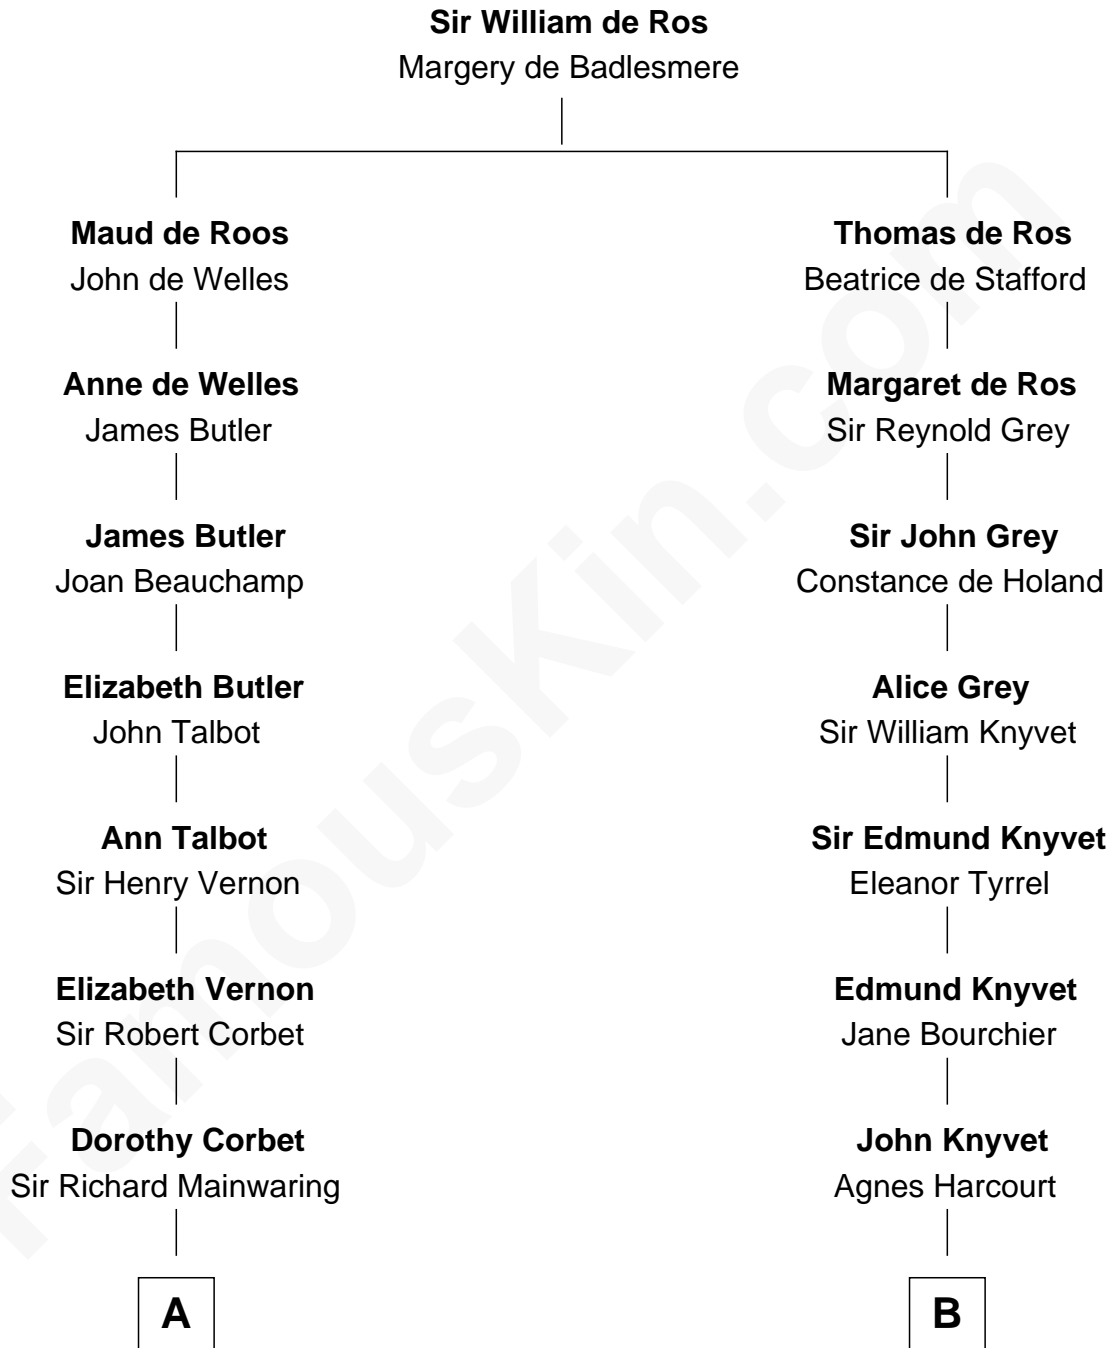

FamousKin.com

Relationship Chart of

Grover Cleveland

22nd and 24th U.S. President

17th cousin 3 times removed of

Angela Y. Davis

Civil Rights Activist and former Black Panther

C

Henrietta C. Campbell
Murphy Valentine Jones

Murphy Renchor Jones
Mollie Spencer

Benjamin Frank Davis
Sallye Margarite Bell

Angela Y. Davis

Civil Rights Activist and former Black Panther