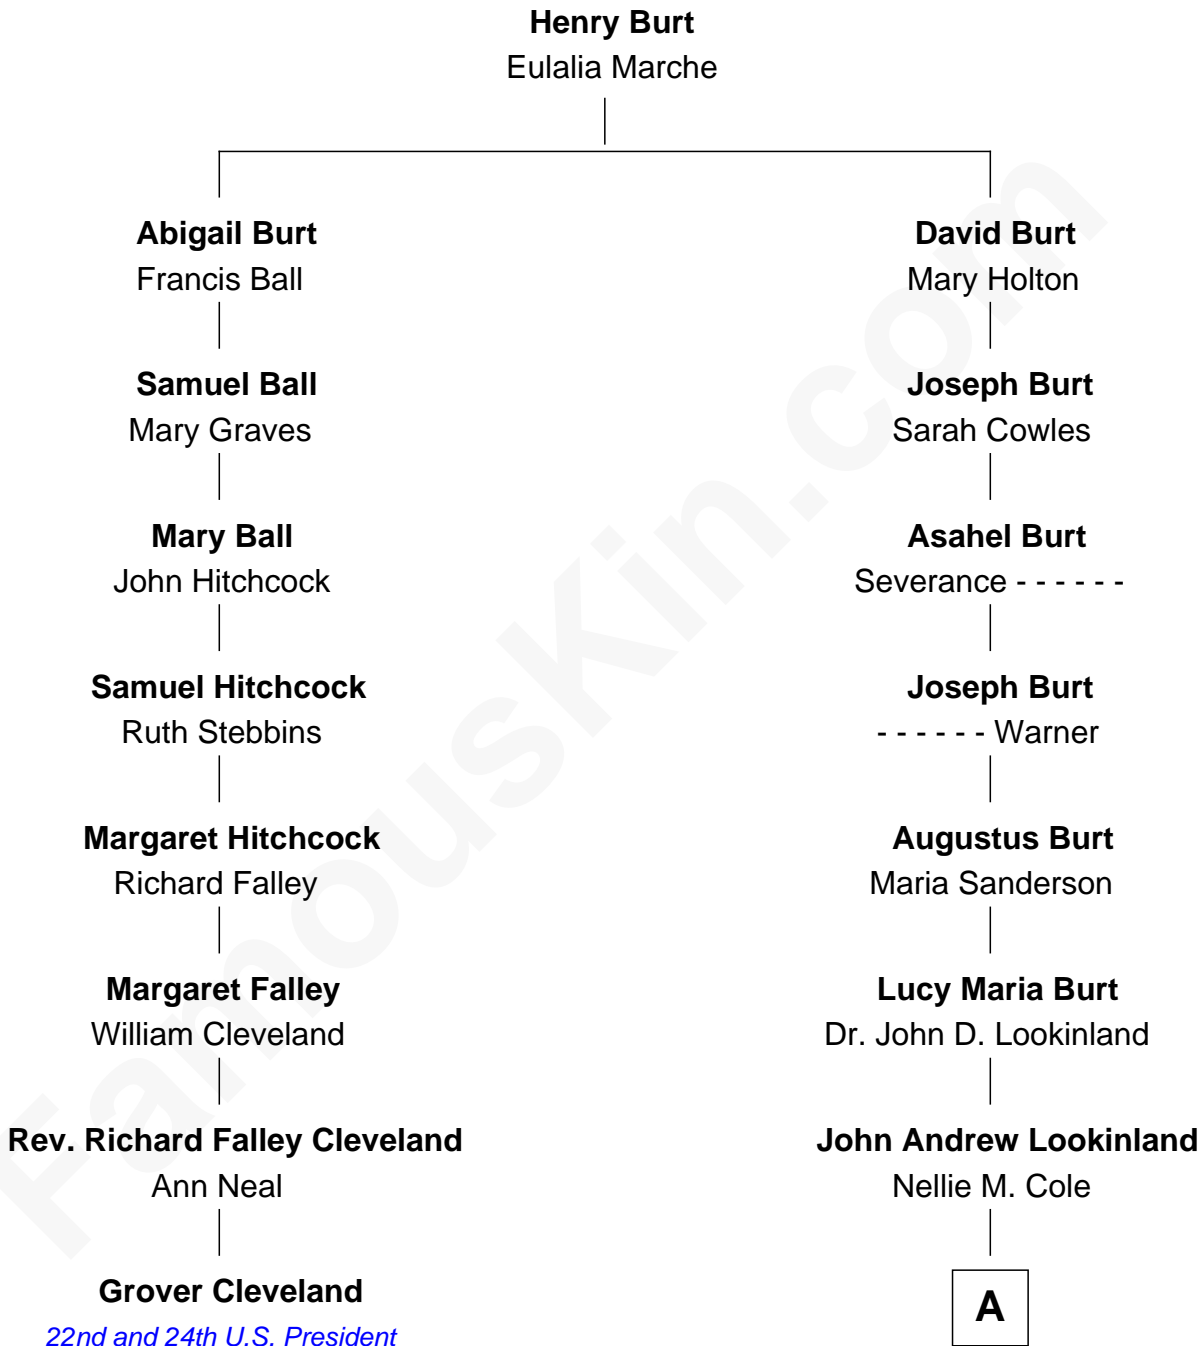

FamousKin.com Relationship Chart of

Grover Cleveland

22nd and 24th U.S. President

7th cousin 2 times removed of

Michael Lookinland

TV Actor

A

—
Orrin Paul Lookinland

Madeline Tait

—
Paul Russell Lookinland

Karen Ruth McKinney

—
Michael Lookinland

TV Actor

FamousKin.com