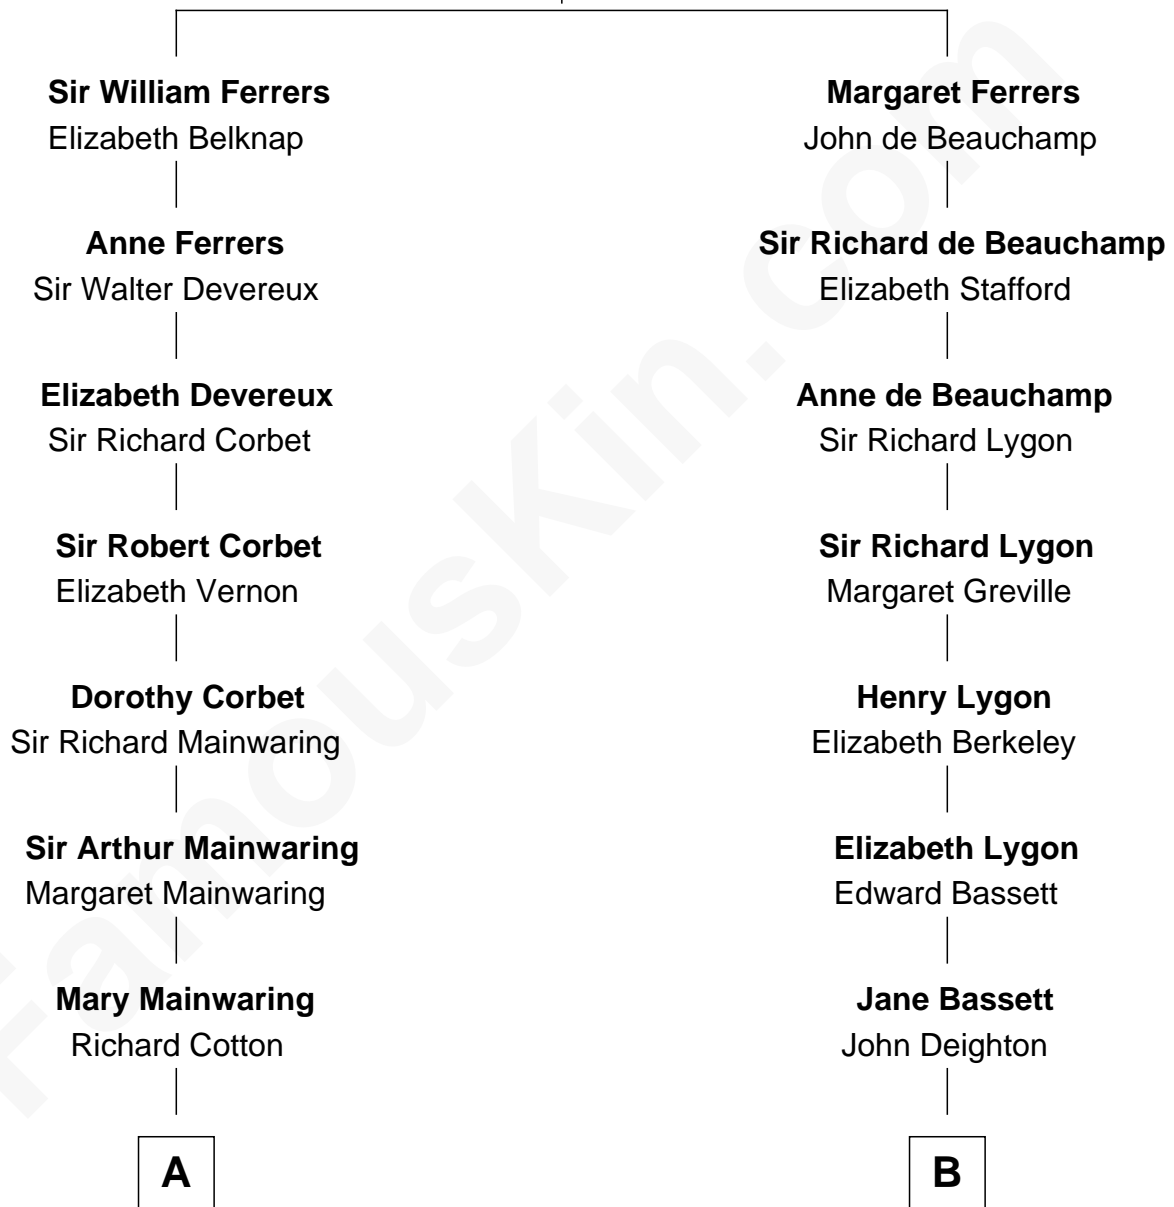

FamousKin.com Relationship Chart of

Grover Cleveland

22nd and 24th U.S. President

15th cousin 4 times removed of

Michael Lookinland

TV Actor

Sir Edmund Ferrers

Ellen Roche