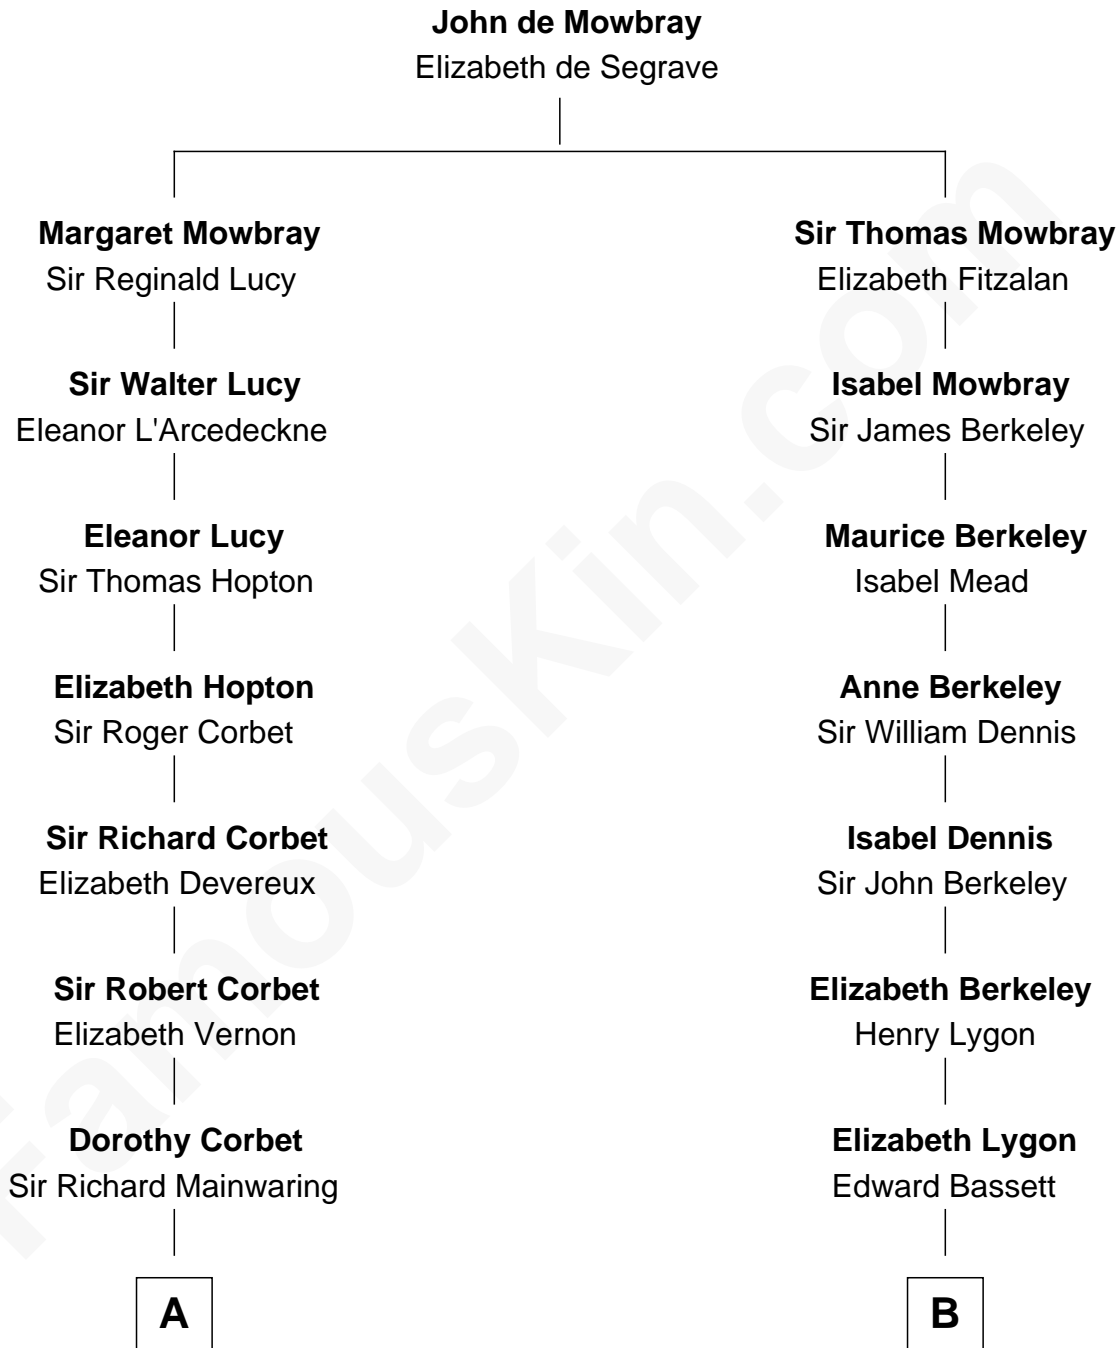

FamousKin.com

Relationship Chart of

Grover Cleveland

22nd and 24th U.S. President

17th cousin 3 times removed of

Michael Lookinland

TV Actor