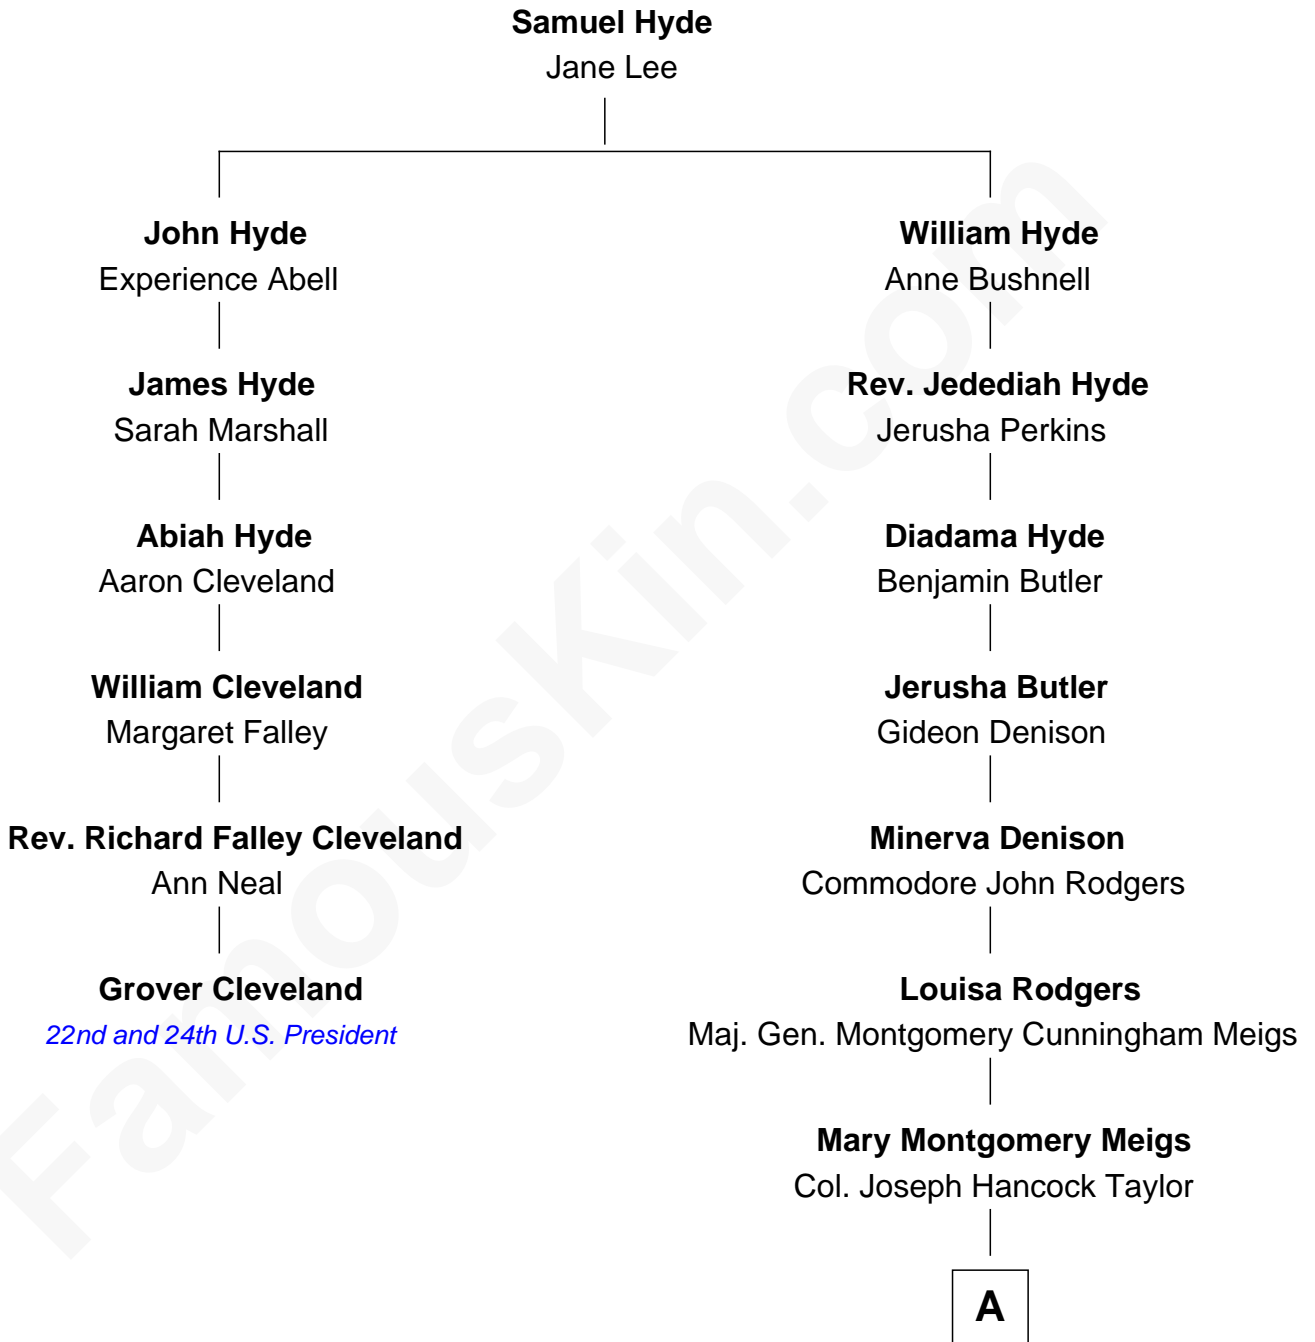

## Relationship Chart of

### Grover Cleveland

*22nd and 24th U.S. President*

5th cousin 5 times removed of

**Parker Stevenson**

*TV and Movie Actor*

**A**

—  
**Evelyn Taylor**

Eli Kirk Price