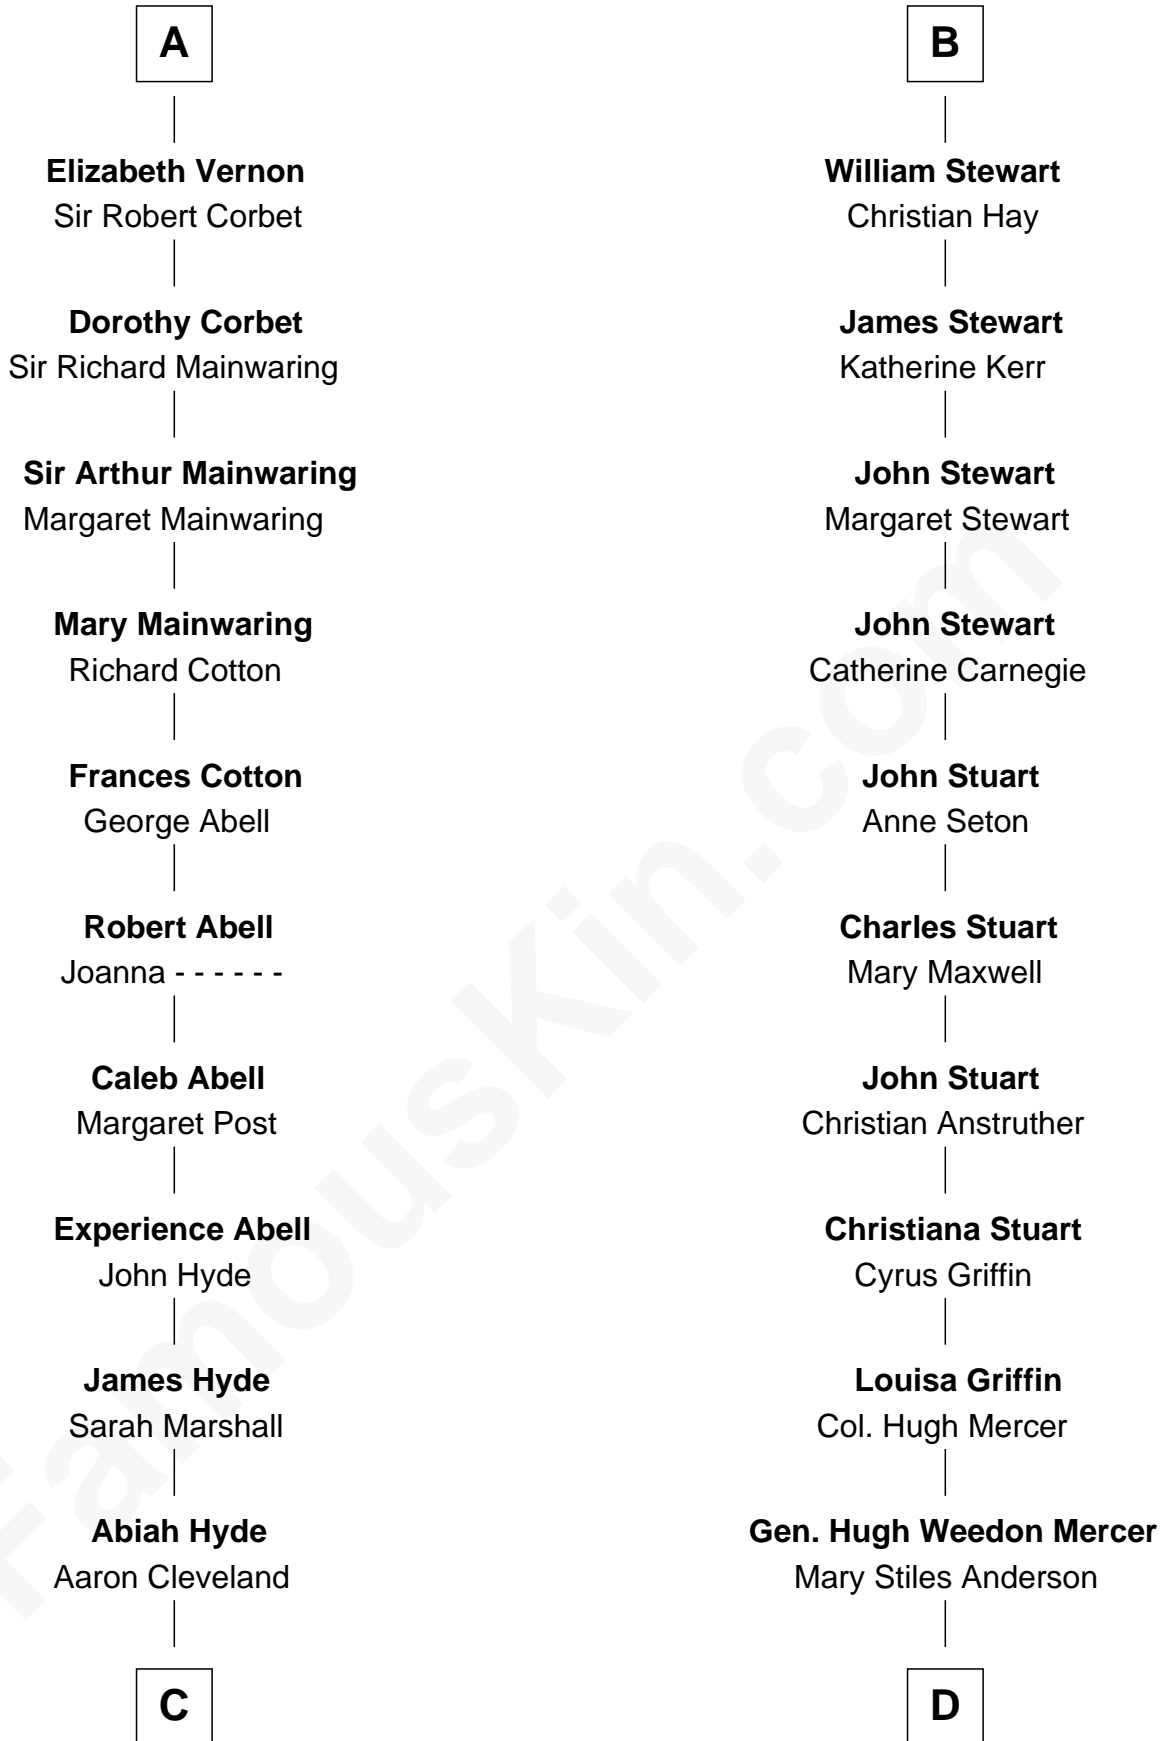

FamousKin.com

Relationship Chart of

Grover Cleveland

22nd and 24th U.S. President

19th cousin of

Johnny Mercer

Songwriter and Co-Founder of Capitol Records

FamousKin.com