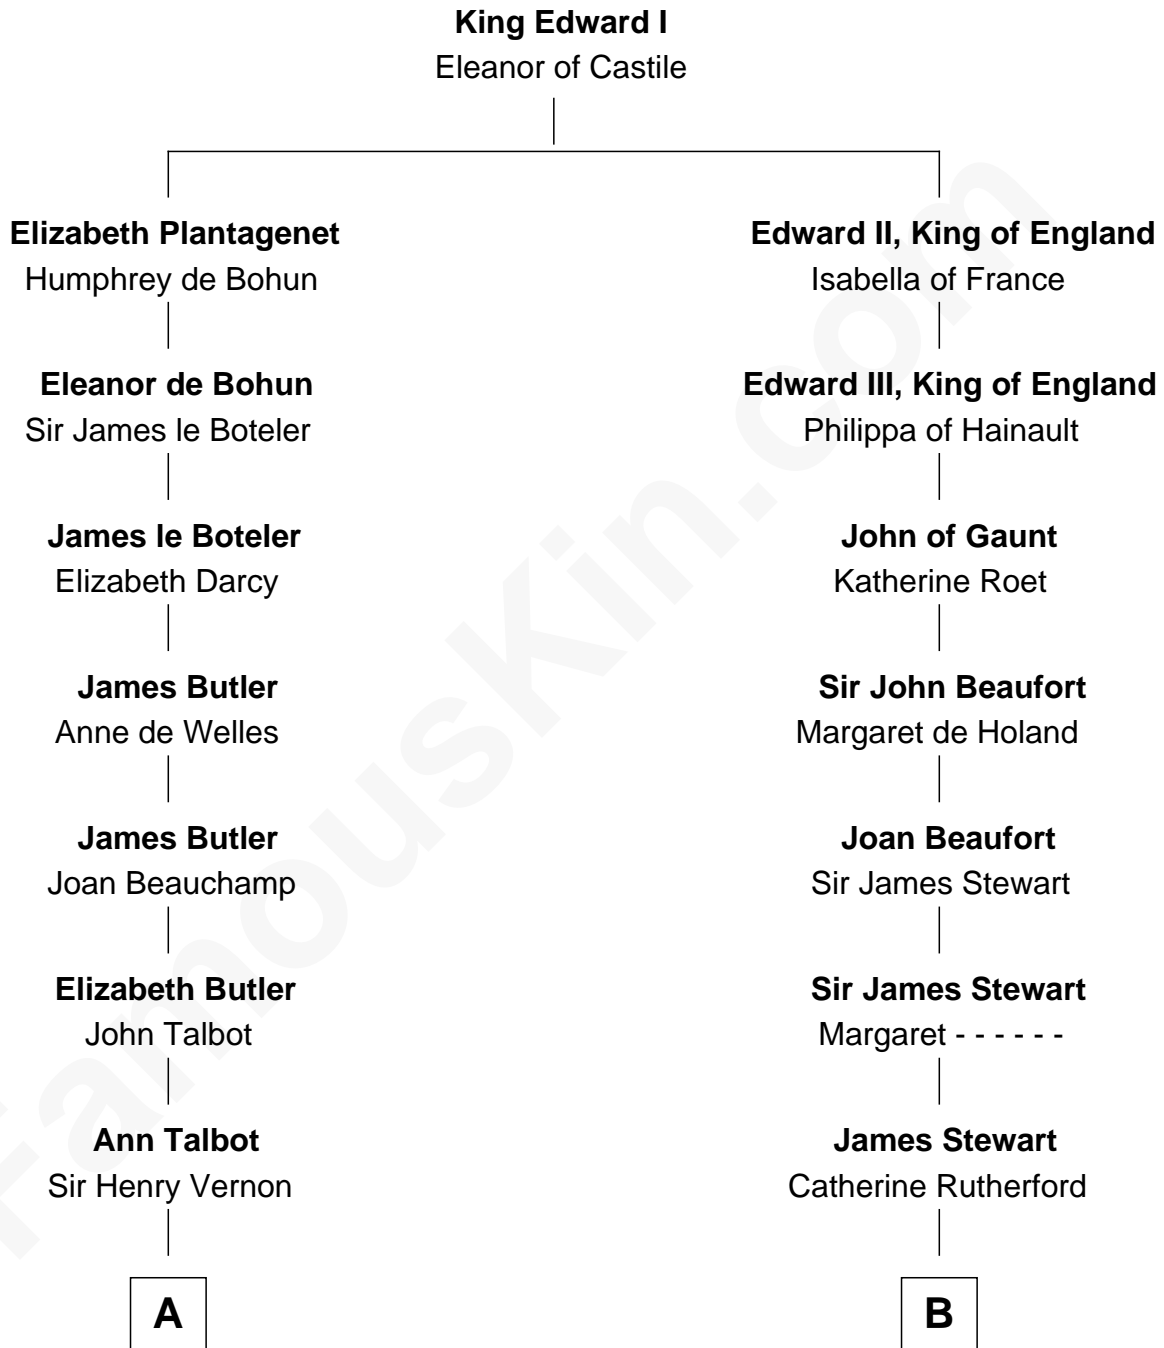

FamousKin.com

Relationship Chart of

Grover Cleveland

22nd and 24th U.S. President

19th cousin of

Johnny Mercer

Songwriter and Co-Founder of Capitol Records

FamousKin.com