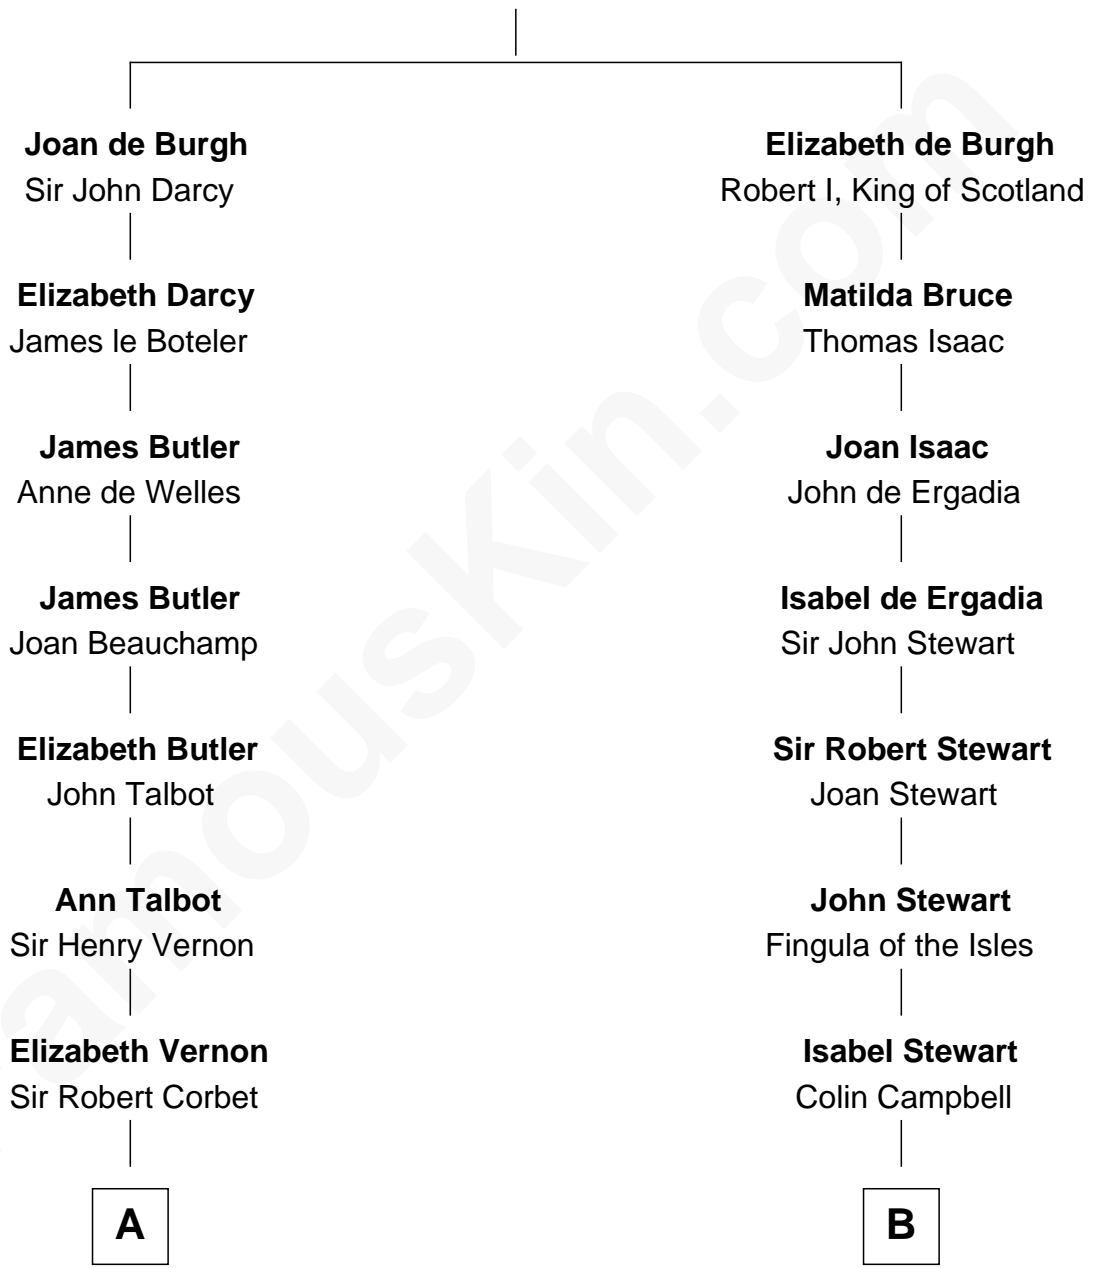

## Relationship Chart of

### Grover Cleveland

22nd and 24th U.S. President

18th cousin 2 times removed of

**Johnny Mercer**

Songwriter and Co-Founder of Capitol Records

**Sir Richard de Burgh**

Margaret - - - - -

FamousKin.com