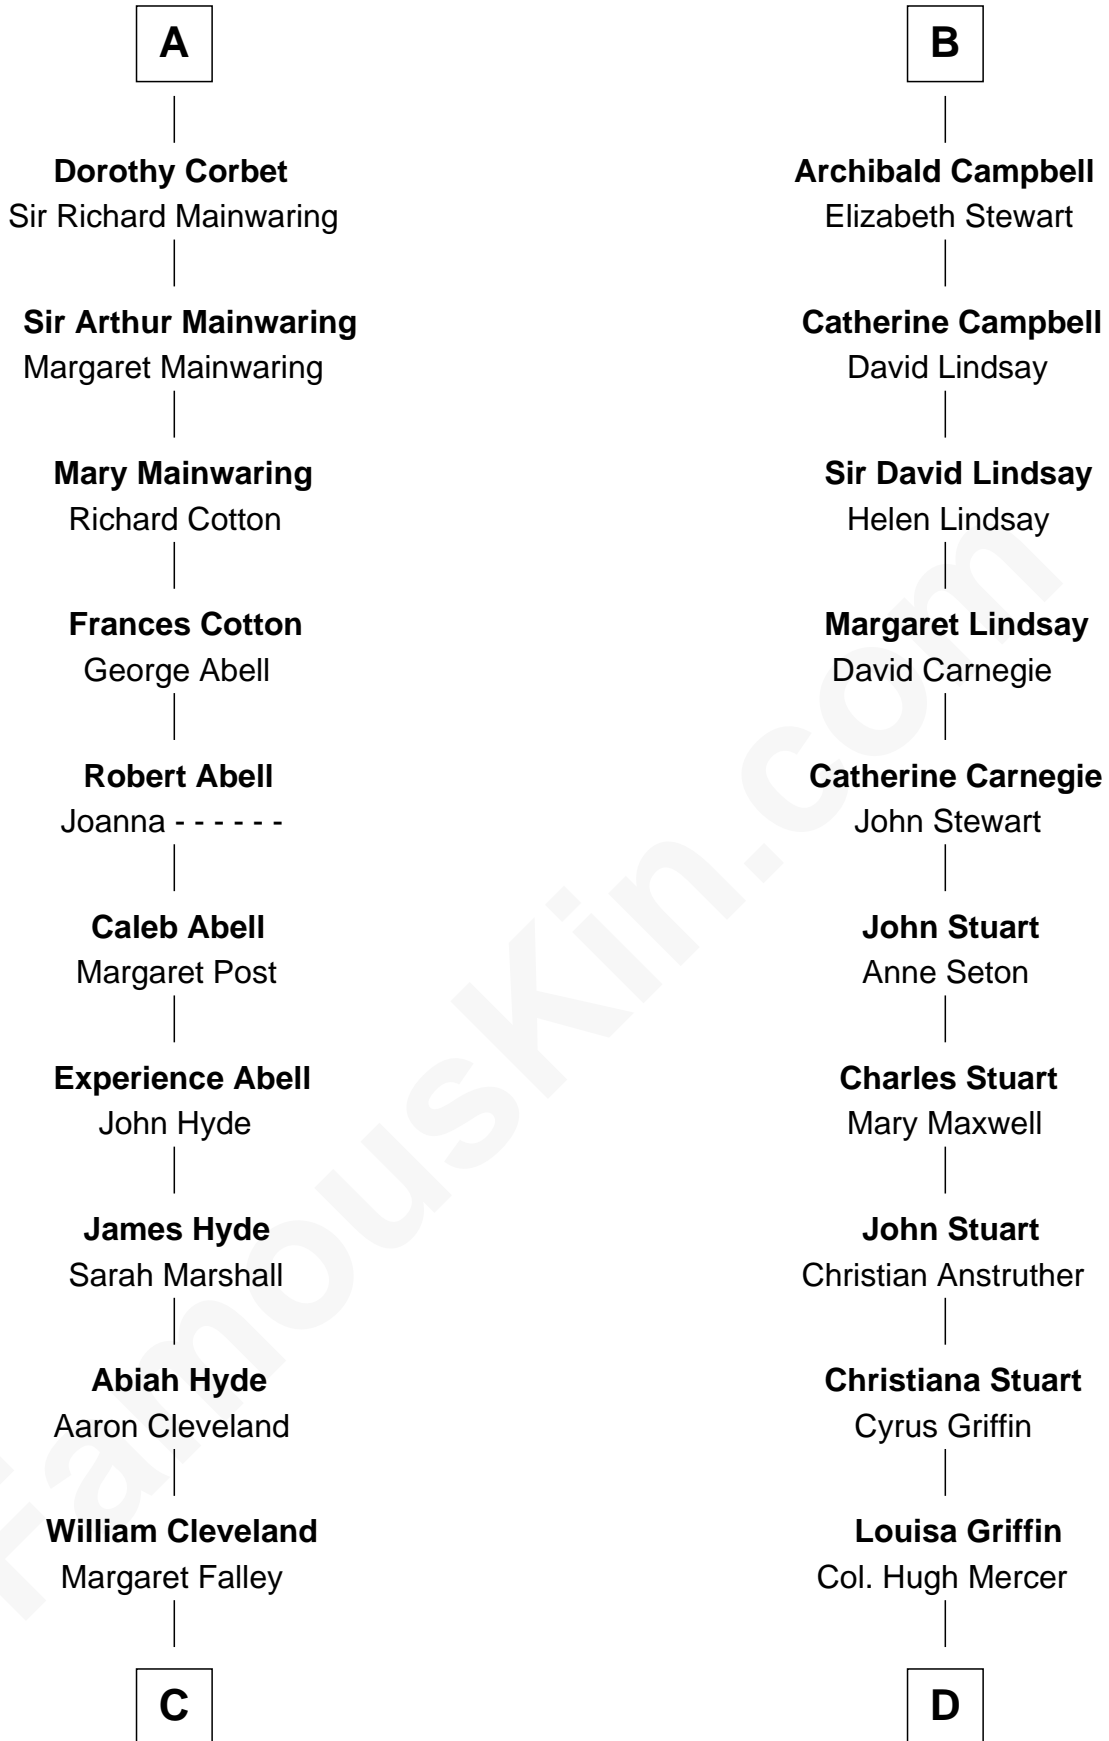

## Relationship Chart of

### Grover Cleveland

22nd and 24th U.S. President

18th cousin 2 times removed of

**Johnny Mercer**

Songwriter and Co-Founder of Capitol Records

**Sir Richard de Burgh**

Margaret - - - - -

FamousKin.com