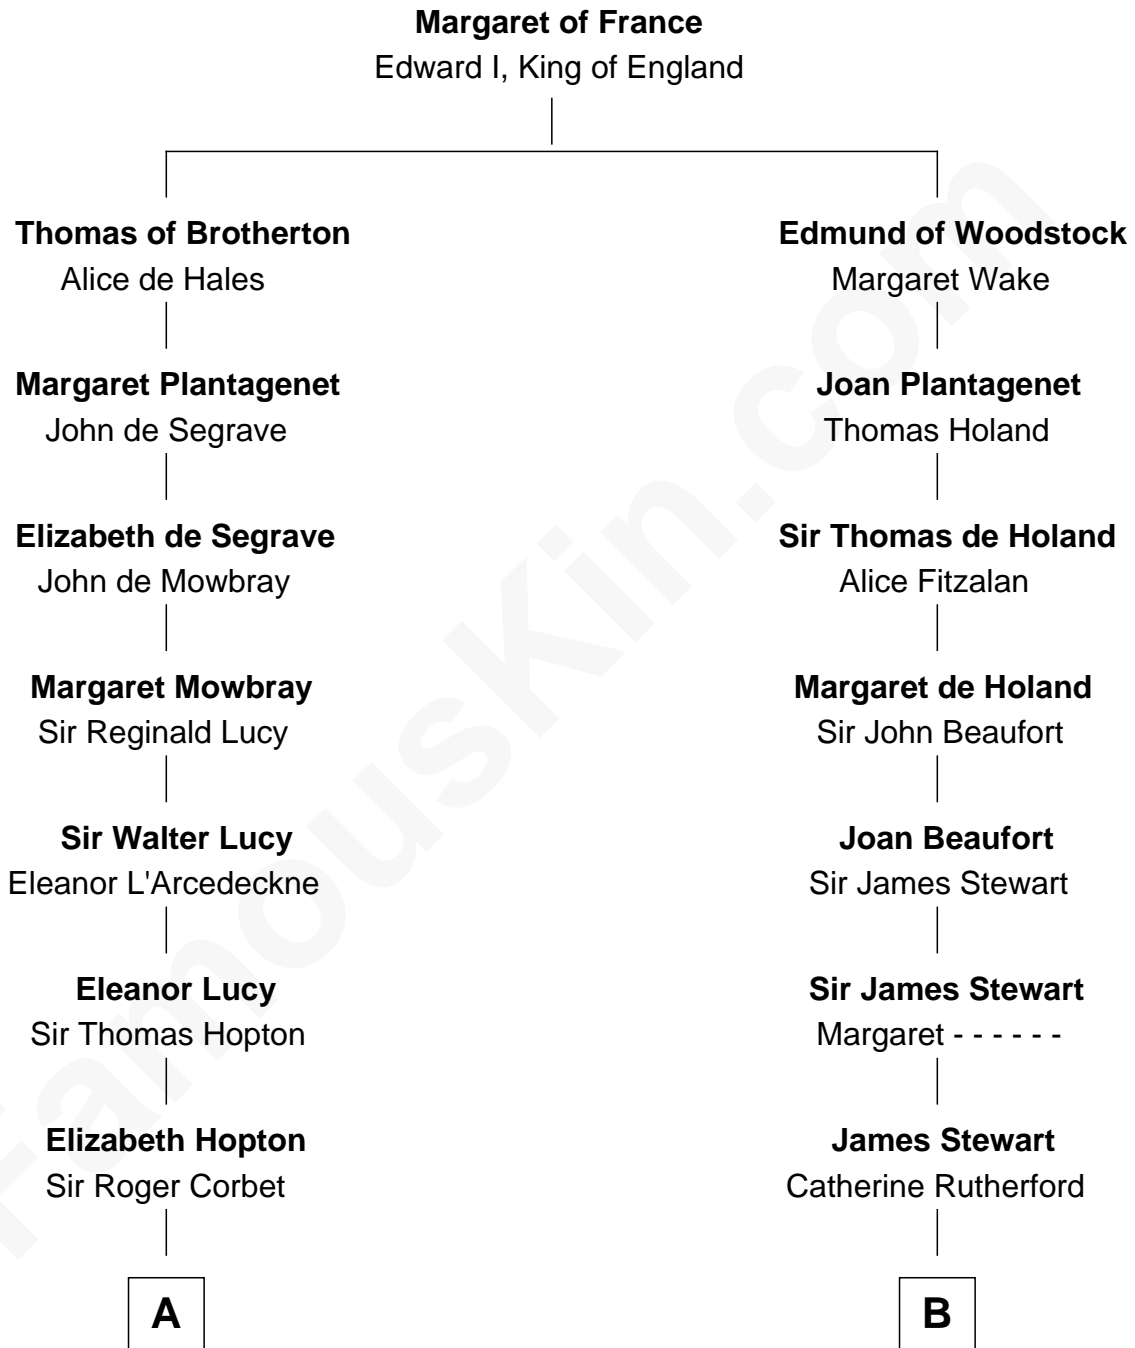

FamousKin.com

Relationship Chart of

Grover Cleveland

22nd and 24th U.S. President

19th cousin 1 time removed of

Johnny Mercer

Songwriter and Co-Founder of Capitol Records