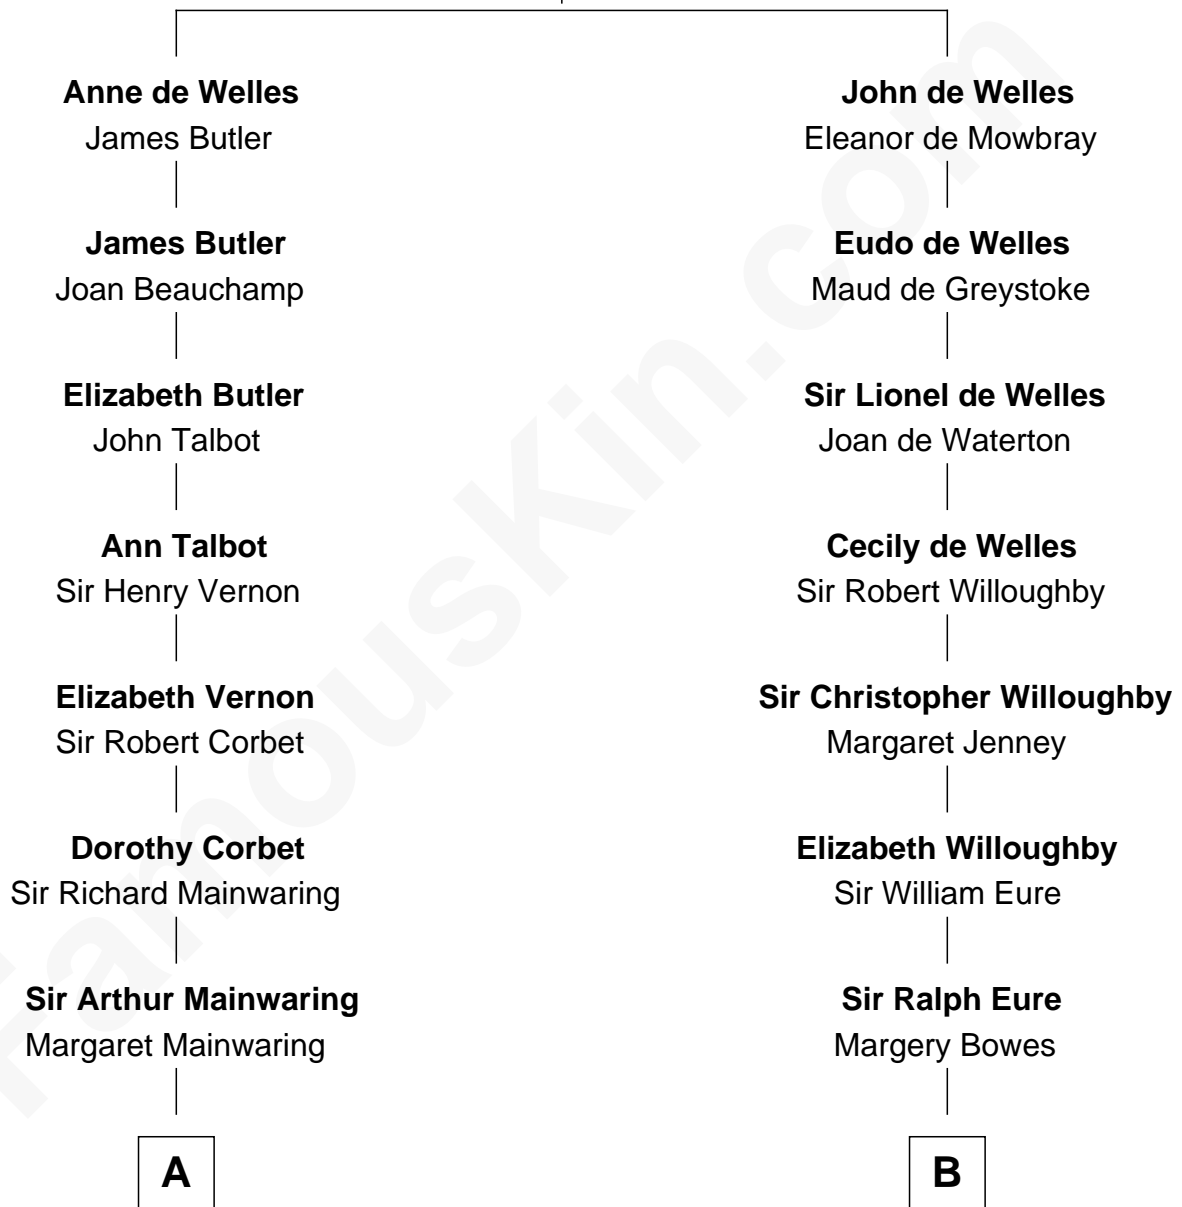

FamousKin.com

Relationship Chart of

Grover Cleveland

22nd and 24th U.S. President

16th cousin 4 times removed of

Zach Snyder
Filmmaker

John de Welles
Maud de Roos

C

Jennie Minerva Danforth

John Batchelder Manley

Helen Danforth Manley

Dr. Edgar Earl Reeves

Marsha Manley Reeves

Charles Edward Snyder

Zach Snyder

Filmmaker