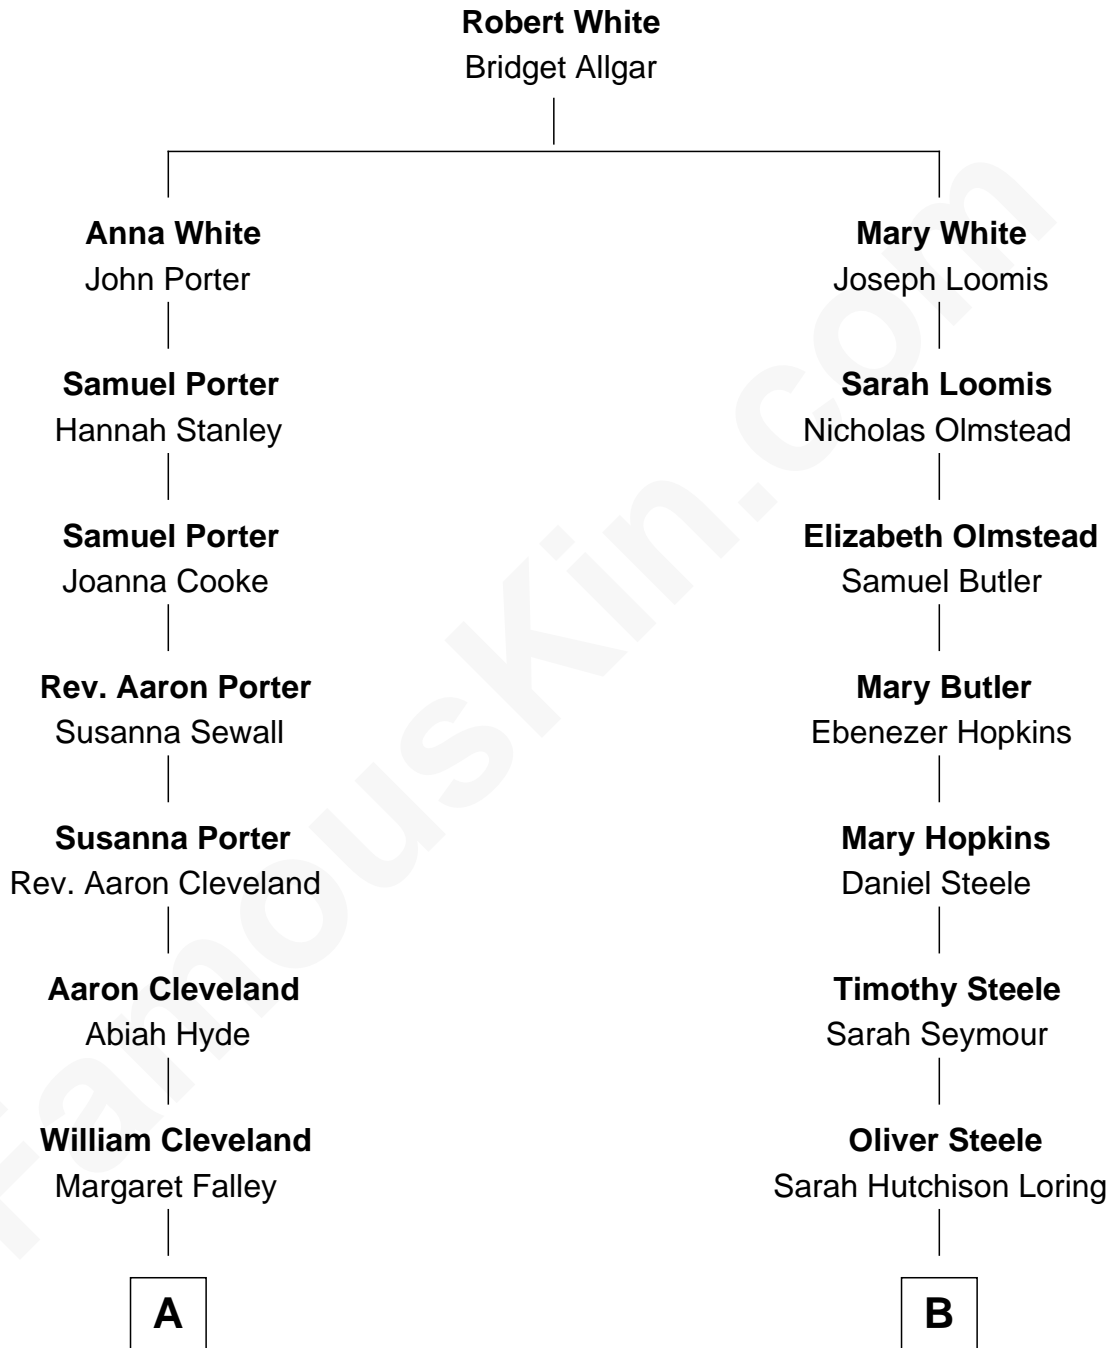

FamousKin.com

Relationship Chart of

Grover Cleveland

22nd and 24th U.S. President

8th cousin 1 time removed of

Benton MacKaye

Co-Founder, Appalachian Trail

A

Rev. Richard Falley Cleveland

Ann Neal

Grover Cleveland

22nd and 24th U.S. President

B

Emily Benton Steele

Col. James Morrison MacKaye

James Morrison Steele MacKaye