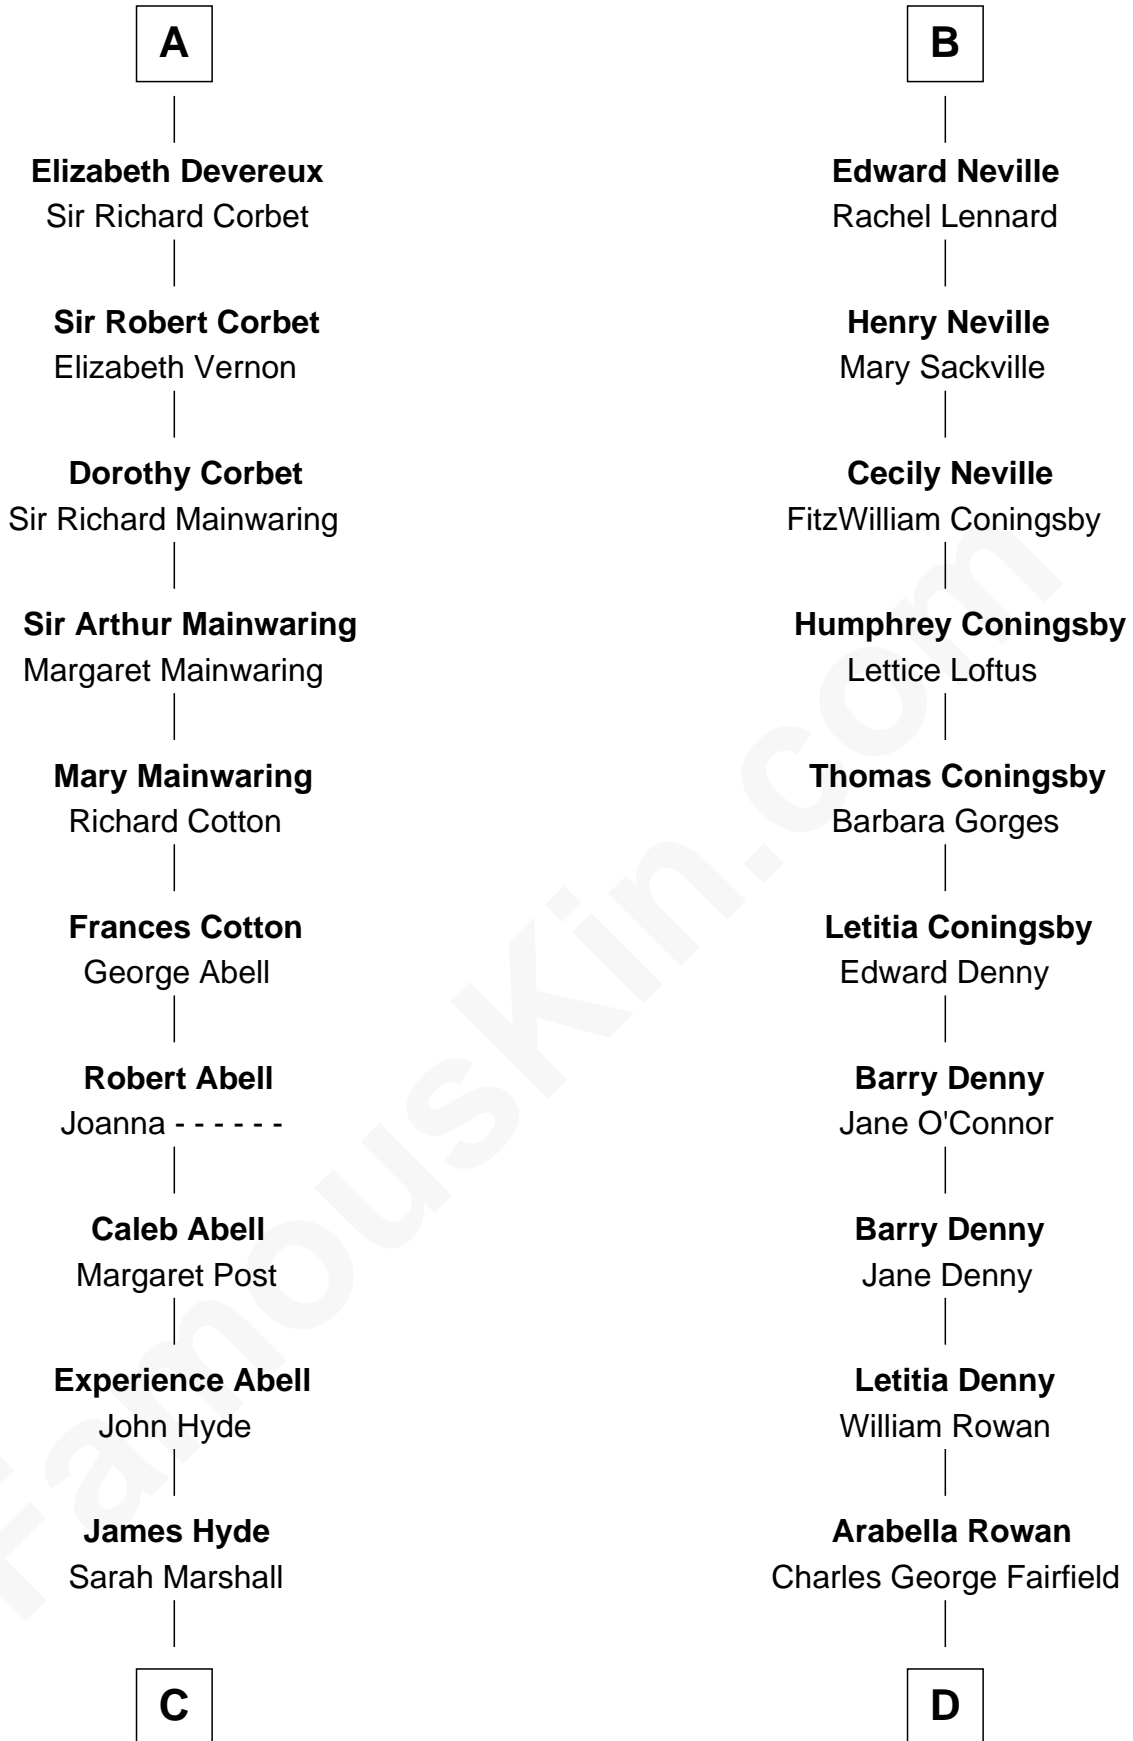

## Relationship Chart of

### Grover Cleveland

22nd and 24th U.S. President

19th cousin 1 time removed of

**Anthony West**

Novelist and writer for the New Yorker

**Sir Hugh I de Audley**

Iseult de Mortimer

**C**

**Abiah Hyde**  
Aaron Cleveland

**William Cleveland**  
Margaret Falley

**Rev. Richard Falley Cleveland**  
Ann Neal

**Grover Cleveland**  
*22nd and 24th U.S. President*

**D**

**Charles Fairfield**  
Isabella Campbell Mackenzie

**Cicily Isabel Fairfield**  
Herbert George Wells

**Anthony West**  
*British Novelist*

FamousKin.com