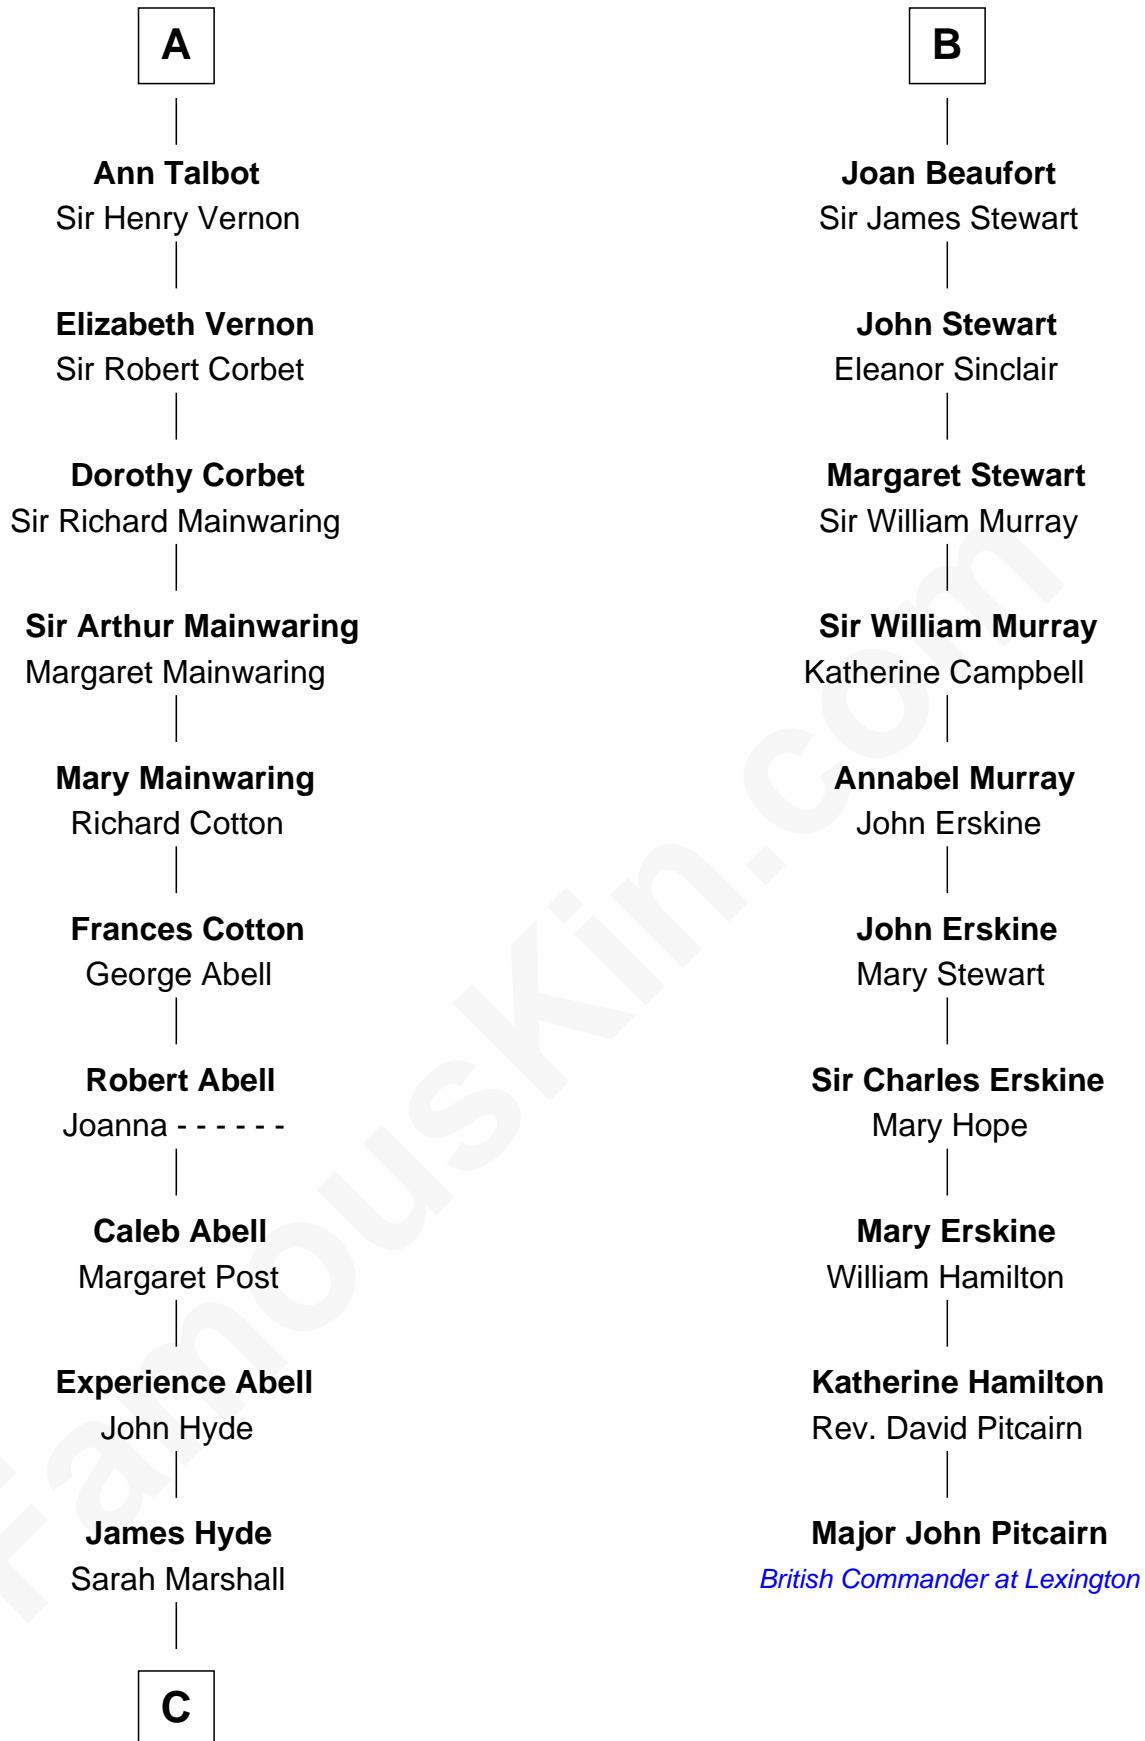

FamousKin.com

Relationship Chart of

Grover Cleveland

22nd and 24th U.S. President

16th cousin 4 times removed of

Major John Pitcairn

British Commander at Battle of Lexington

C

—
Abiah Hyde

Aaron Cleveland

—
William Cleveland

Margaret Falley

—
Rev. Richard Falley Cleveland

Ann Neal

—
Grover Cleveland

22nd and 24th U.S. President