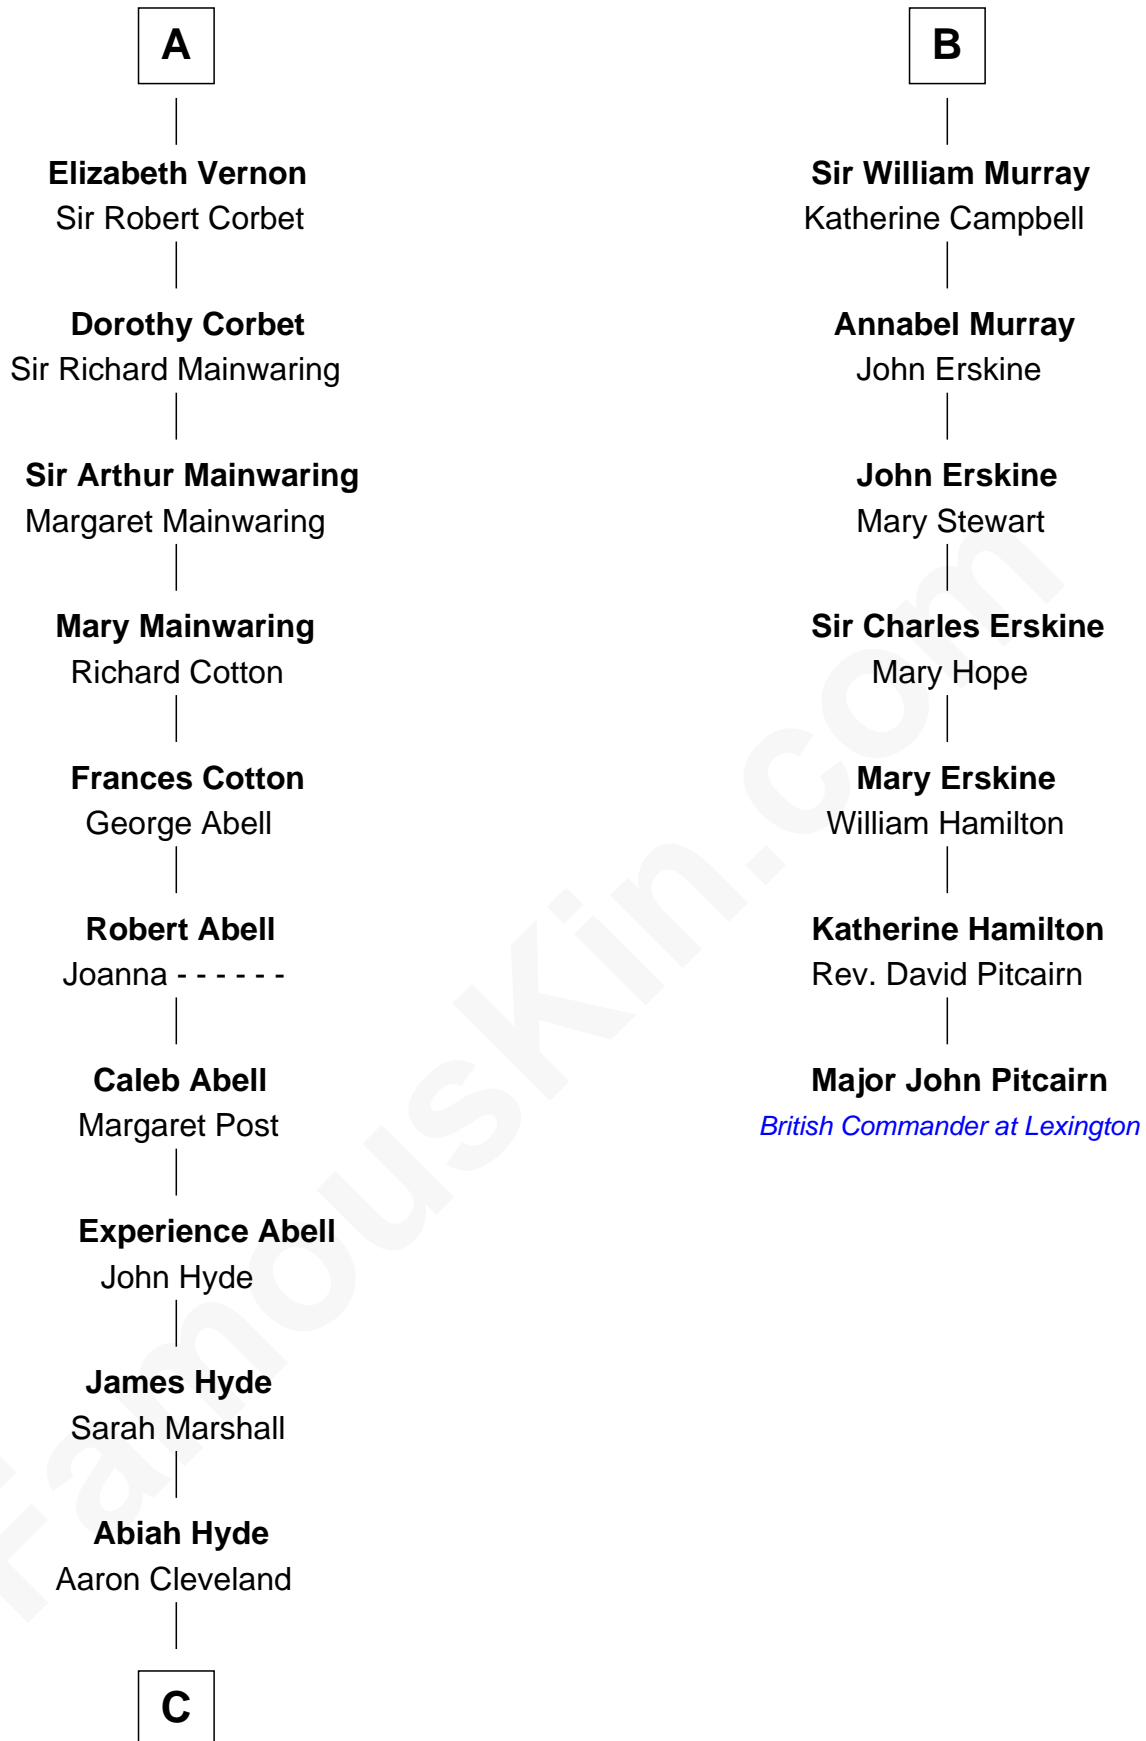

FamousKin.com

Relationship Chart of

Grover Cleveland

22nd and 24th U.S. President

13th cousin 6 times removed of

Major John Pitcairn

British Commander at Battle of Lexington

C

—
William Cleveland

Margaret Falley

—
Rev. Richard Falley Cleveland

Ann Neal

—
Grover Cleveland

22nd and 24th U.S. President

FamousKin.com