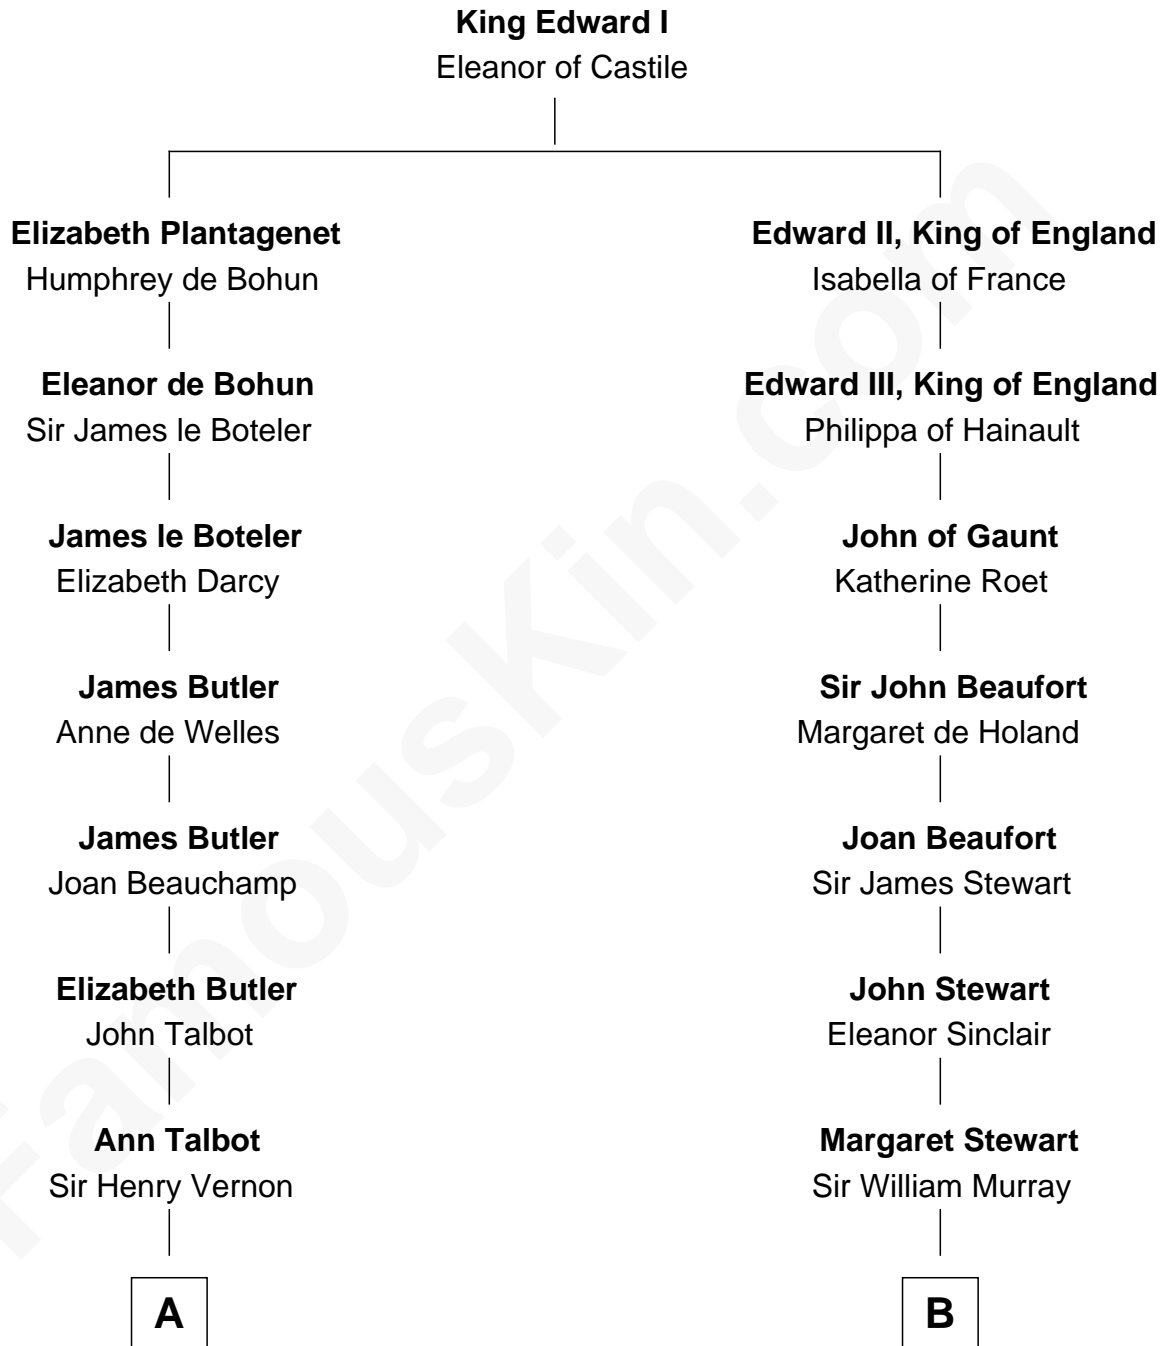

FamousKin.com

Relationship Chart of

Grover Cleveland

22nd and 24th U.S. President

13th cousin 6 times removed of

Major John Pitcairn

British Commander at Battle of Lexington

C

—
William Cleveland

Margaret Falley

—
Rev. Richard Falley Cleveland

Ann Neal

—
Grover Cleveland

22nd and 24th U.S. President

FamousKin.com