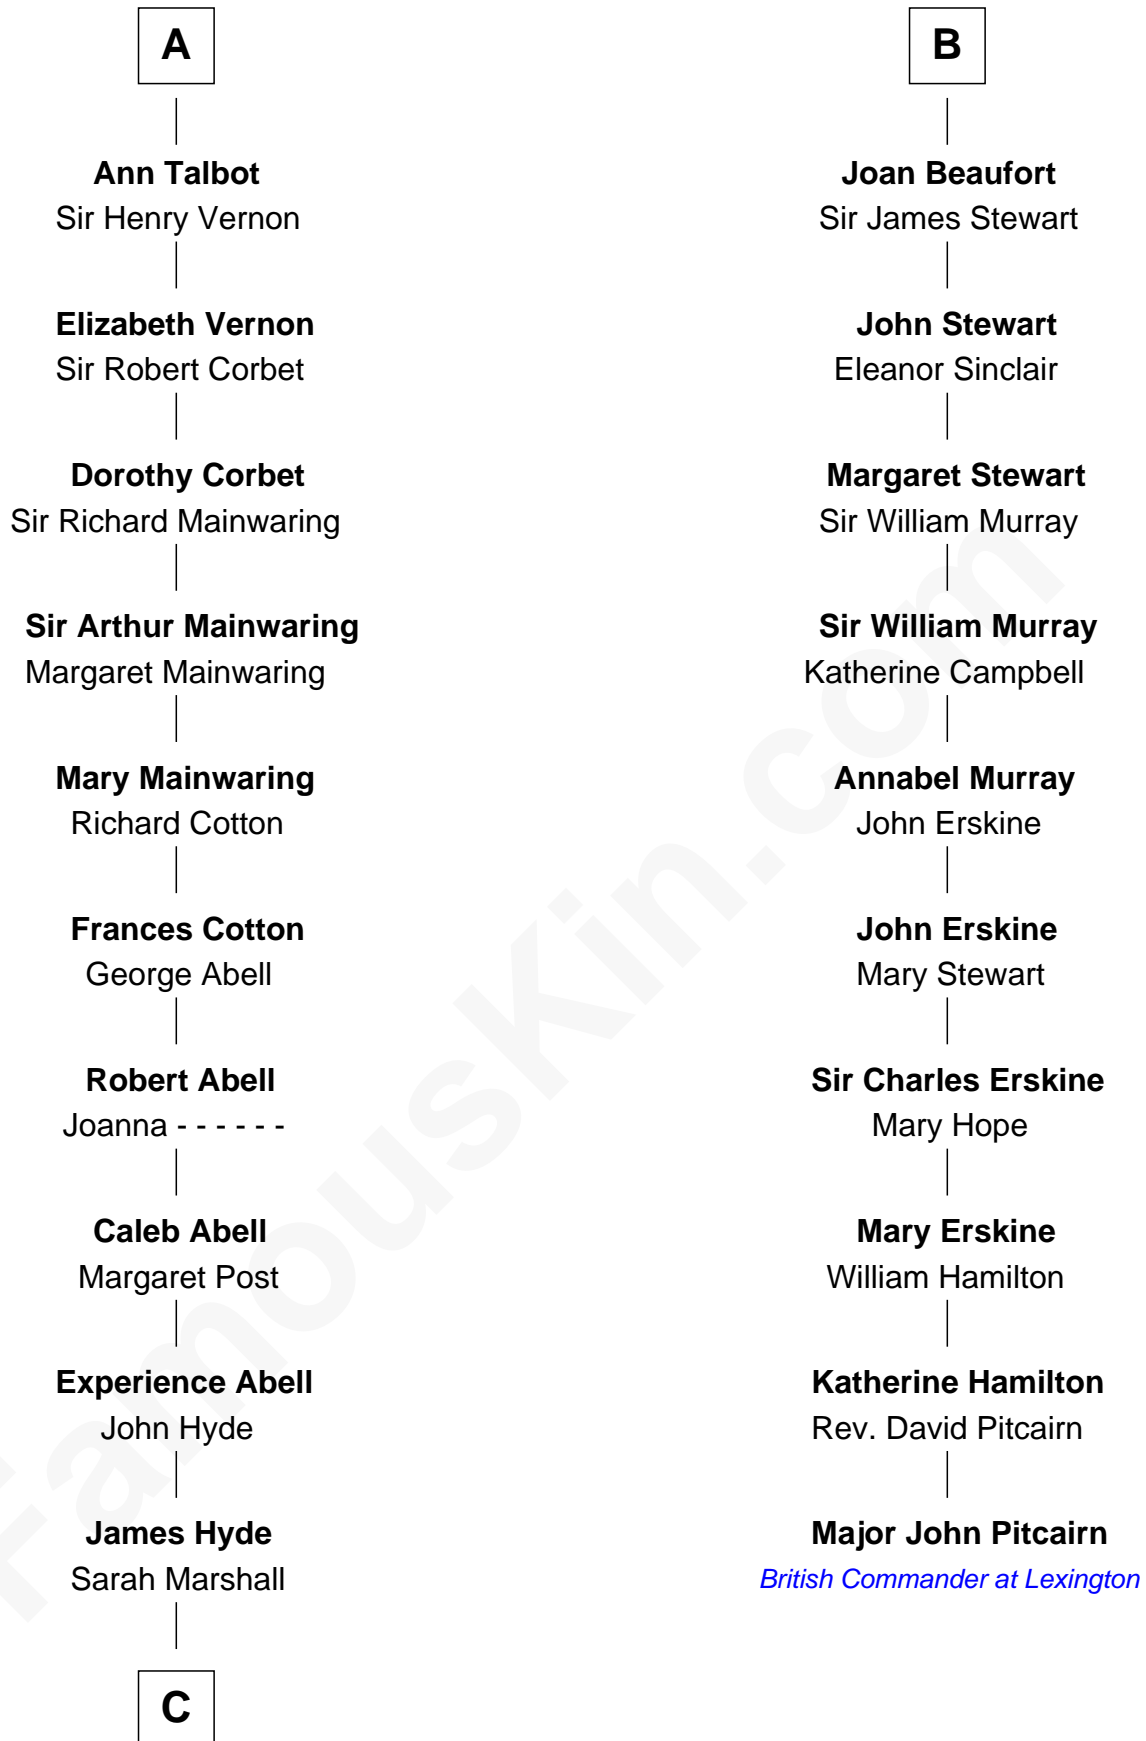

FamousKin.com

Relationship Chart of

Grover Cleveland

22nd and 24th U.S. President

16th cousin 4 times removed of

Major John Pitcairn

British Commander at Battle of Lexington

C

Abiah Hyde

Aaron Cleveland

William Cleveland

Margaret Falley

Rev. Richard Falley Cleveland

Ann Neal

Grover Cleveland

22nd and 24th U.S. President