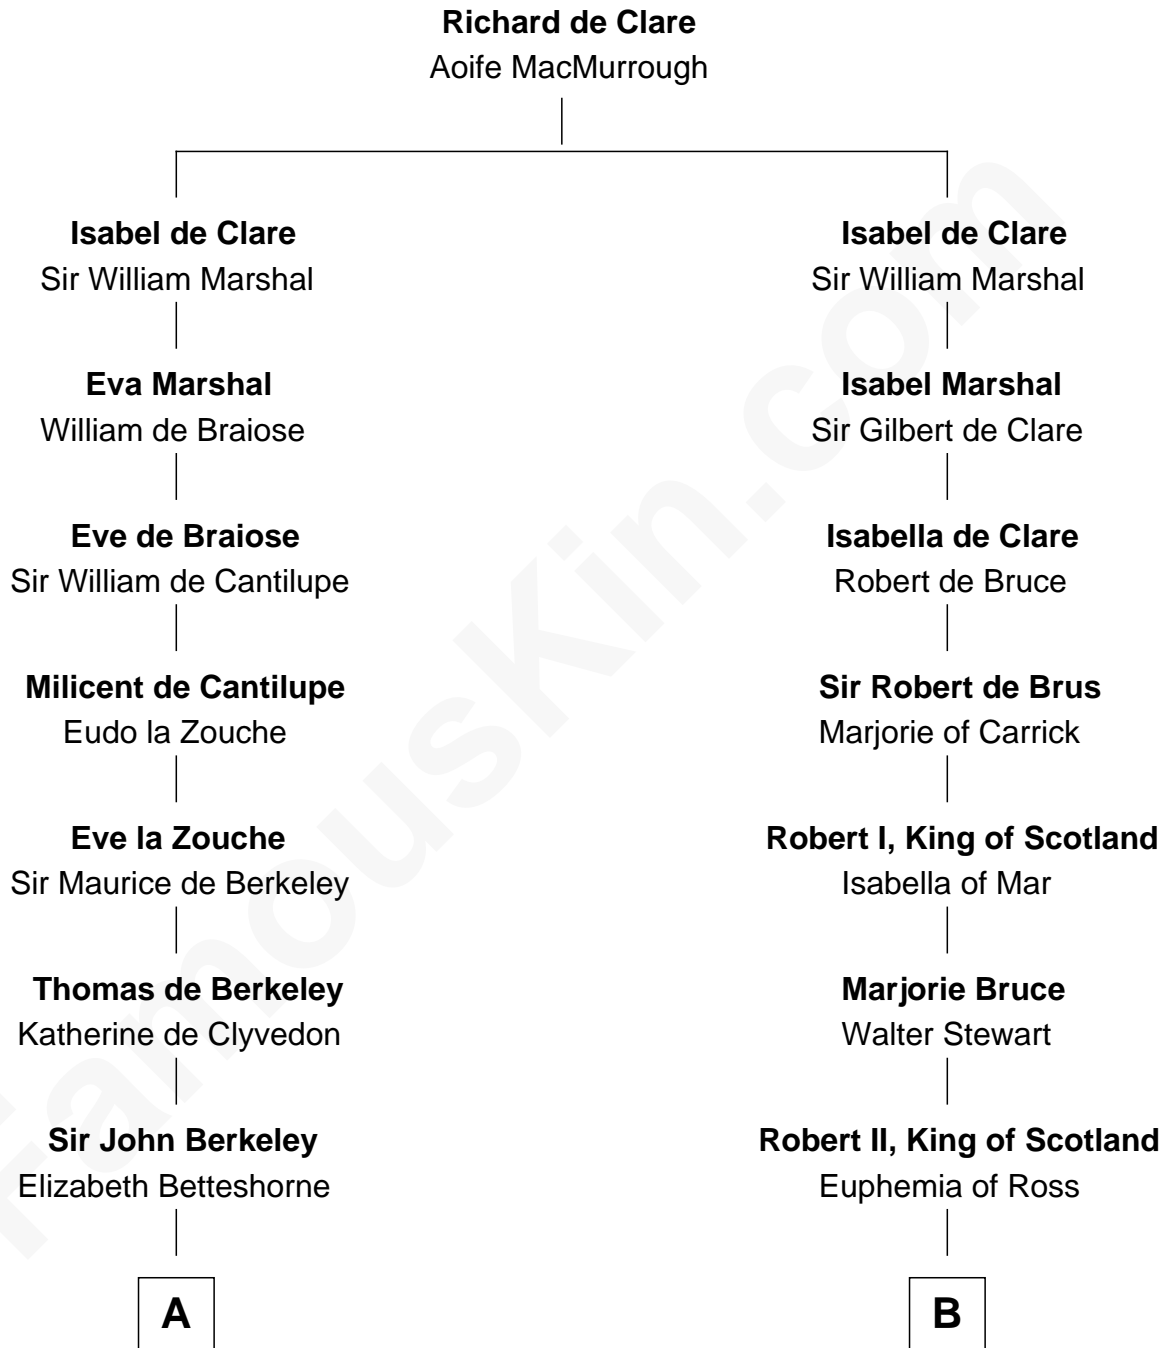

FamousKin.com

Relationship Chart of

Grover Cleveland

22nd and 24th U.S. President

18th cousin 2 times removed of

Major John Pitcairn

British Commander at Battle of Lexington

C

Abiah Hyde
Aaron Cleveland

William Cleveland
Margaret Falley

Rev. Richard Falley Cleveland
Ann Neal

Grover Cleveland
22nd and 24th U.S. President

D

Katherine Hamilton
Rev. David Pitcairn

Major John Pitcairn
British Commander at Lexington