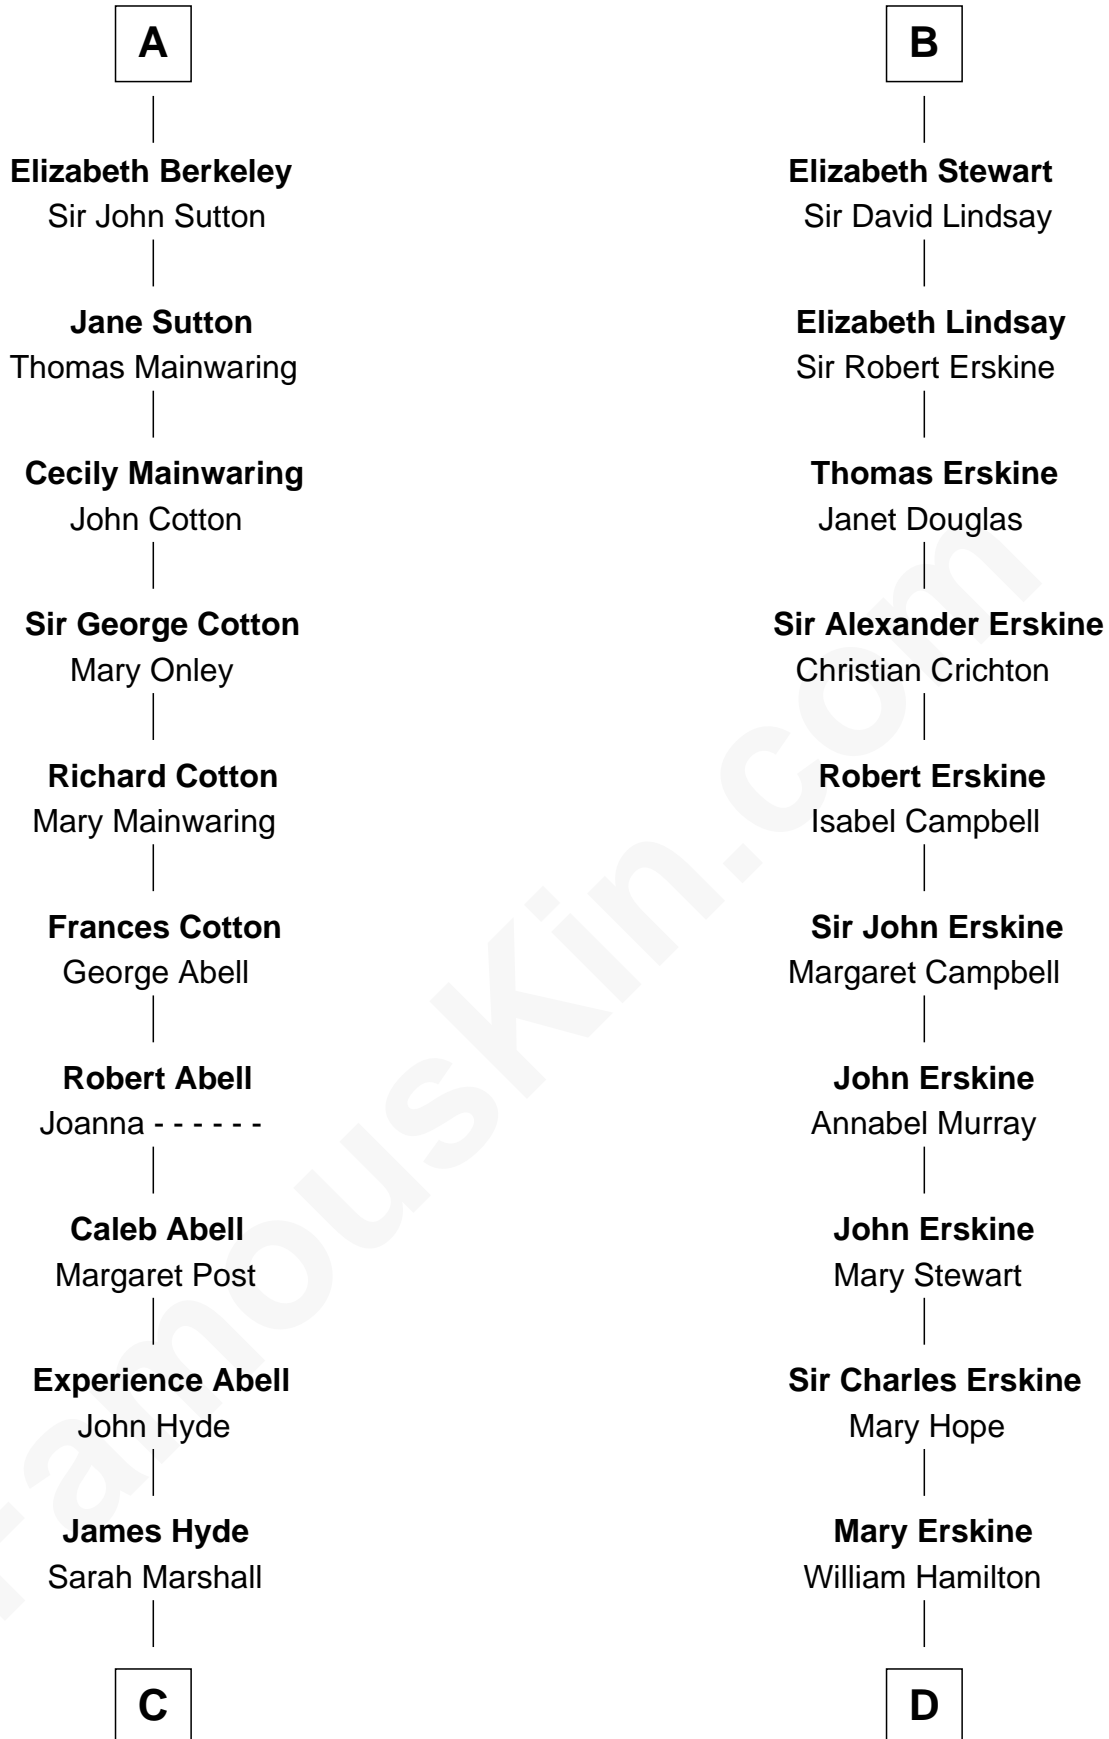

FamousKin.com

Relationship Chart of

Grover Cleveland

22nd and 24th U.S. President

18th cousin 2 times removed of

Major John Pitcairn

British Commander at Battle of Lexington

C

Abiah Hyde
Aaron Cleveland

William Cleveland
Margaret Falley

Rev. Richard Falley Cleveland
Ann Neal

Grover Cleveland
22nd and 24th U.S. President

D

Katherine Hamilton
Rev. David Pitcairn

Major John Pitcairn
British Commander at Lexington