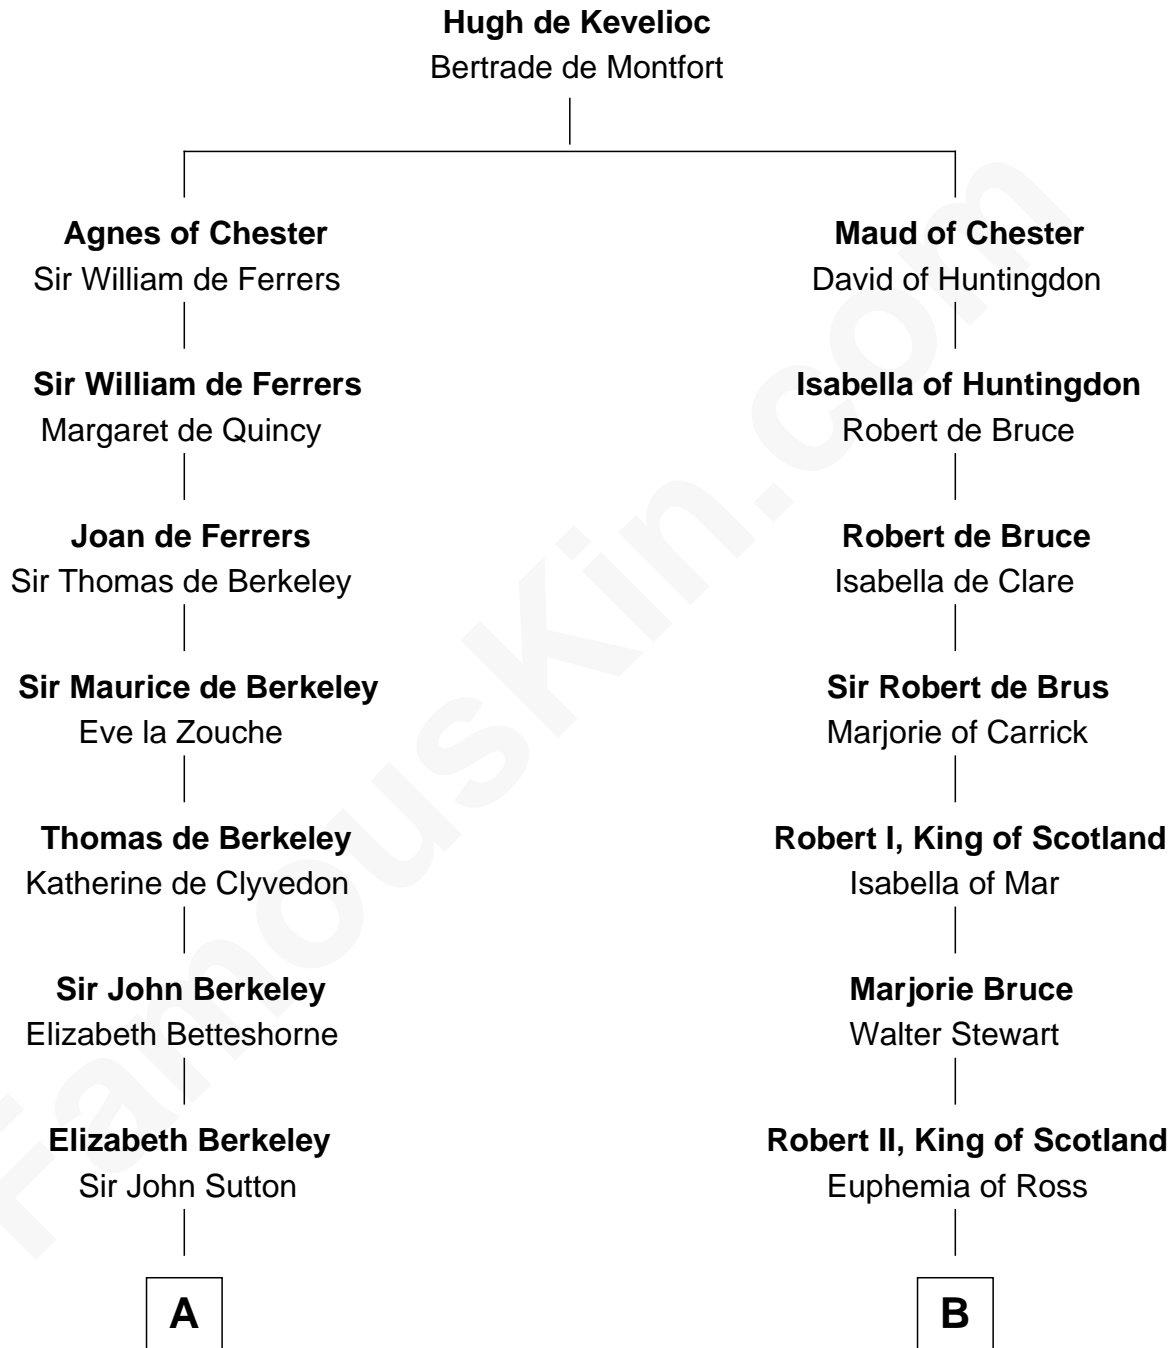

Major John Pitcairn

British Commander at Battle of Lexington