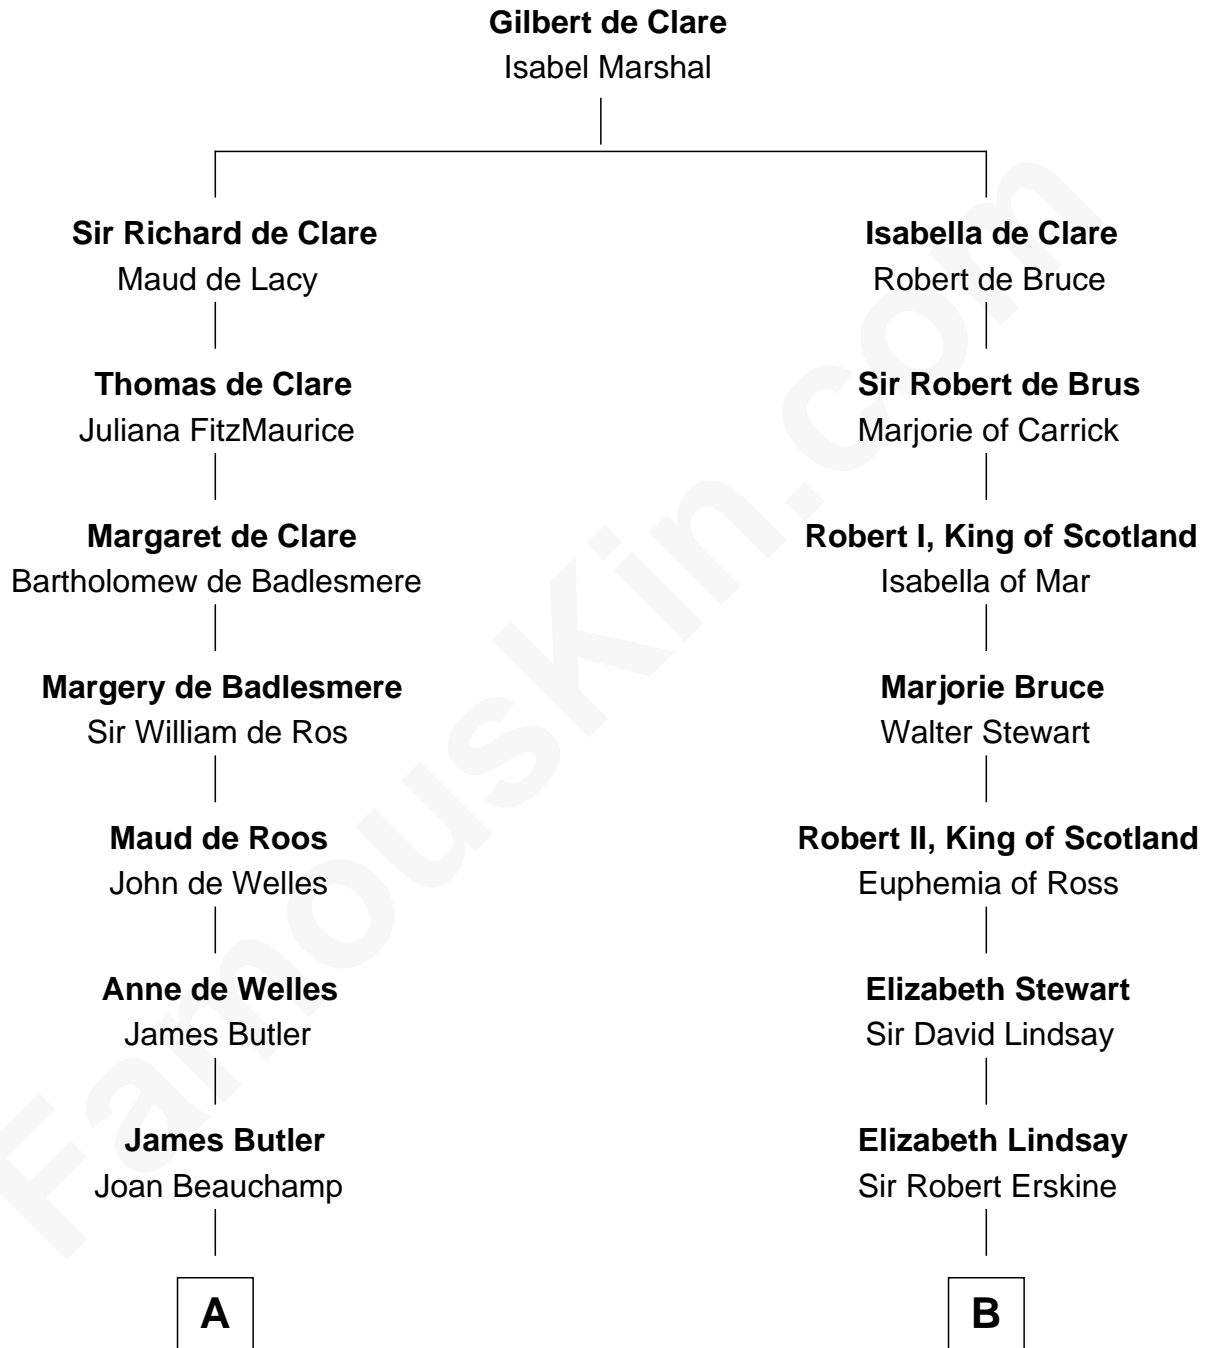

Major John Pitcairn

British Commander at Battle of Lexington