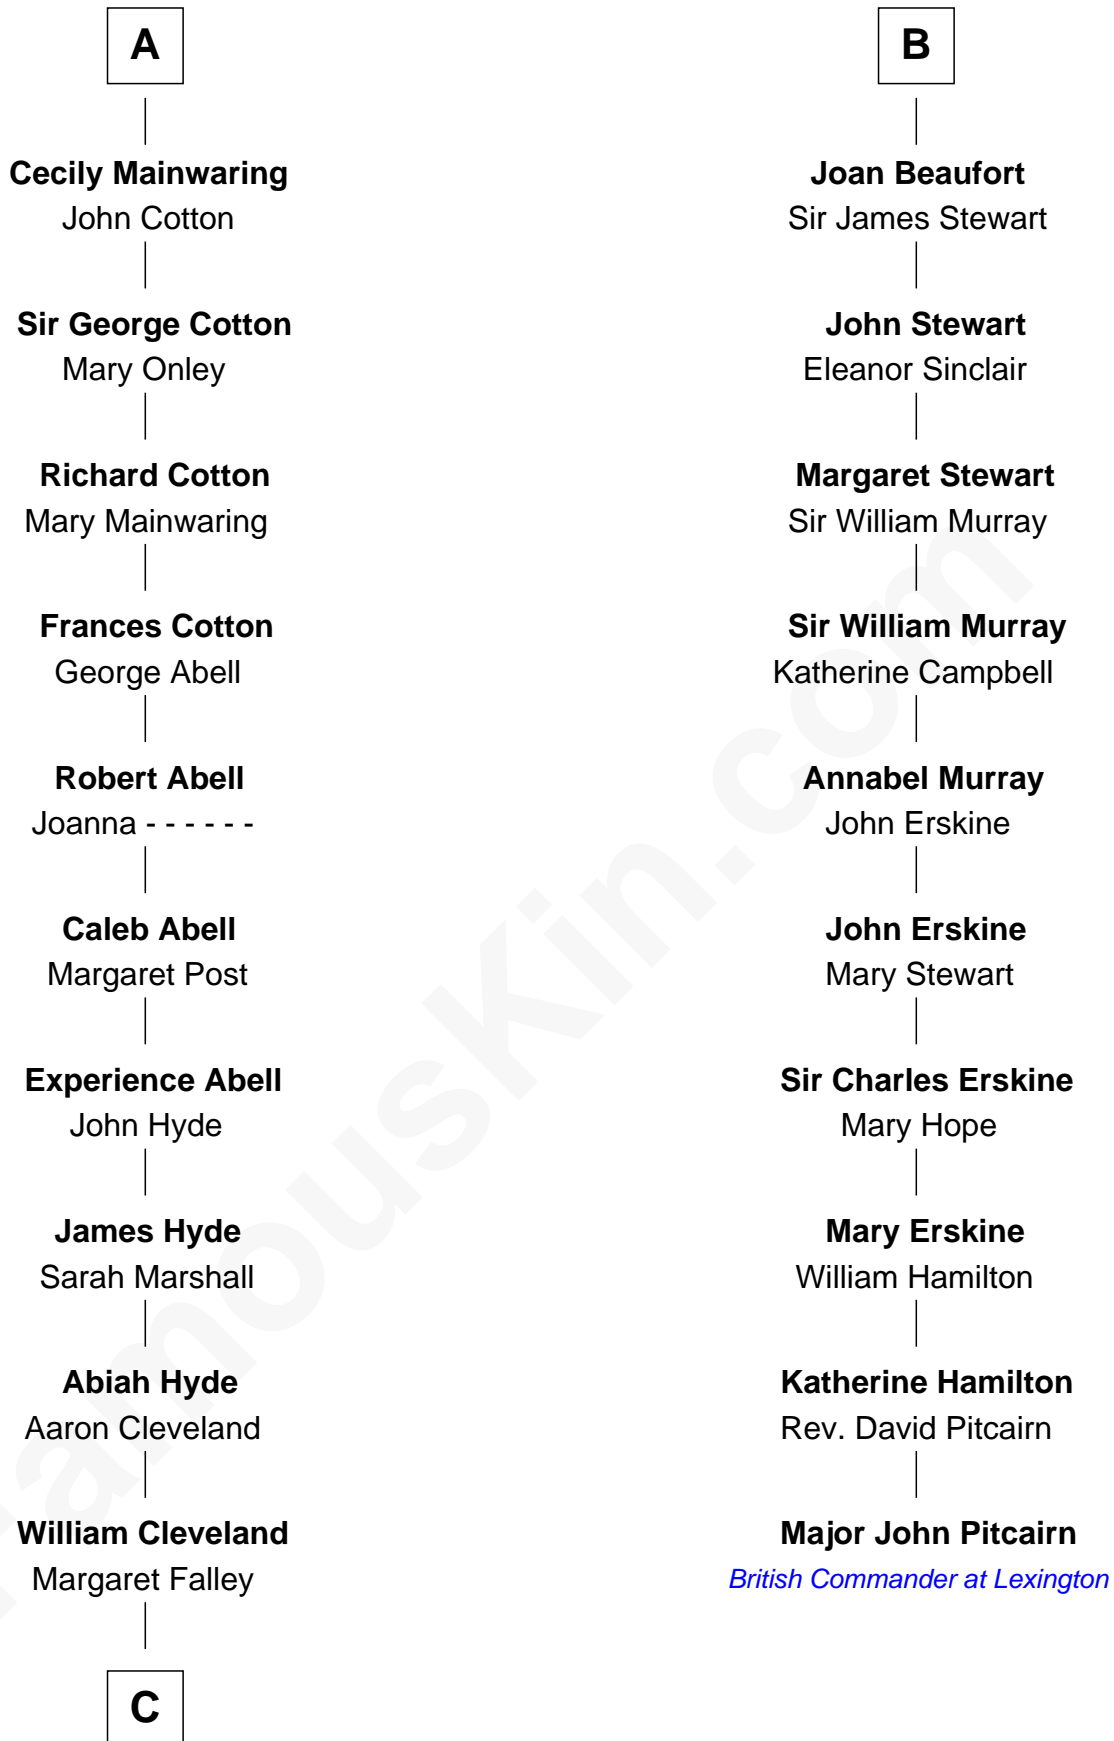

FamousKin.com

Relationship Chart of

Grover Cleveland

22nd and 24th U.S. President

16th cousin 2 times removed of

Major John Pitcairn

British Commander at Battle of Lexington

C

Rev. Richard Falley Cleveland

Ann Neal

Grover Cleveland

22nd and 24th U.S. President

FamousKin.com