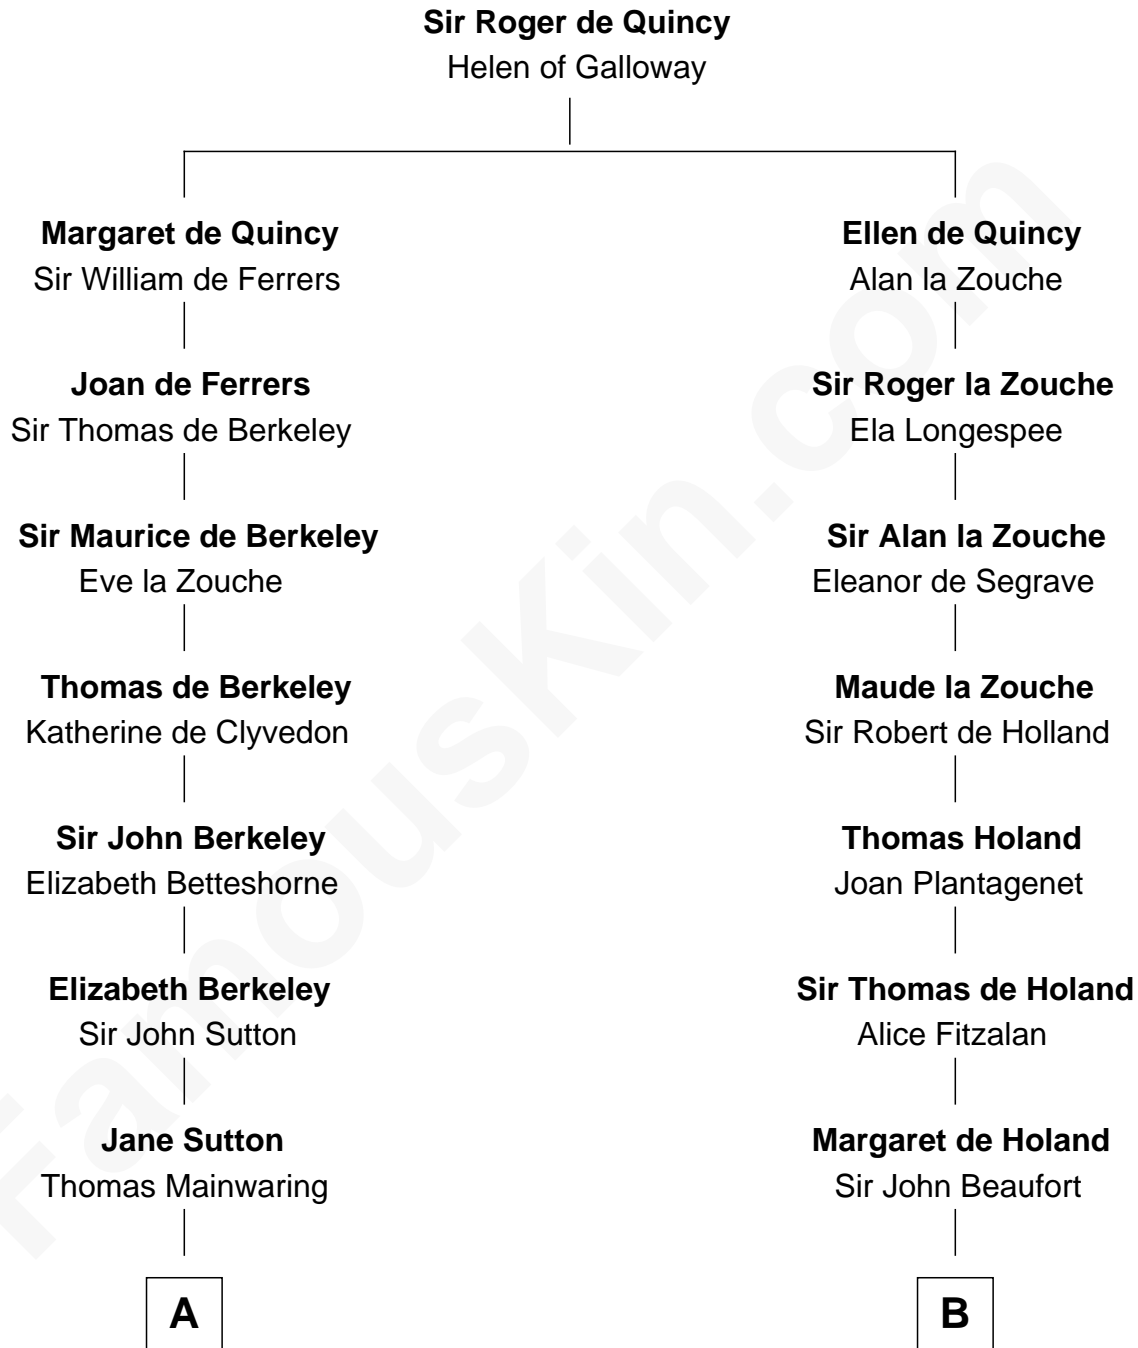

FamousKin.com

Relationship Chart of

Grover Cleveland

22nd and 24th U.S. President

16th cousin 2 times removed of

Major John Pitcairn

British Commander at Battle of Lexington

C

Rev. Richard Falley Cleveland

Ann Neal

Grover Cleveland

22nd and 24th U.S. President

FamousKin.com