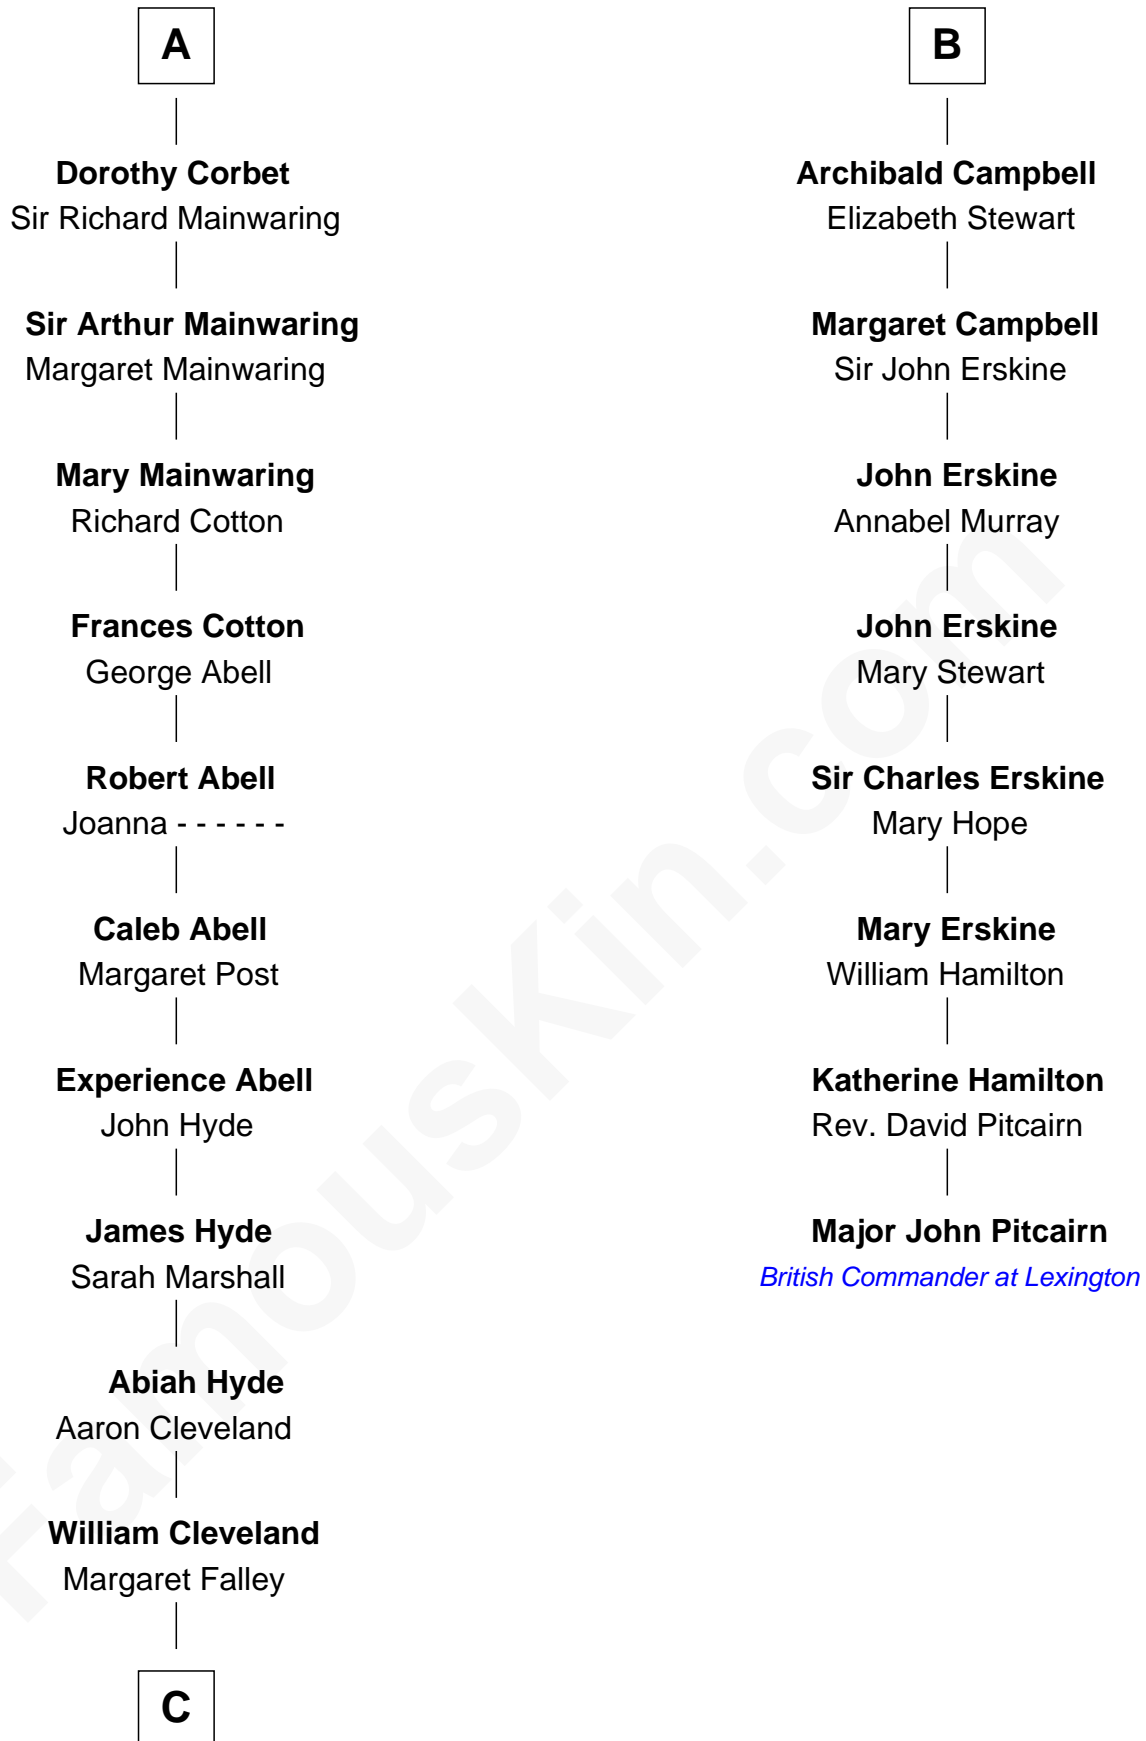

FamousKin.com

Relationship Chart of

Grover Cleveland

22nd and 24th U.S. President

14th cousin 4 times removed of

Major John Pitcairn

British Commander at Battle of Lexington

Sir Richard de Burgh

Sir Robert Stewart

Joan Stewart

John Stewart

Fingula of the Isles

Isabel Stewart

Colin Campbell

B

C

Rev. Richard Falley Cleveland

Ann Neal

Grover Cleveland

22nd and 24th U.S. President

FamousKin.com