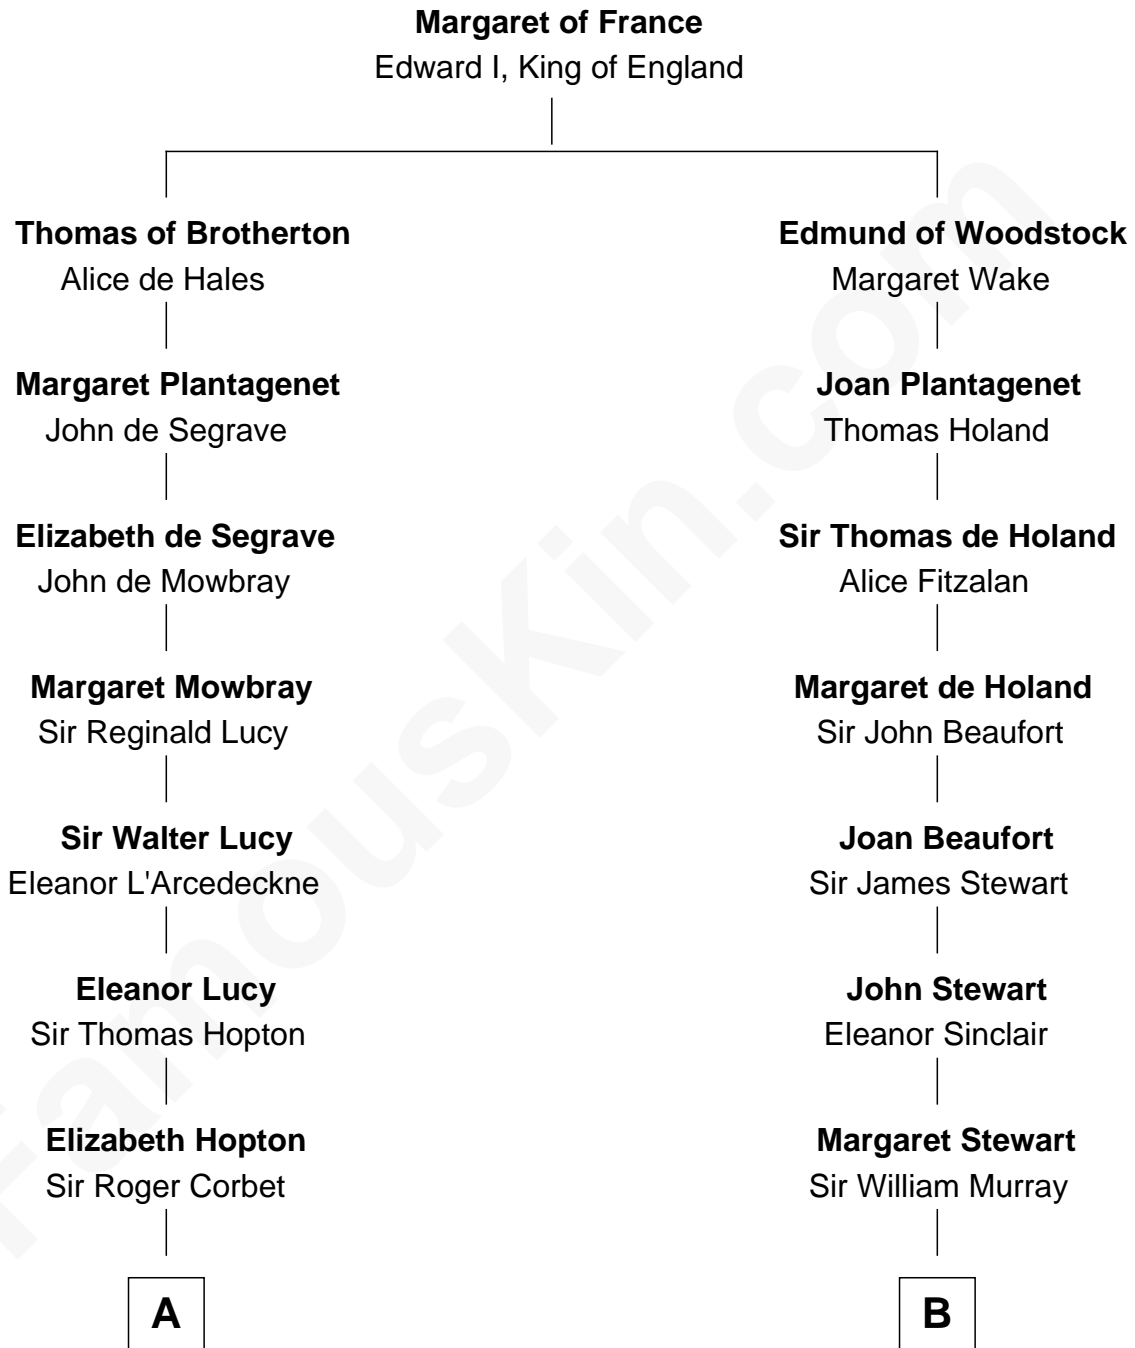

Major John Pitcairn

British Commander at Battle of Lexington