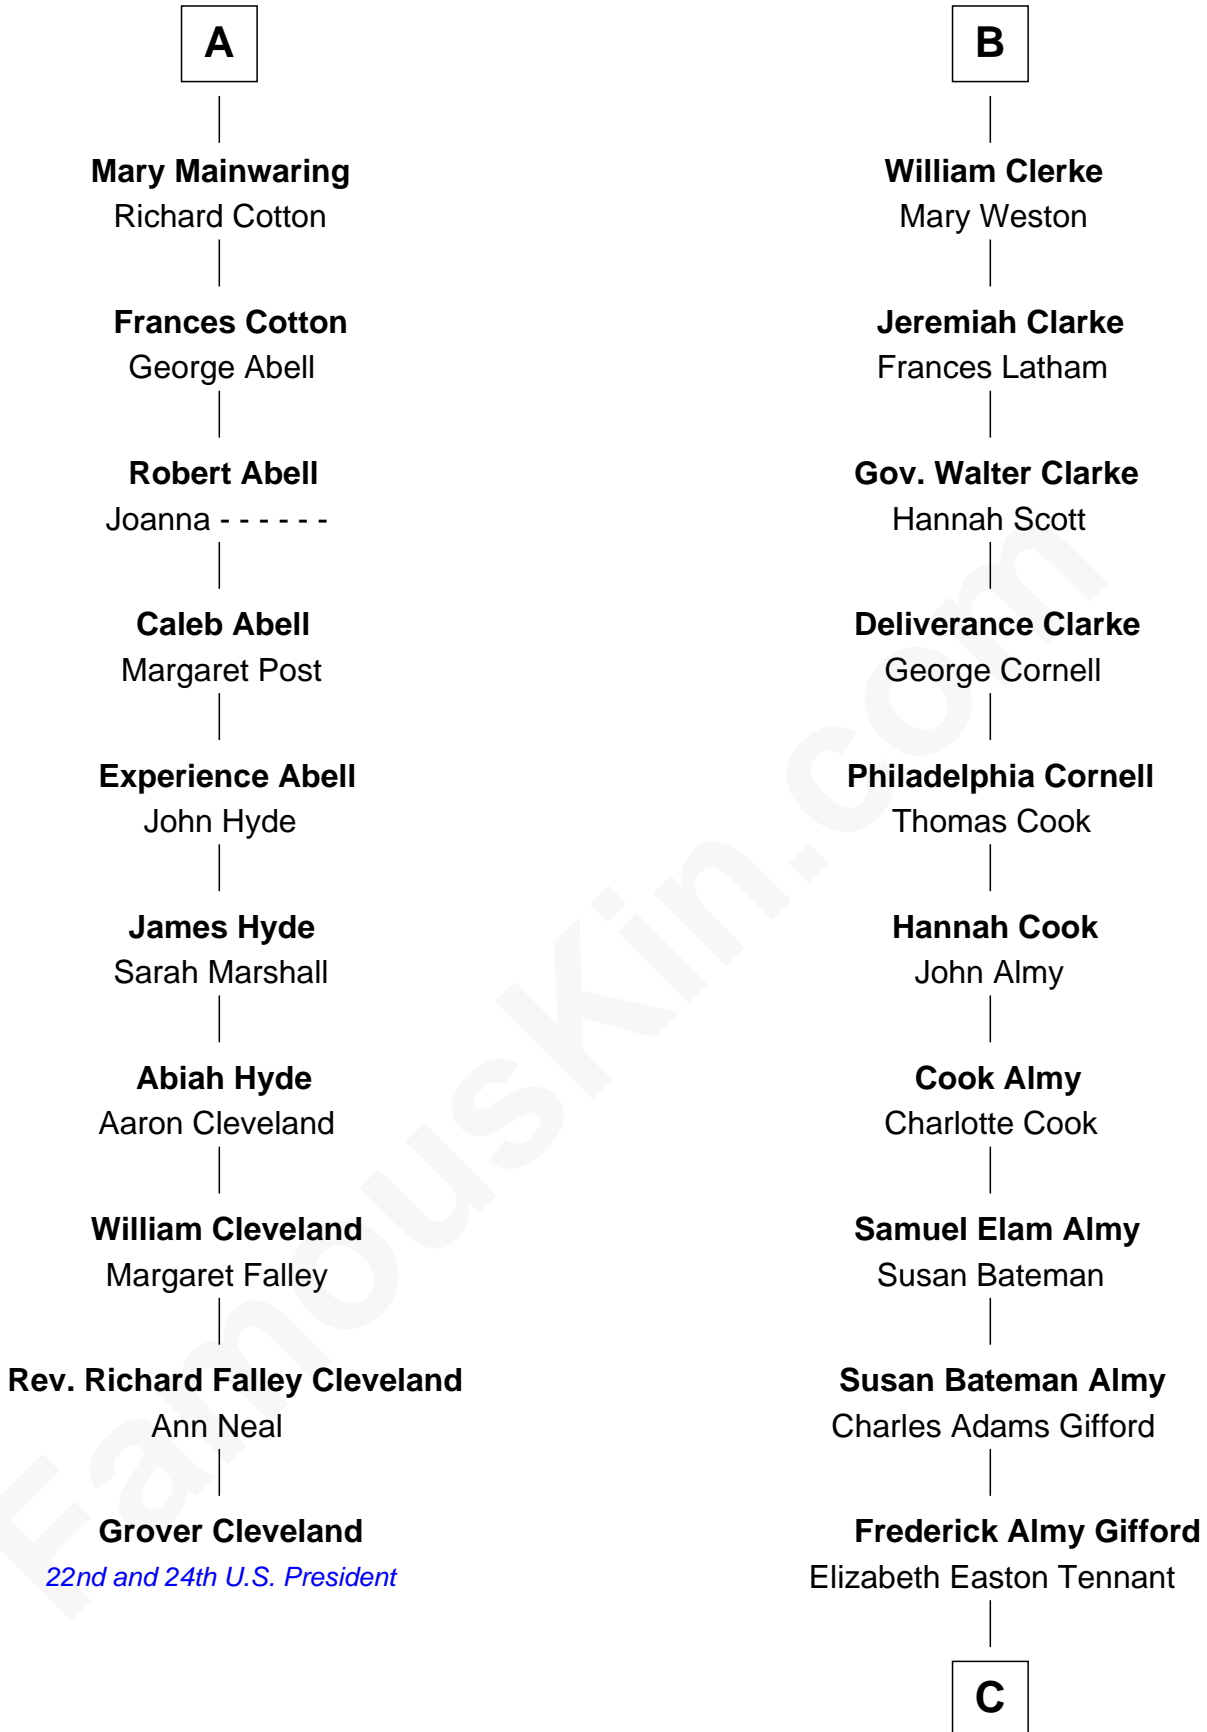

FamousKin.com

Relationship Chart of

Grover Cleveland

22nd and 24th U.S. President

16th cousin 2 times removed of

Marilyn Monroe

Actress, Model, and Singer

John de Welles

Maud de Roos

C

Charles Stanley Gifford

Gladys Pearl Monroe

Marilyn Monroe

Actress, Model, and Singer

FamousKin.com