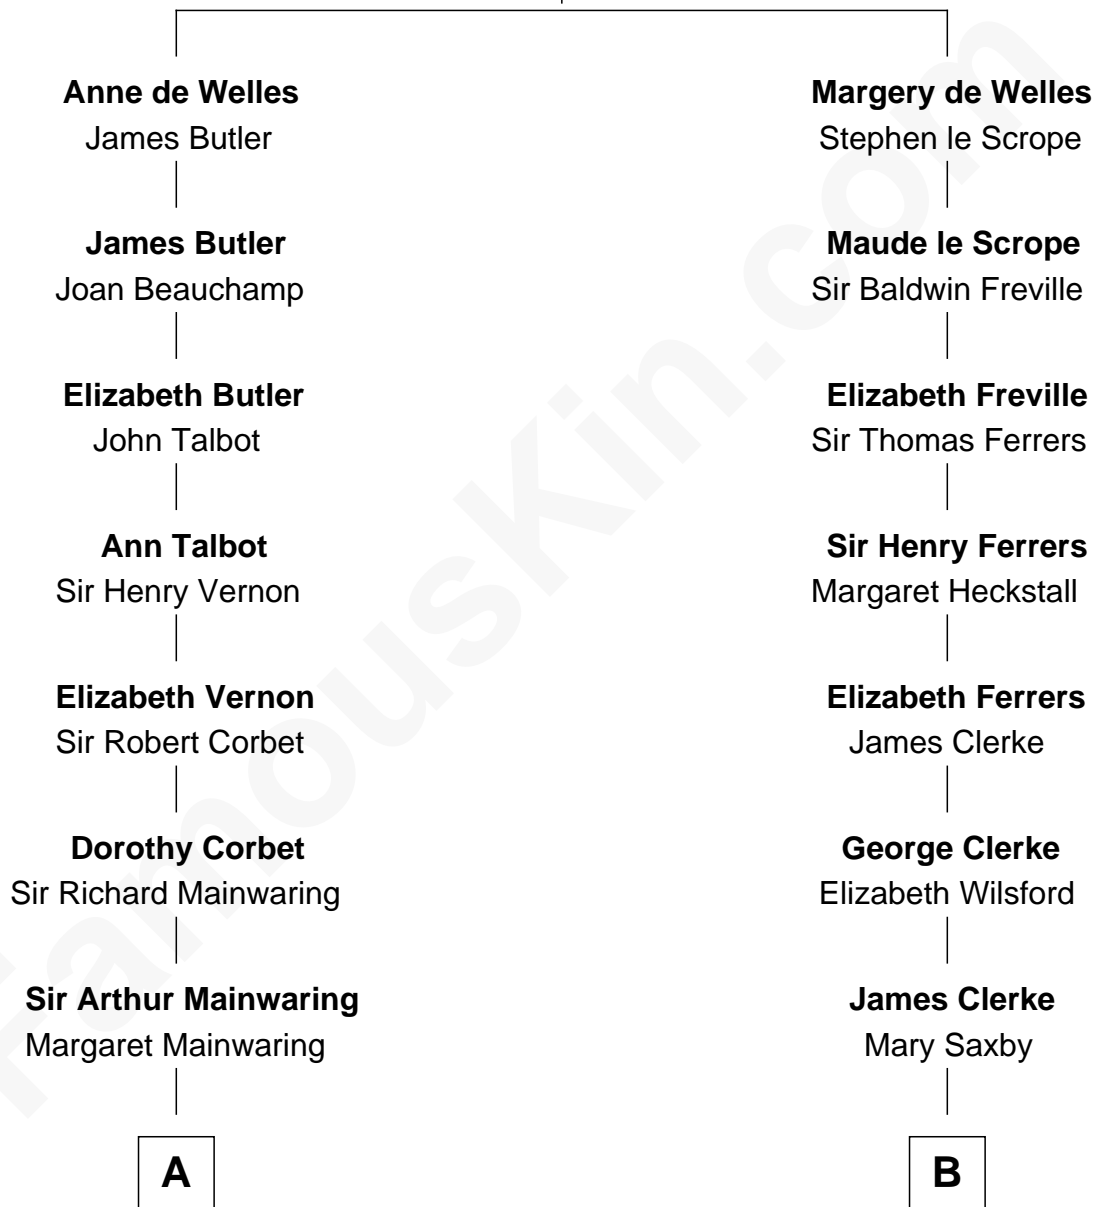

FamousKin.com

Relationship Chart of

Grover Cleveland

22nd and 24th U.S. President

16th cousin 2 times removed of

Marilyn Monroe

Actress, Model, and Singer

John de Welles

Maud de Roos

C

Charles Stanley Gifford

Gladys Pearl Monroe

Marilyn Monroe

Actress, Model, and Singer

FamousKin.com