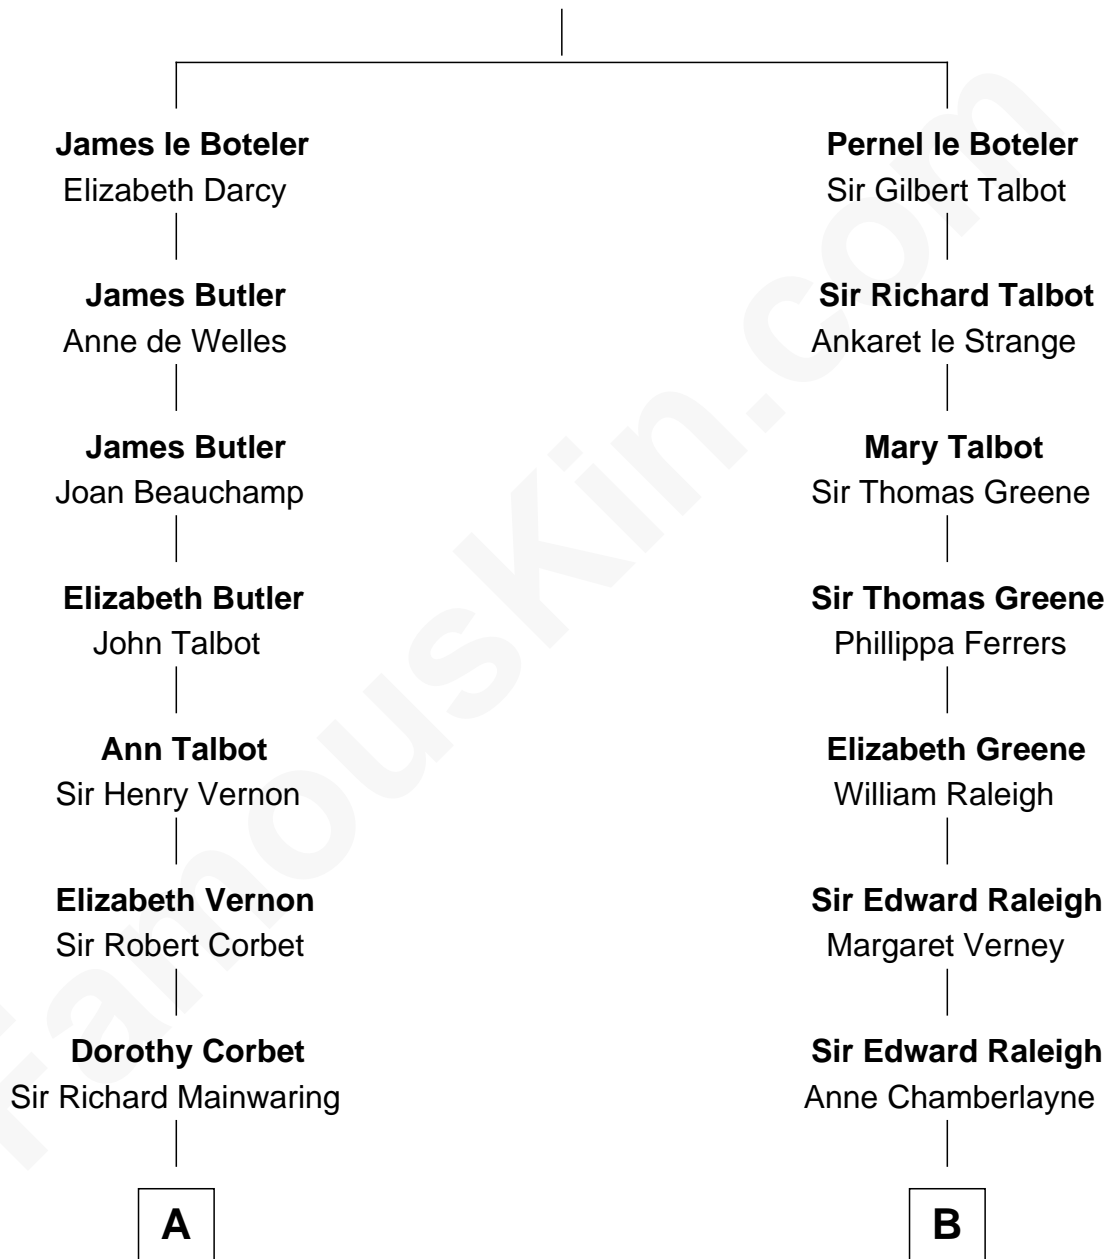

## Relationship Chart of

### Grover Cleveland

22nd and 24th U.S. President

17th cousin 3 times removed of

**Marilyn Monroe**

Actress, Model, and Singer

**Sir James le Boteler**

Eleanor de Bohun

**C**

—  
**Susan Bateman Almy**  
Charles Adams Gifford

—  
**Frederick Almy Gifford**  
Elizabeth Easton Tennant

—  
**Charles Stanley Gifford**  
Gladys Pearl Monroe

—  
**Marilyn Monroe**  
*Actress, Model, and Singer*