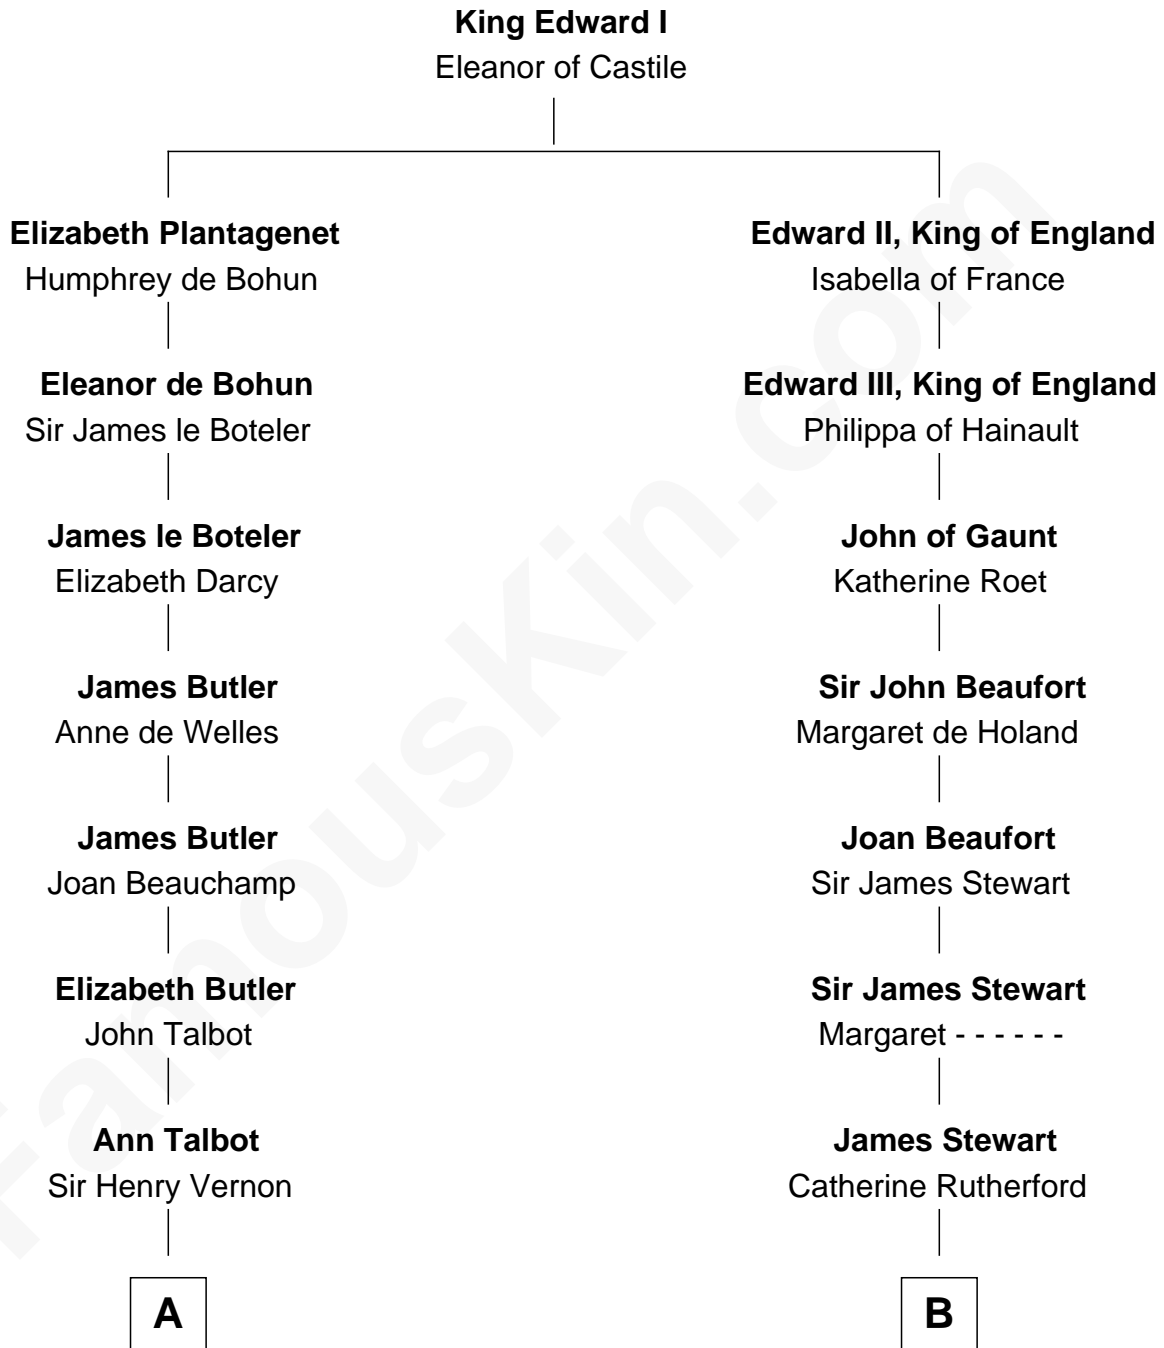

FamousKin.com

Relationship Chart of

Grover Cleveland

22nd and 24th U.S. President

17th cousin 2 times removed of

Noel Coward

Playwright, Actor, and Songwriter