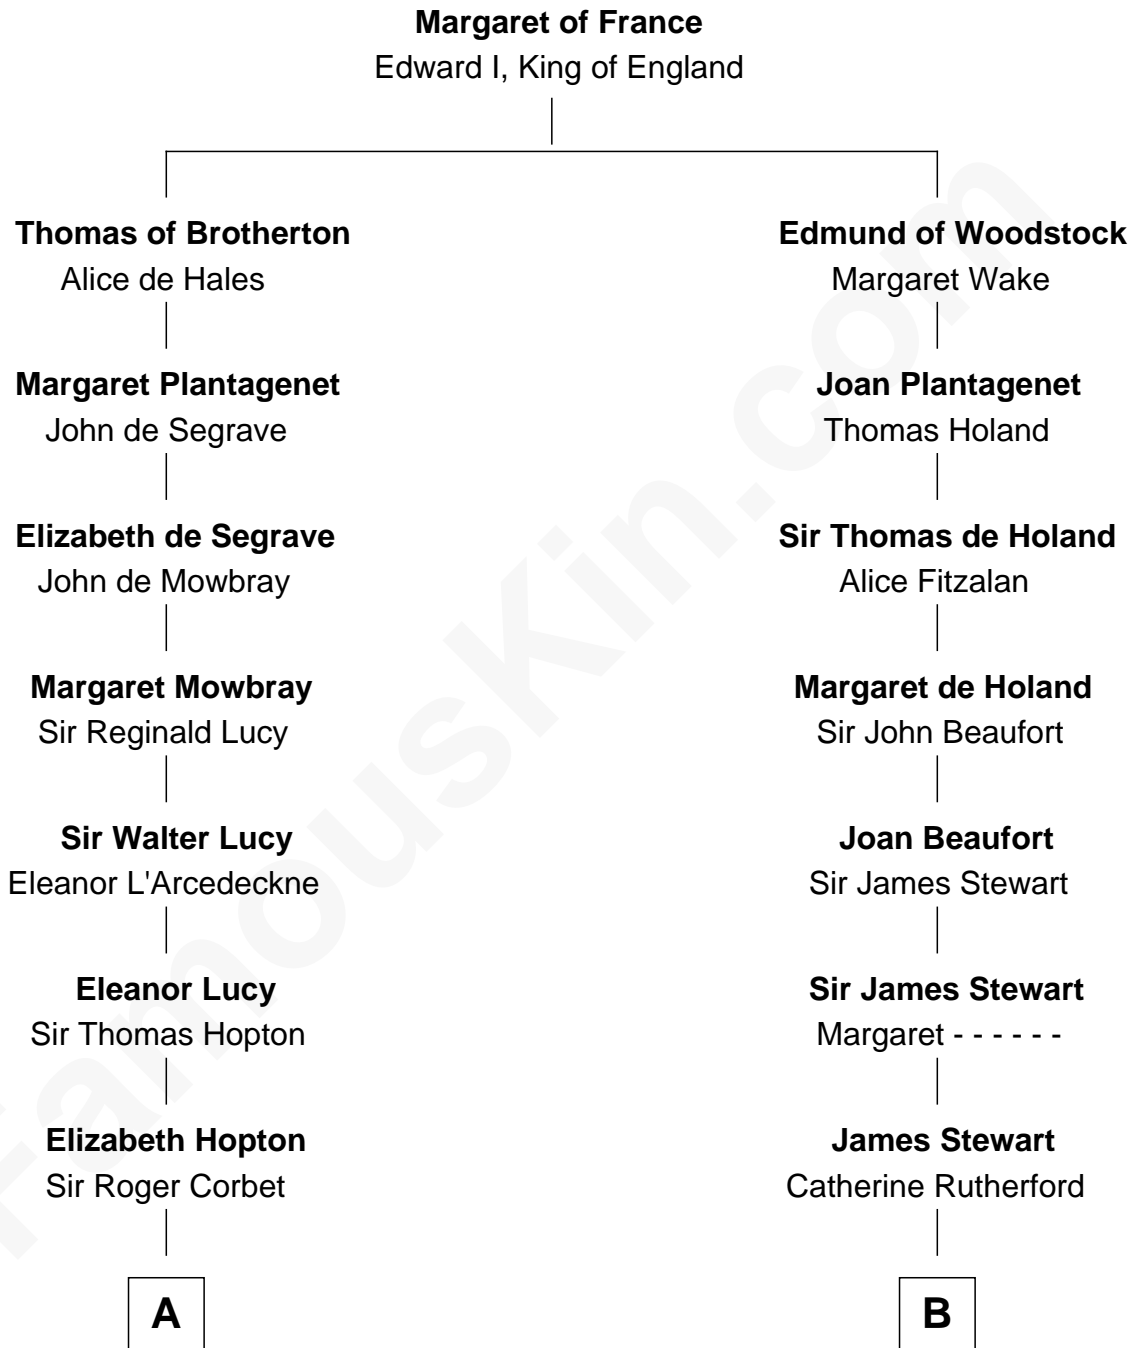

FamousKin.com

Relationship Chart of

Grover Cleveland

22nd and 24th U.S. President

17th cousin 3 times removed of

Noel Coward

Playwright, Actor, and Songwriter