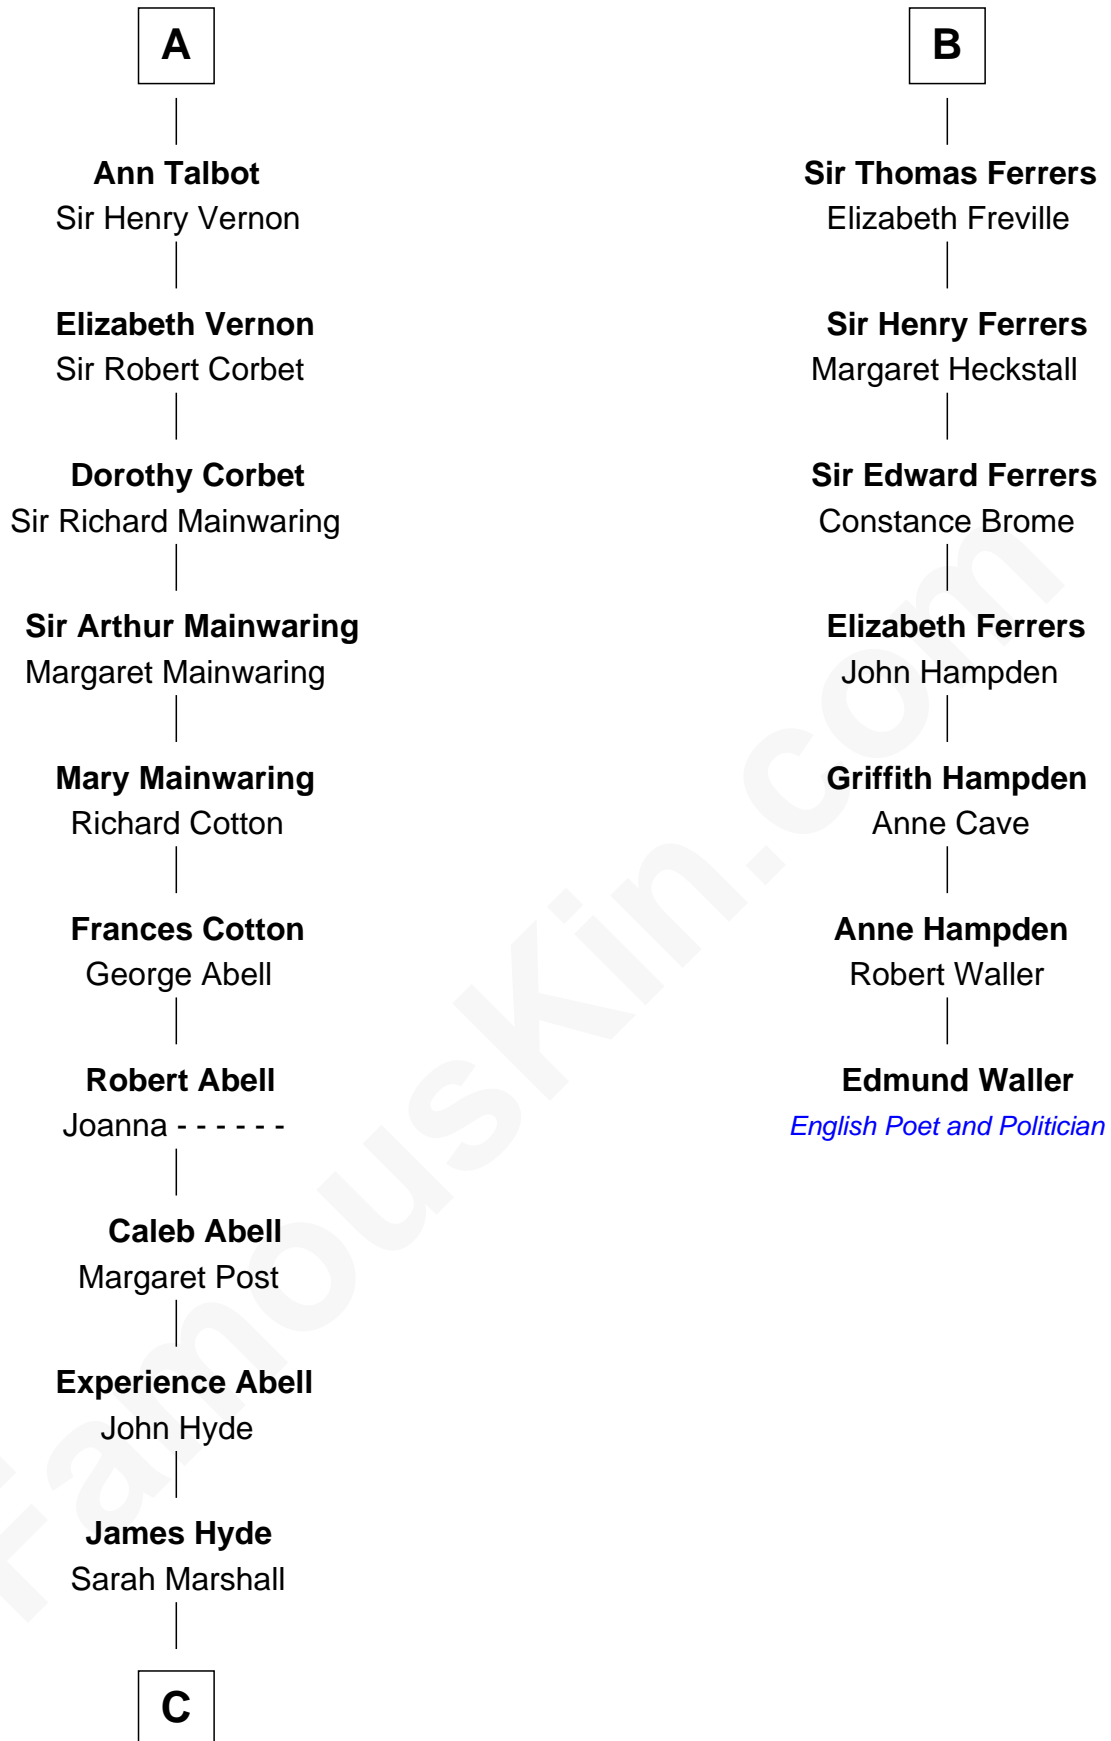

FamousKin.com

Relationship Chart of

Grover Cleveland

22nd and 24th U.S. President

13th cousin 7 times removed of

Edmund Waller

English Poet and Politician

Sir Humphrey de Bohun

Maud of Eu

C

Abiah Hyde
Aaron Cleveland

William Cleveland
Margaret Falley

Rev. Richard Falley Cleveland
Ann Neal

Grover Cleveland
22nd and 24th U.S. President

FamousKin.com