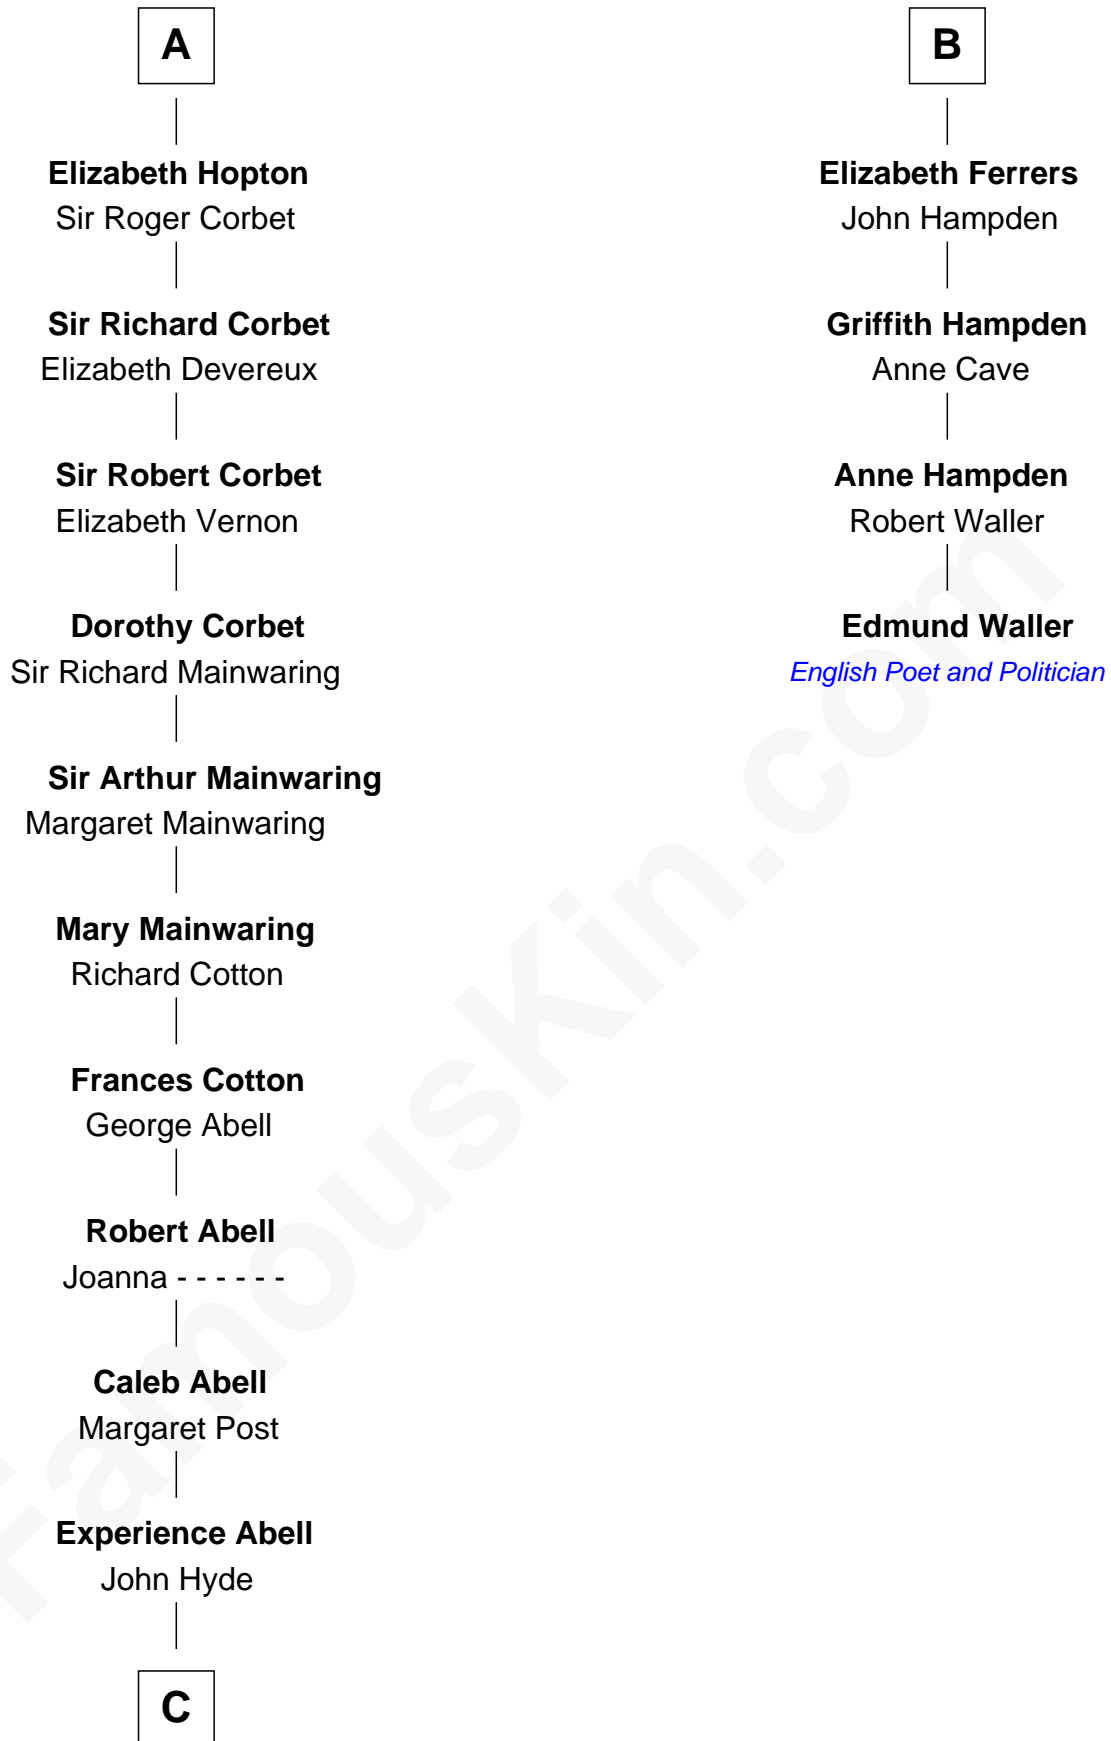

## Relationship Chart of

### Grover Cleveland

22nd and 24th U.S. President

10th cousin 11 times removed of

**Edmund Waller**

English Poet and Politician

**John de Botetourte**

Maud FitzThomas

**C**