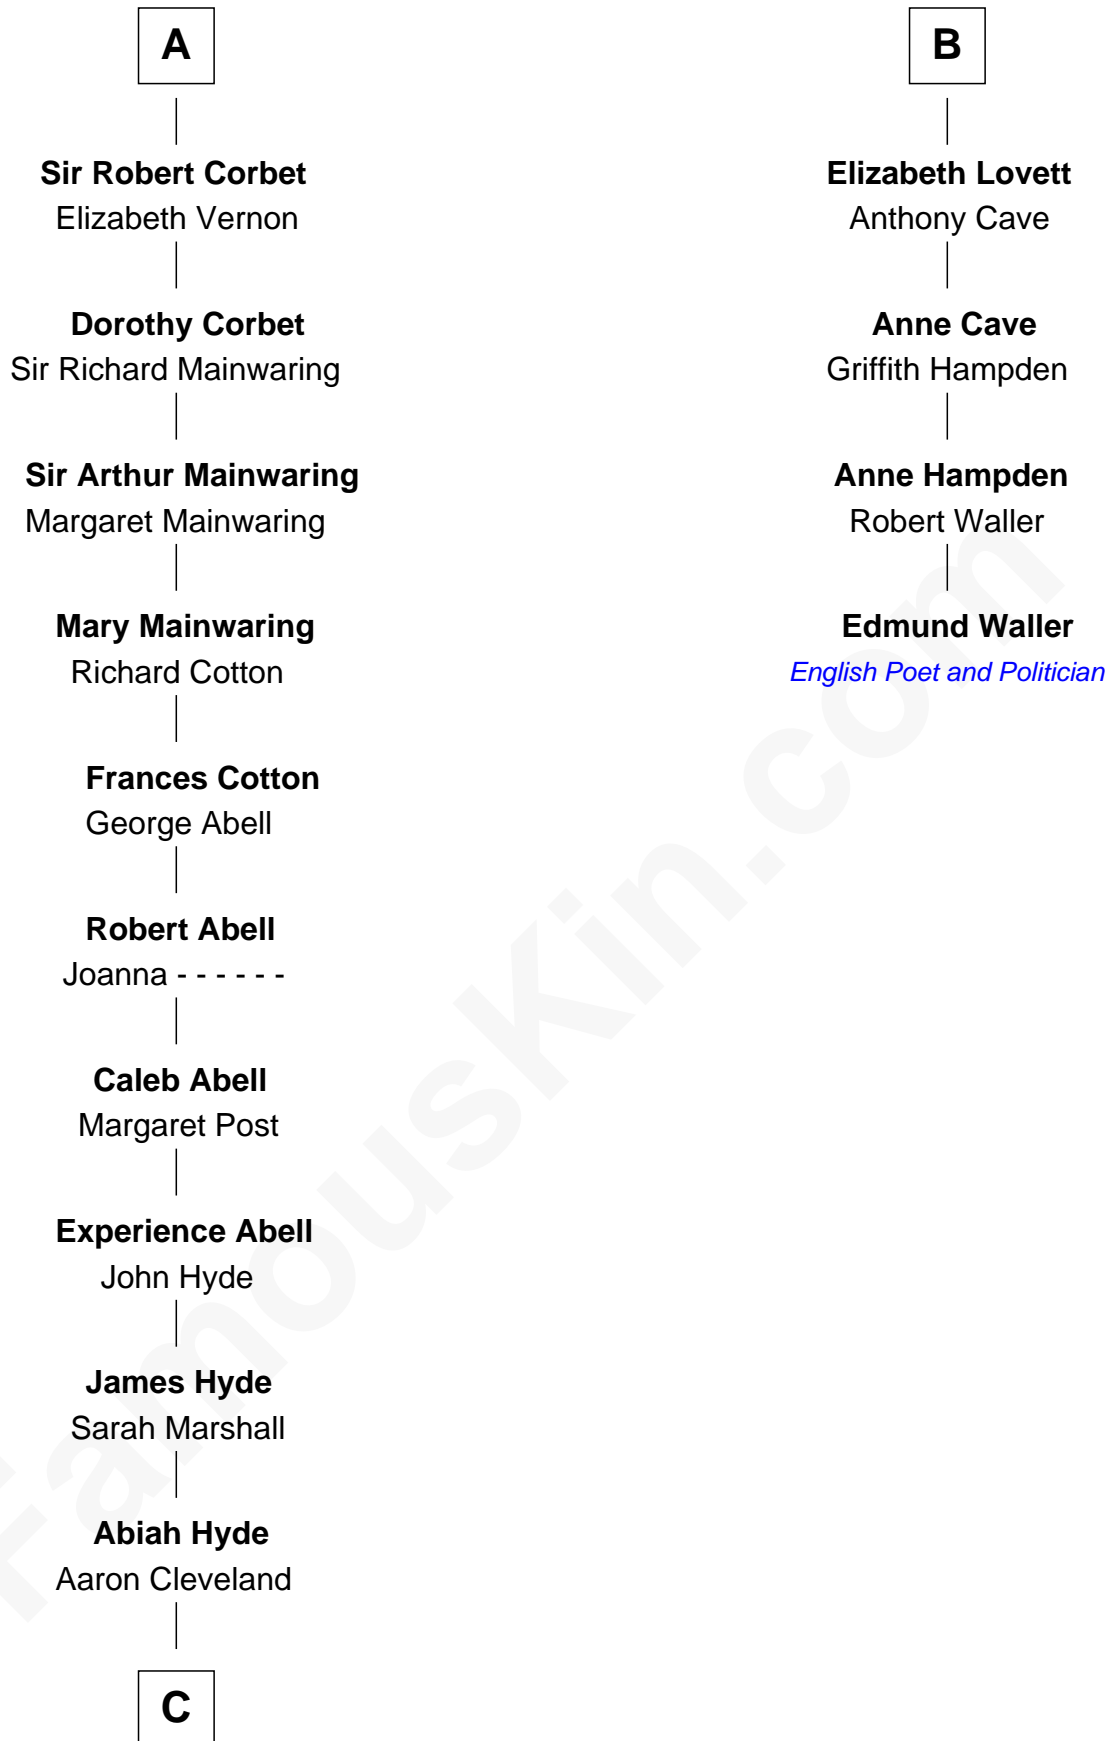

FamousKin.com

Relationship Chart of

Grover Cleveland

22nd and 24th U.S. President

10th cousin 9 times removed of

Edmund Waller

English Poet and Politician

C

—
William Cleveland

Margaret Falley

—
Rev. Richard Falley Cleveland

Ann Neal

—
Grover Cleveland

22nd and 24th U.S. President

FamousKin.com