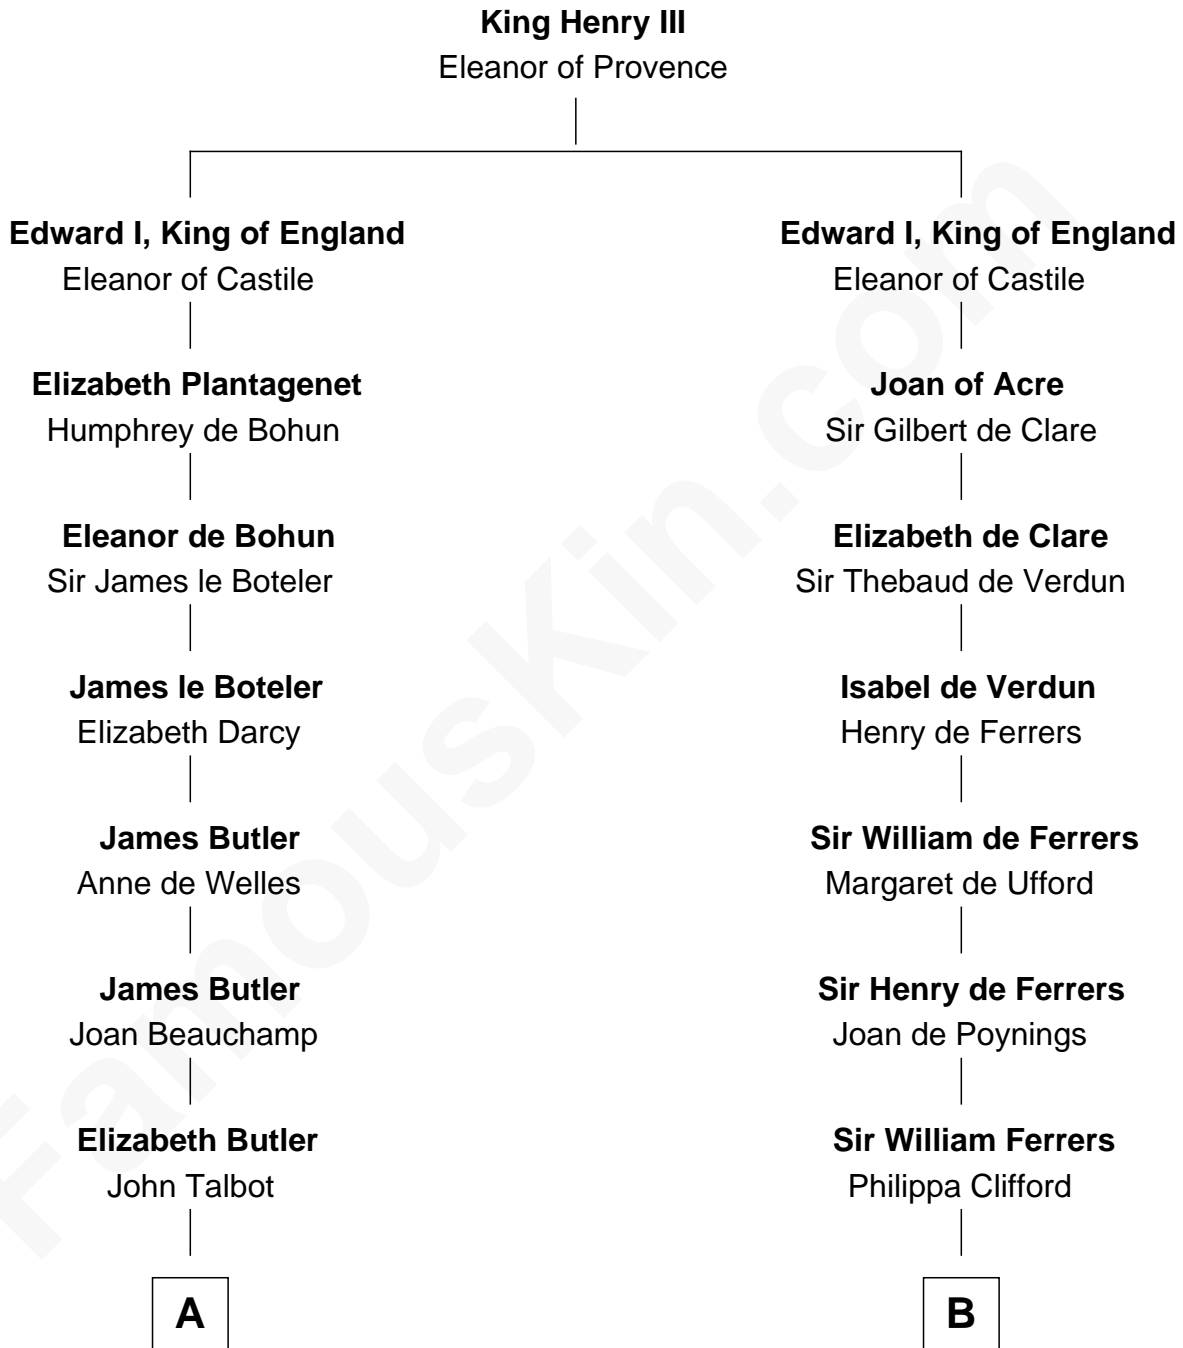

FamousKin.com

Relationship Chart of

Grover Cleveland

22nd and 24th U.S. President

13th cousin 7 times removed of

Edmund Waller

English Poet and Politician

C

—
Abiah Hyde
Aaron Cleveland

—
William Cleveland
Margaret Falley

—
Rev. Richard Falley Cleveland
Ann Neal

—
Grover Cleveland
22nd and 24th U.S. President

FamousKin.com