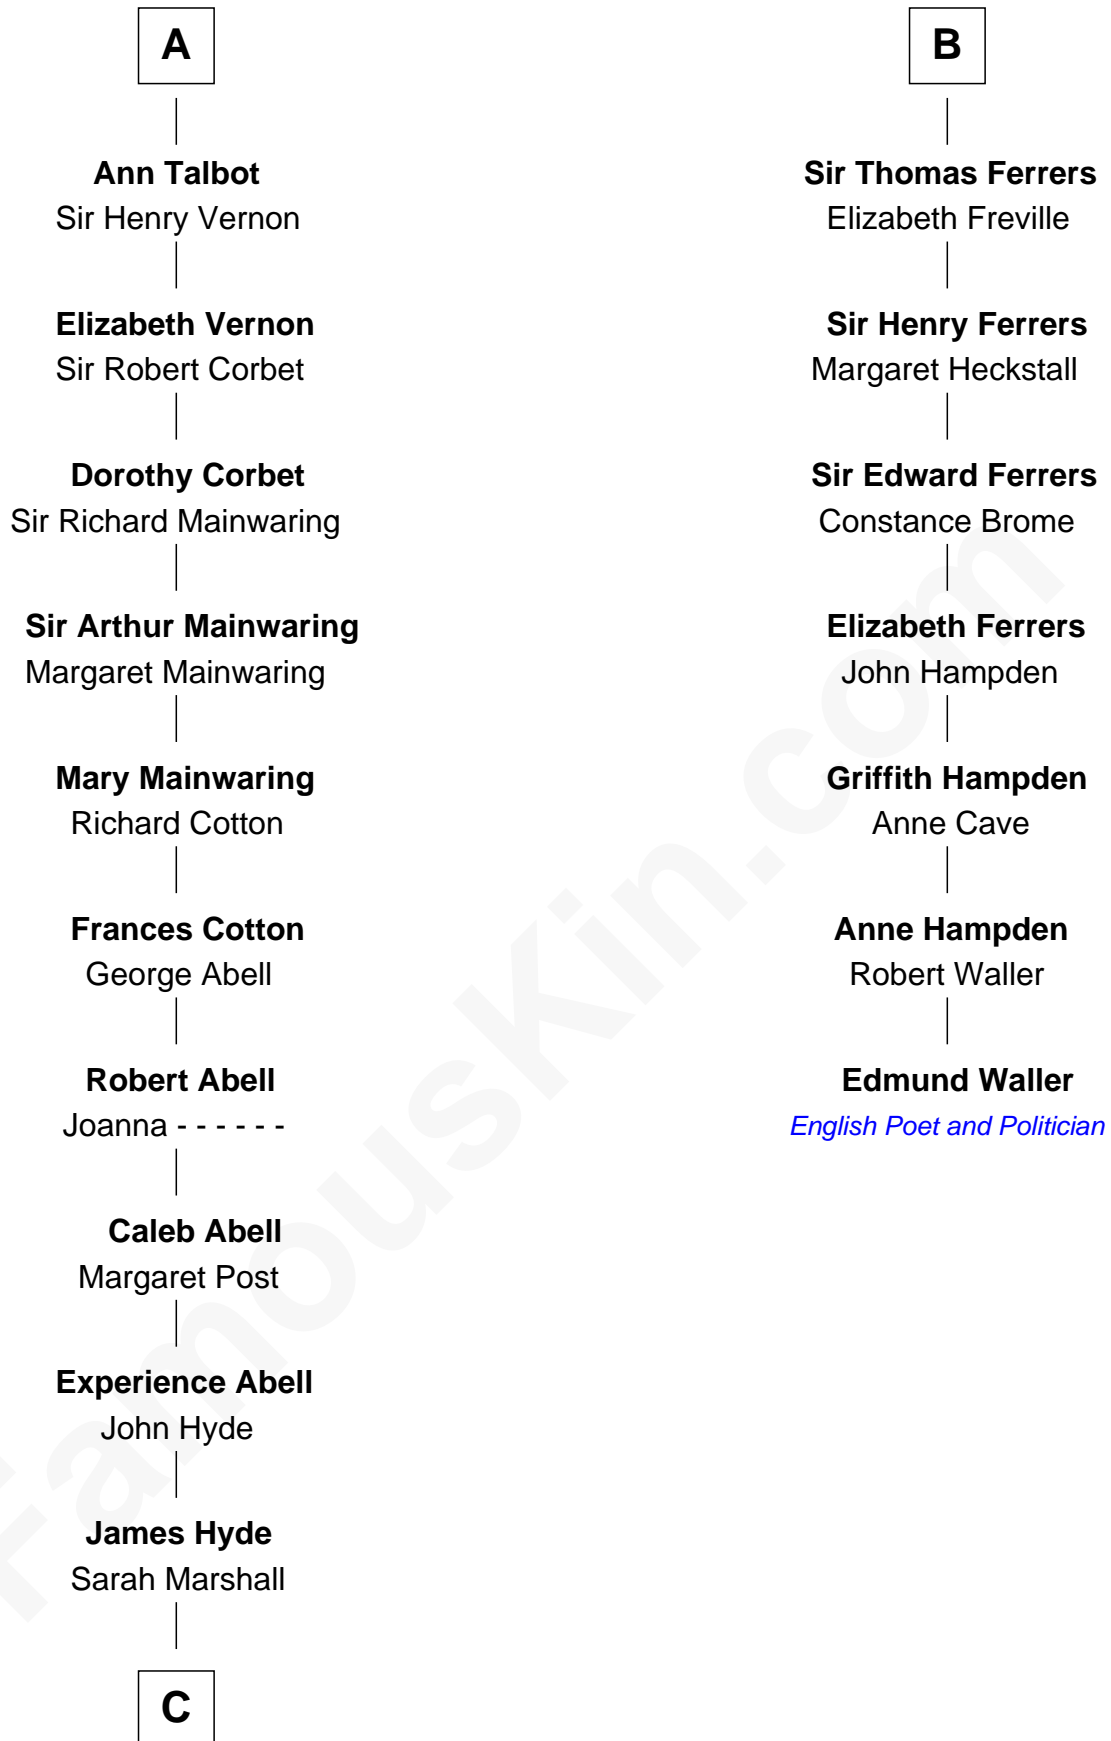

FamousKin.com

Relationship Chart of

Grover Cleveland

22nd and 24th U.S. President

13th cousin 7 times removed of

Edmund Waller

English Poet and Politician

C

—
Abiah Hyde
Aaron Cleveland

—
William Cleveland
Margaret Falley

—
Rev. Richard Falley Cleveland
Ann Neal

—
Grover Cleveland
22nd and 24th U.S. President

FamousKin.com